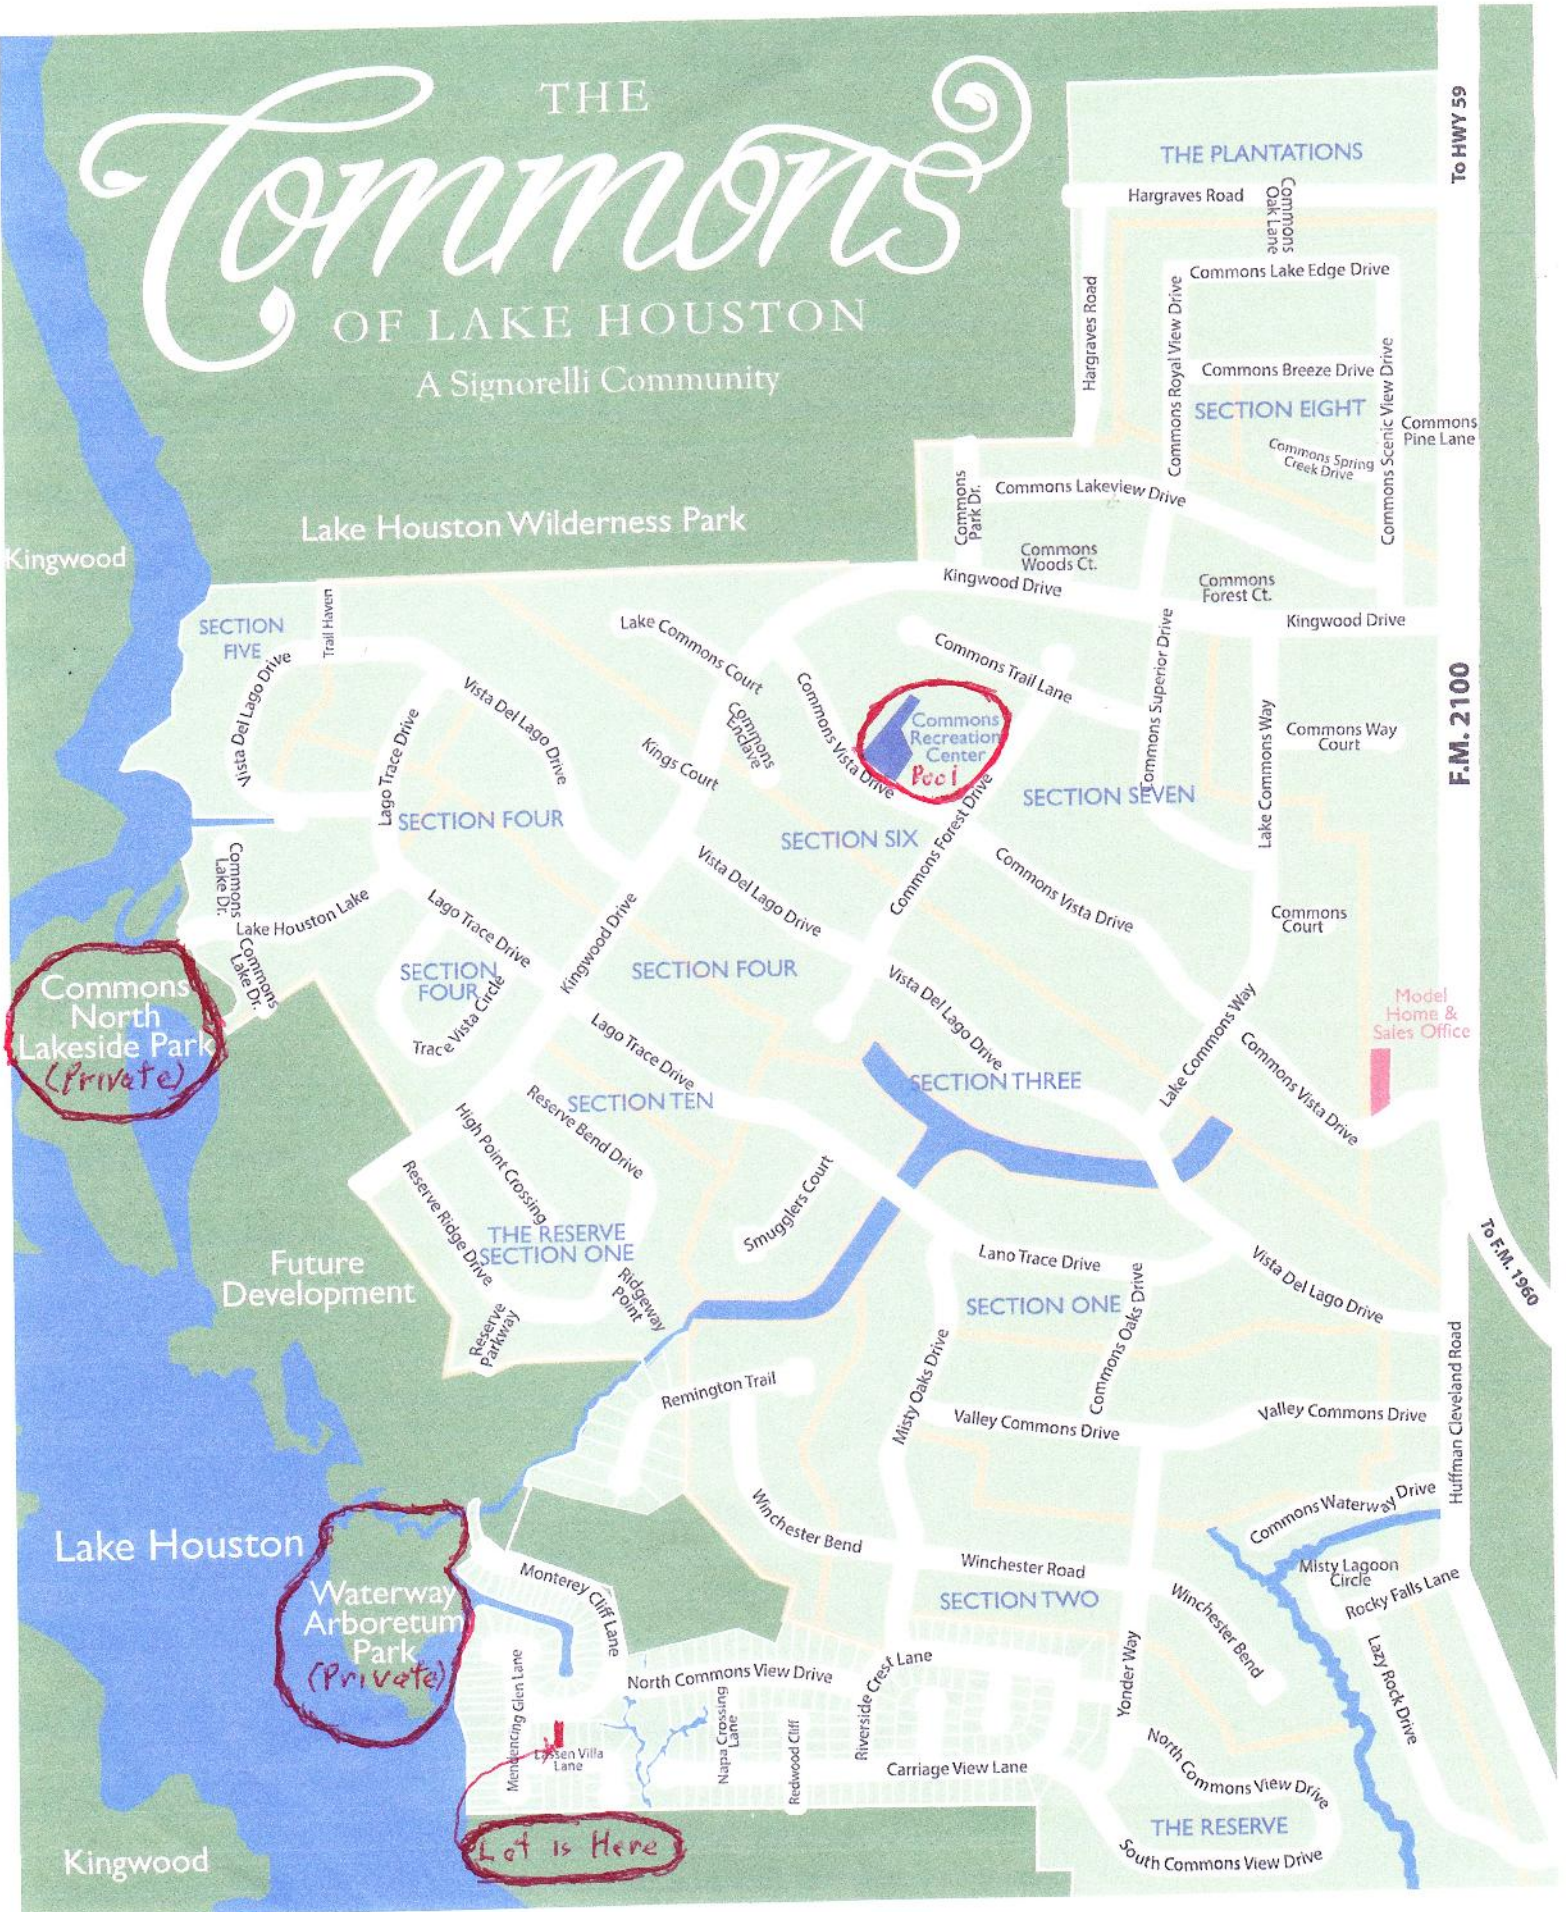

THE Commons

OF LAKE HOUSTON
A Signorelli Community

To HWY 59

F.M. 2100

To F.M. 1960