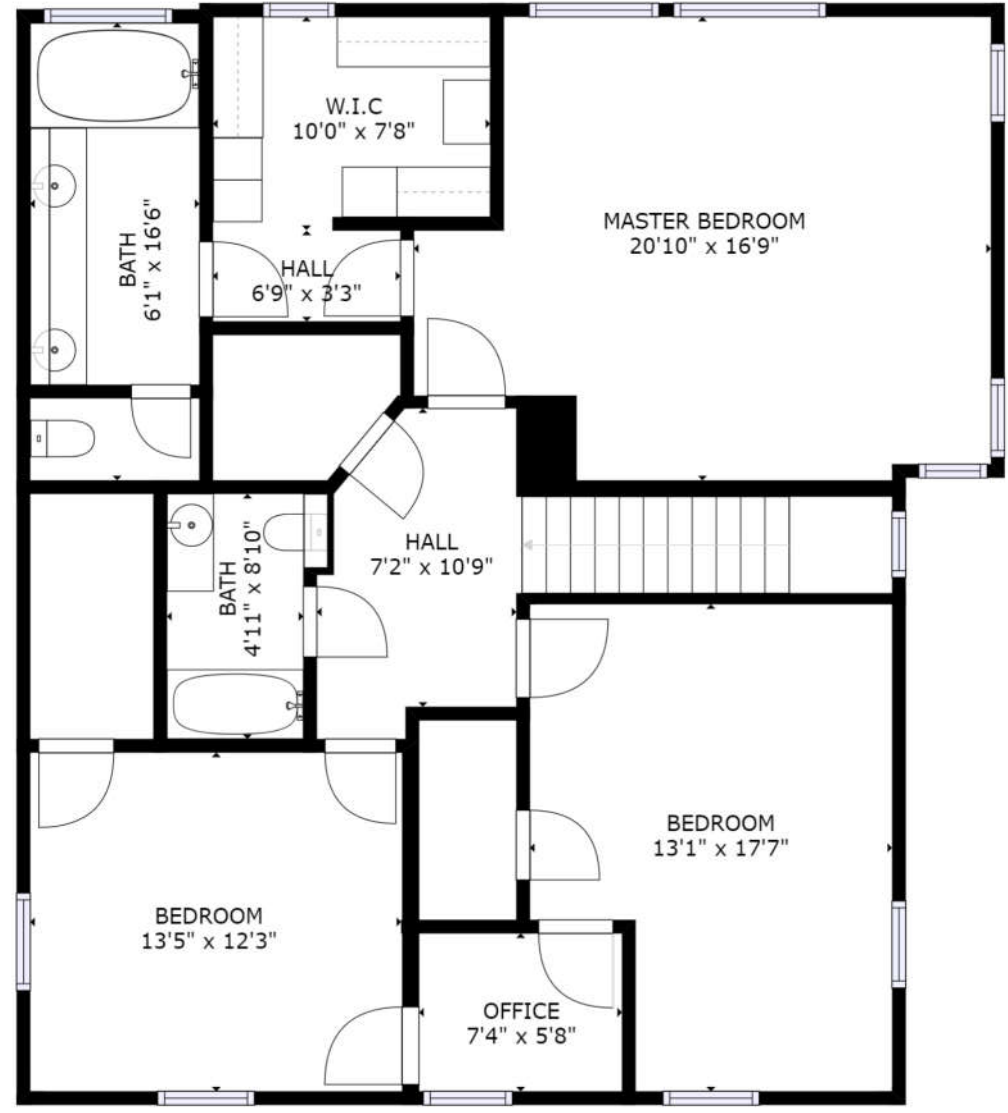

FLOOR 1

FLOOR 2

GROSS INTERNAL AREA
 FLOOR 1: 1275 sq ft, FLOOR 2: 1261 sq ft
 TOTAL: 2536 sq ft
 SIZES AND DIMENSIONS ARE APPROXIMATE, ACTUAL MAY VARY.