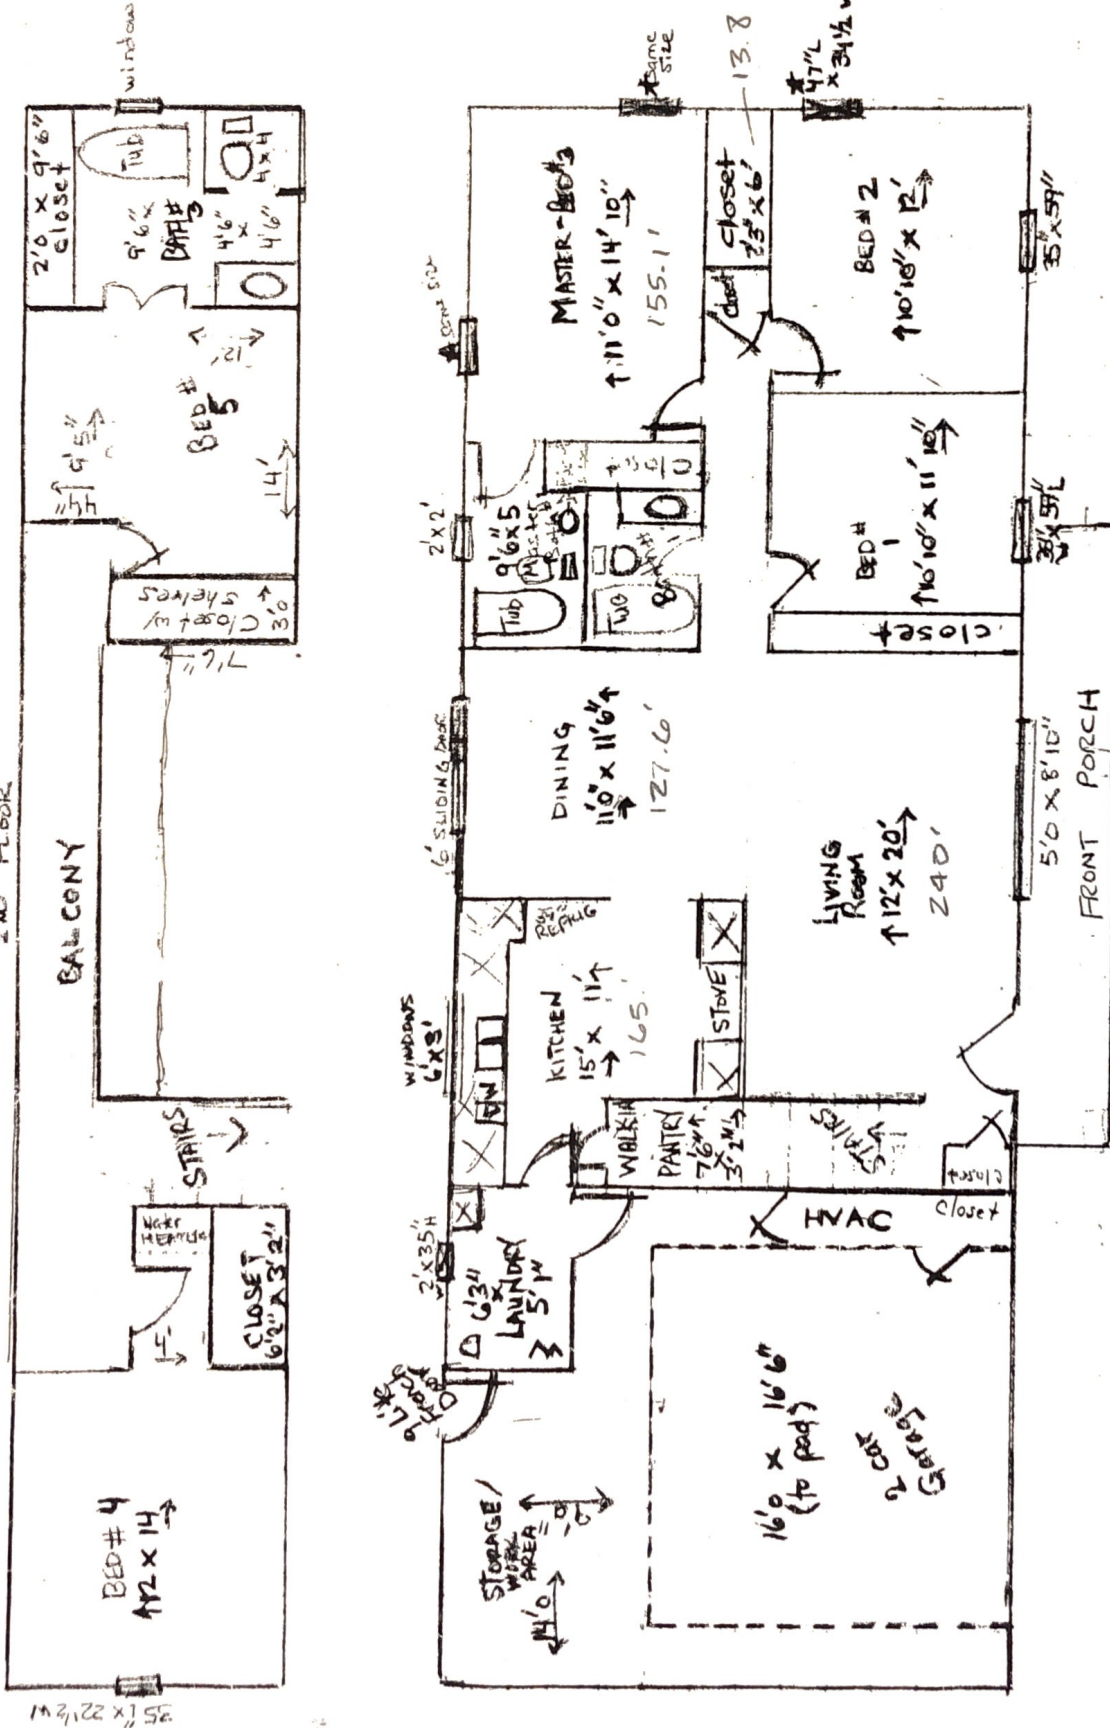

2

2ND FLOOR

2148 sq ft (built 1992) (5/3/2)

18816 CONNIE STEET  
MAGNOLIA, TX 77355-2616  
LOT 7 & 8, ARNOLD ESTATES OI  
LOT SIZE: 66422 sq ft (1.5 acres)