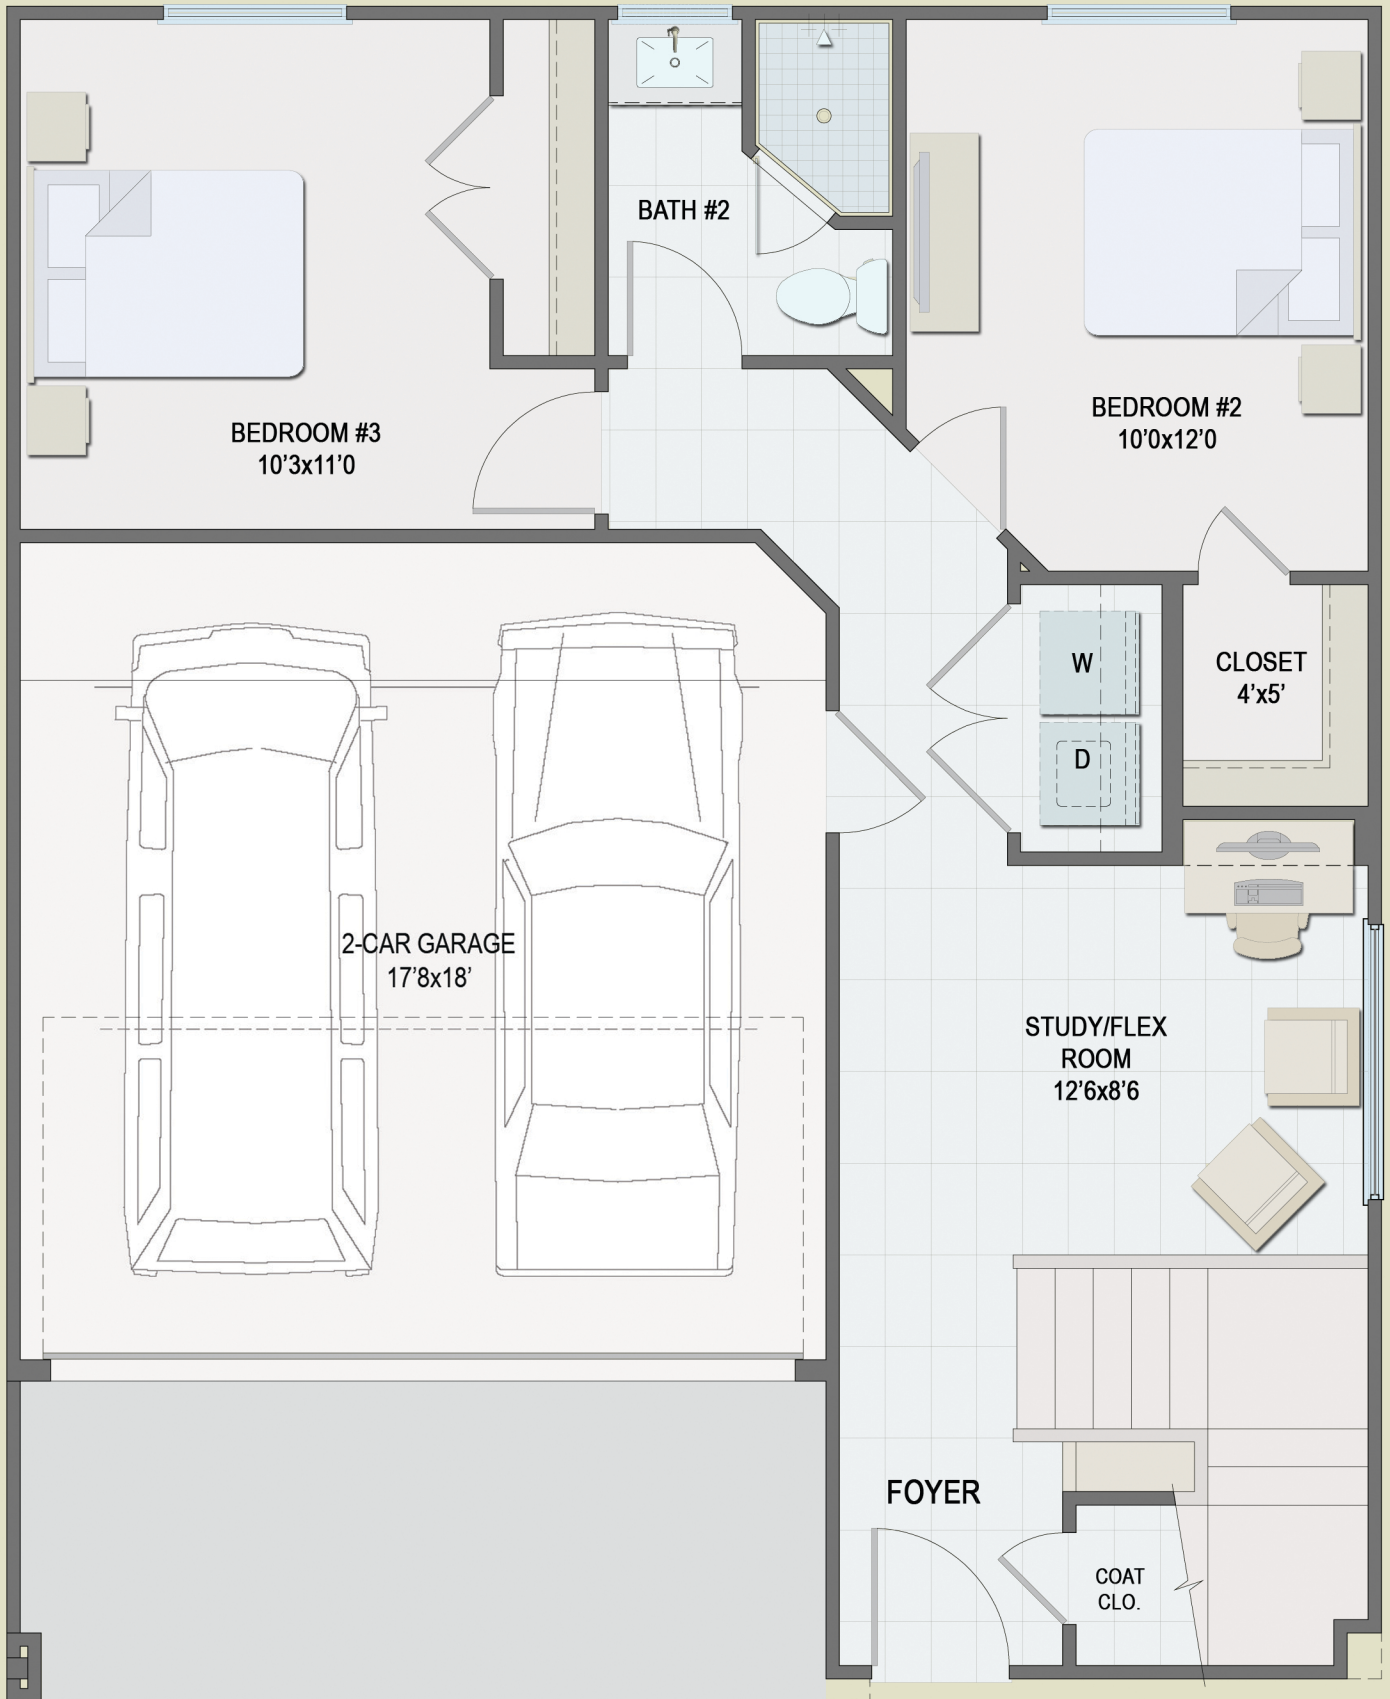

ASPEN (MODIFIED)

TOTAL 1,755 SQ. FT.

2307 RADCLIFFE ST.
GROUND FLOOR PLAN

ASPEN (MODIFIED)

TOTAL 1,755 SQ. FT.

2307 RADCLIFFE ST.
SECOND FLOOR PLAN