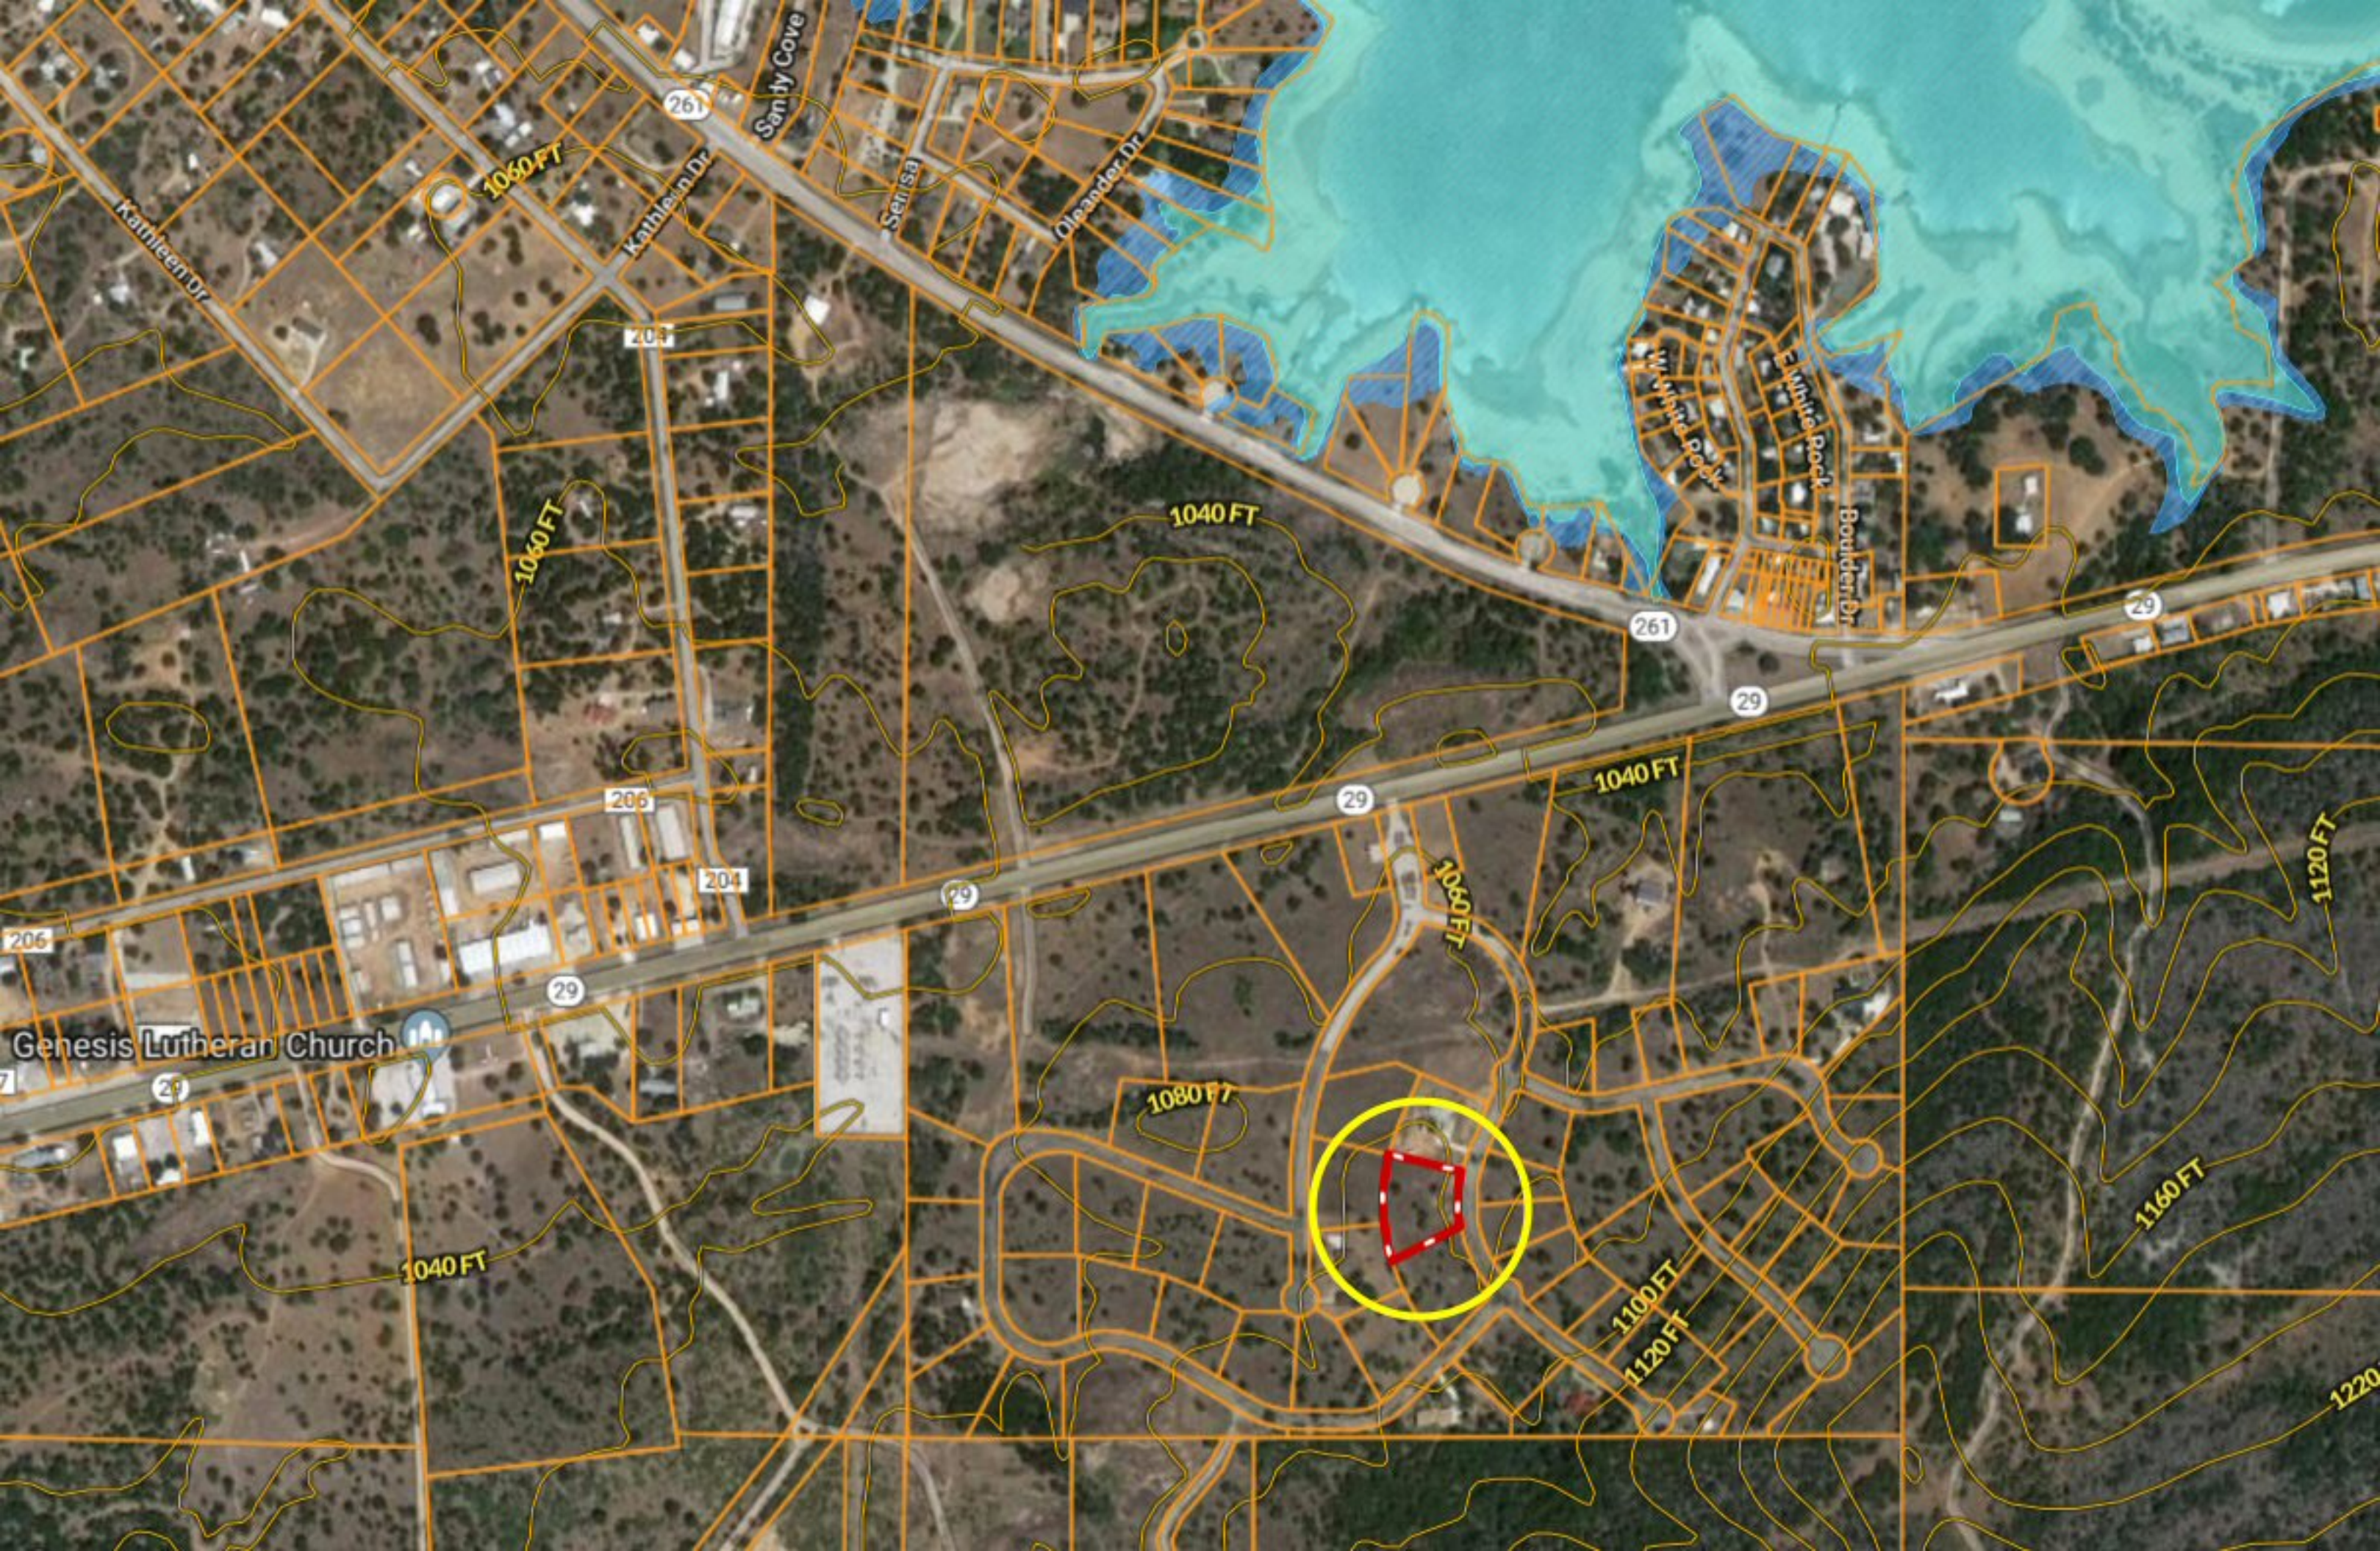

*** ONE-ACRE + *** Lot 43 Keystone Ridge ~ Buchanan Dam TX

1080 FT

1080 FT

1080 FT

1080 FT