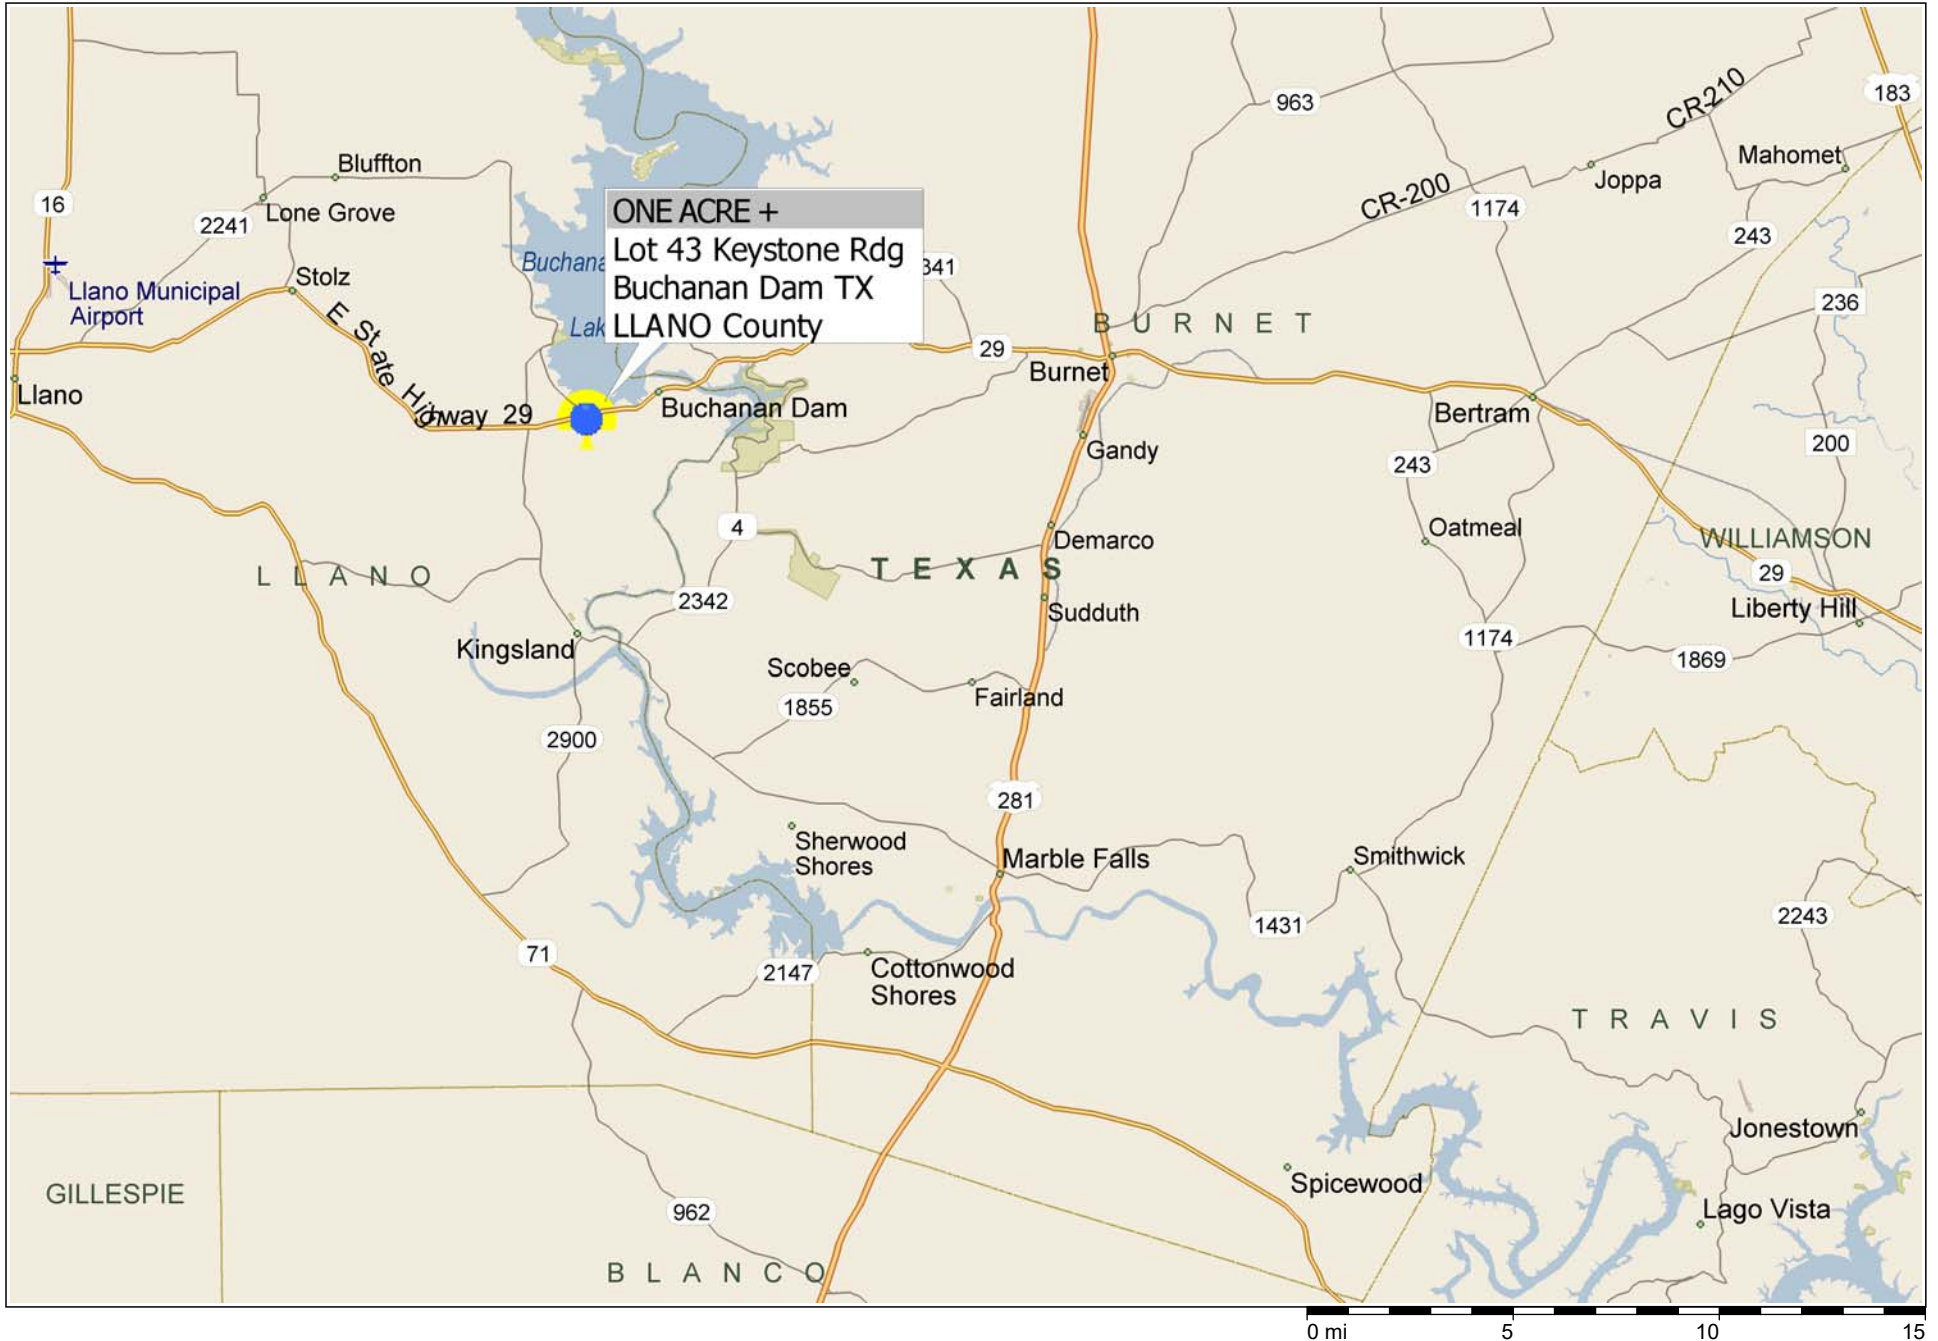

*** ONE-ACRE + *** Lot 43 Keystone Ridge ~ Buchanan Dam TX

1080 FT

1080 FT

1080 FT

1080 FT