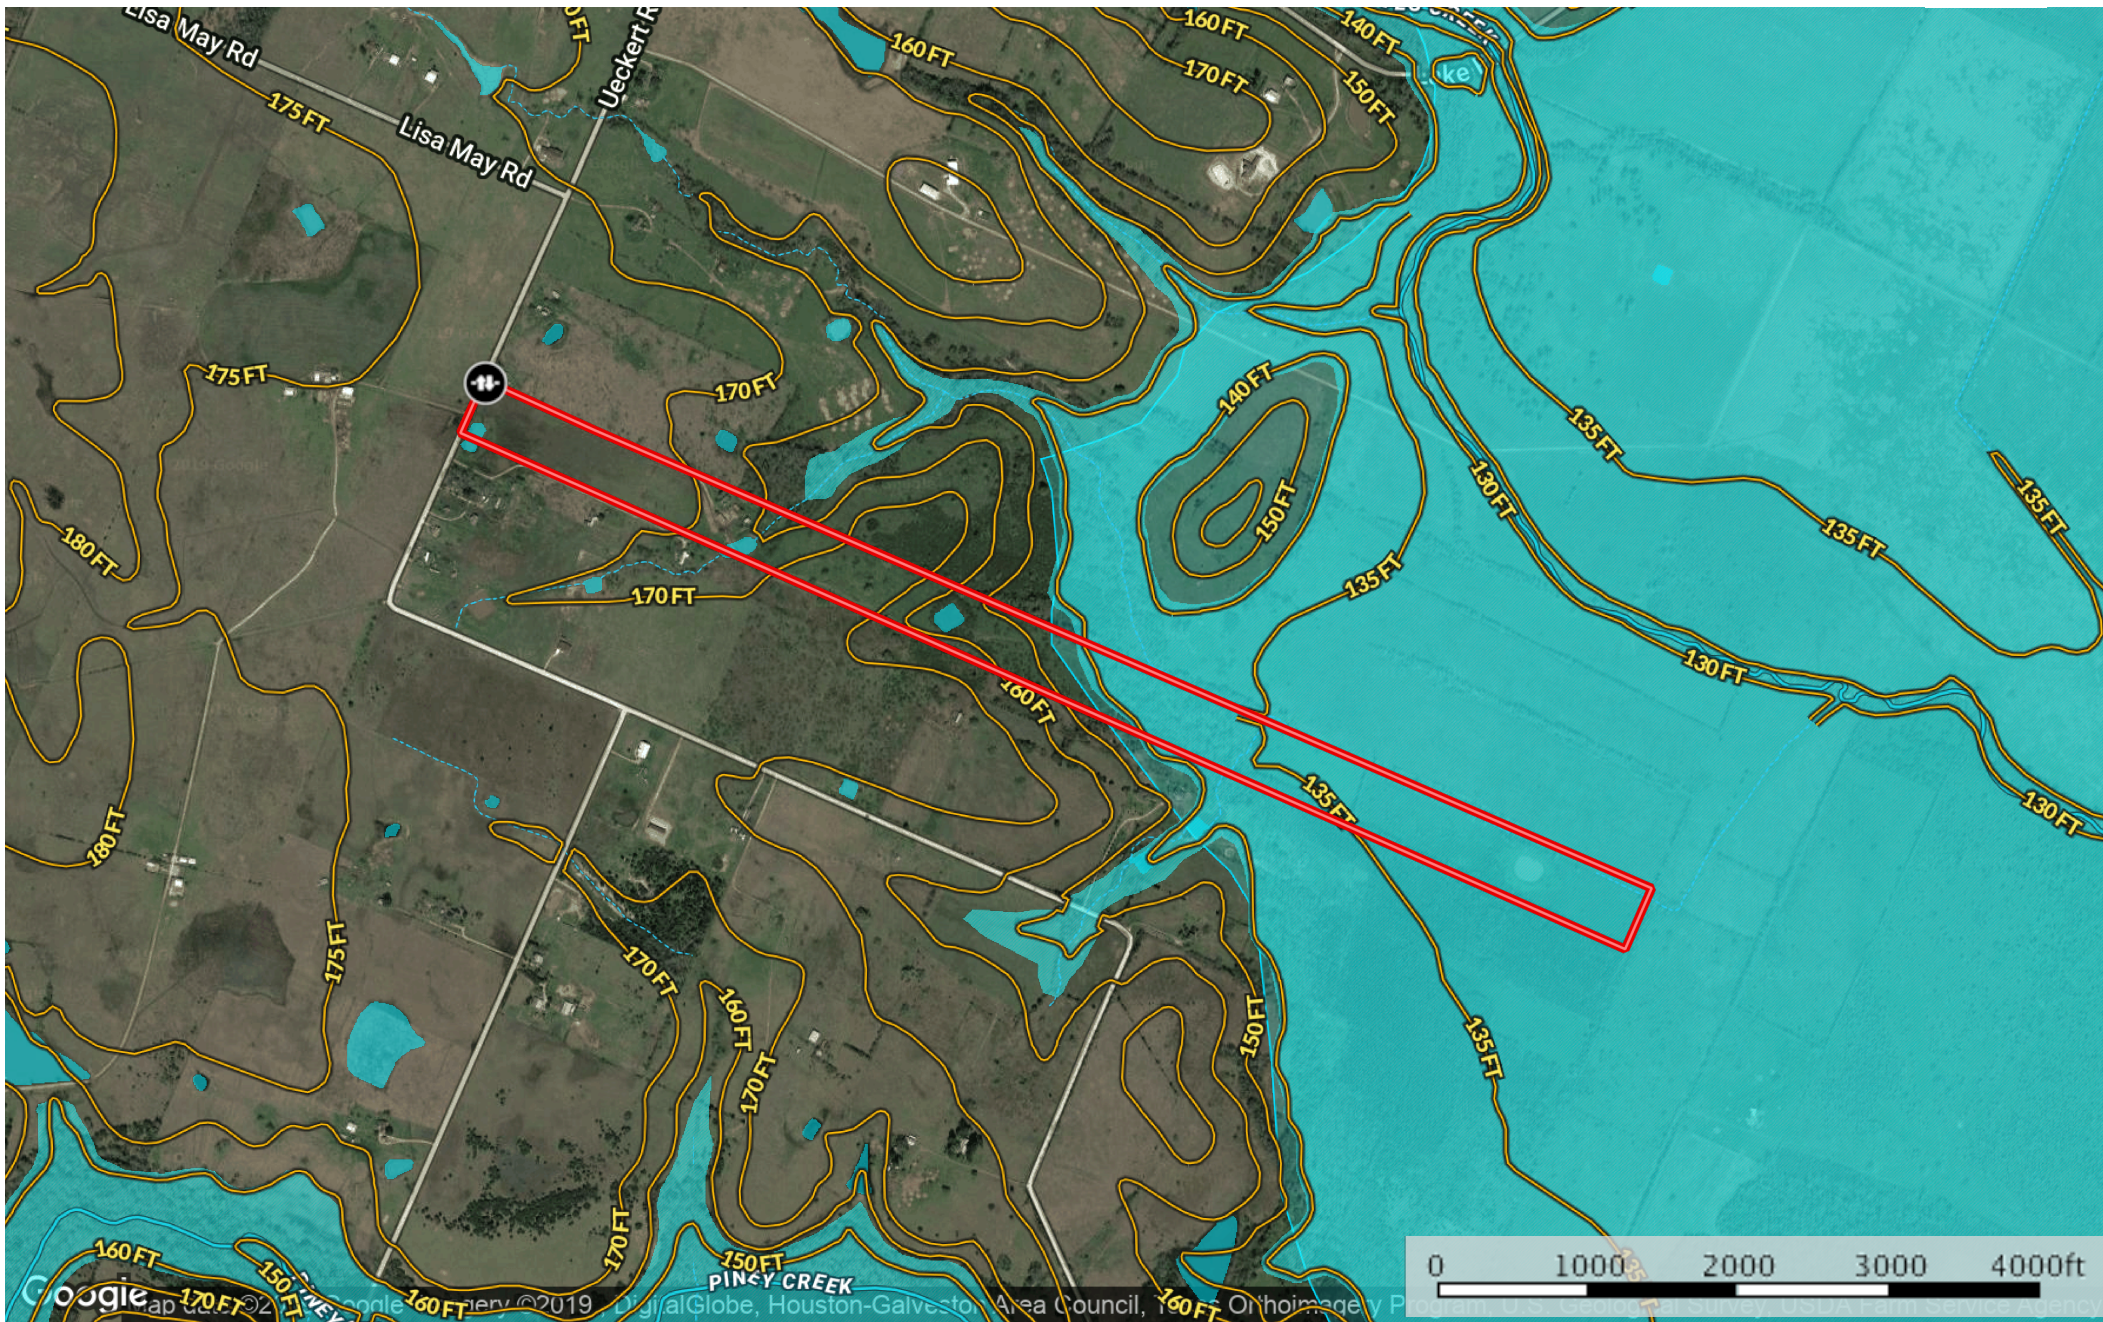

# Cloud - 11346 Ueckert Rd

Austin County, Texas, 56.092 AC +/-

- Gate
- Boundary
- 100 Year Floodplain
- 500 Year Floodplain
- Floodway
- Special
- Unmapped/ Not Included
- Stream, Intermittent
- River/Creek
- Water Body