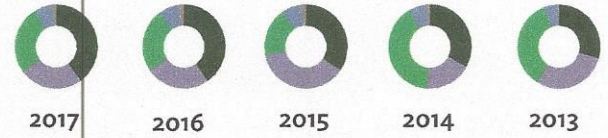

2017	2016	2015	2014	2013
■ Forest	39.9%	40.3%	34.4%	32.9%	29.5%
■ Non-Cropland	24.9%	25.2%	37.3%	18.3%	29.5%
■ Grass/Pasture	26.1%	24.6%	18.7%	40.2%	34.7%
■ Developed	6.9%	7.1%	6.9%	7.1%	5.8%
■ Other	2.1%	2.8%	2.6%	1.5%	0.6%

Source: NASS Cropland Data Layer