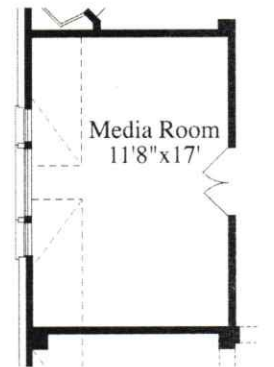

The Conway V 2665

Opt. Kitchen

Opt. Media

Opt. Bath 2 & Powder
* Changed to 2 full
bathrooms + master

© 2002 Kipp, Flores Architects, LLC

MH 05/07 Rev

Room dimensions are approximate and may vary. Prices, products and specifications subject to change without notice. Meritage Homes designs are copyrighted and copyright laws will be enforced to the fullest extent. Photos are representative of Meritage Homes designs and are not necessarily the same as the floor plan shown. Some dotted lines represent optional items.