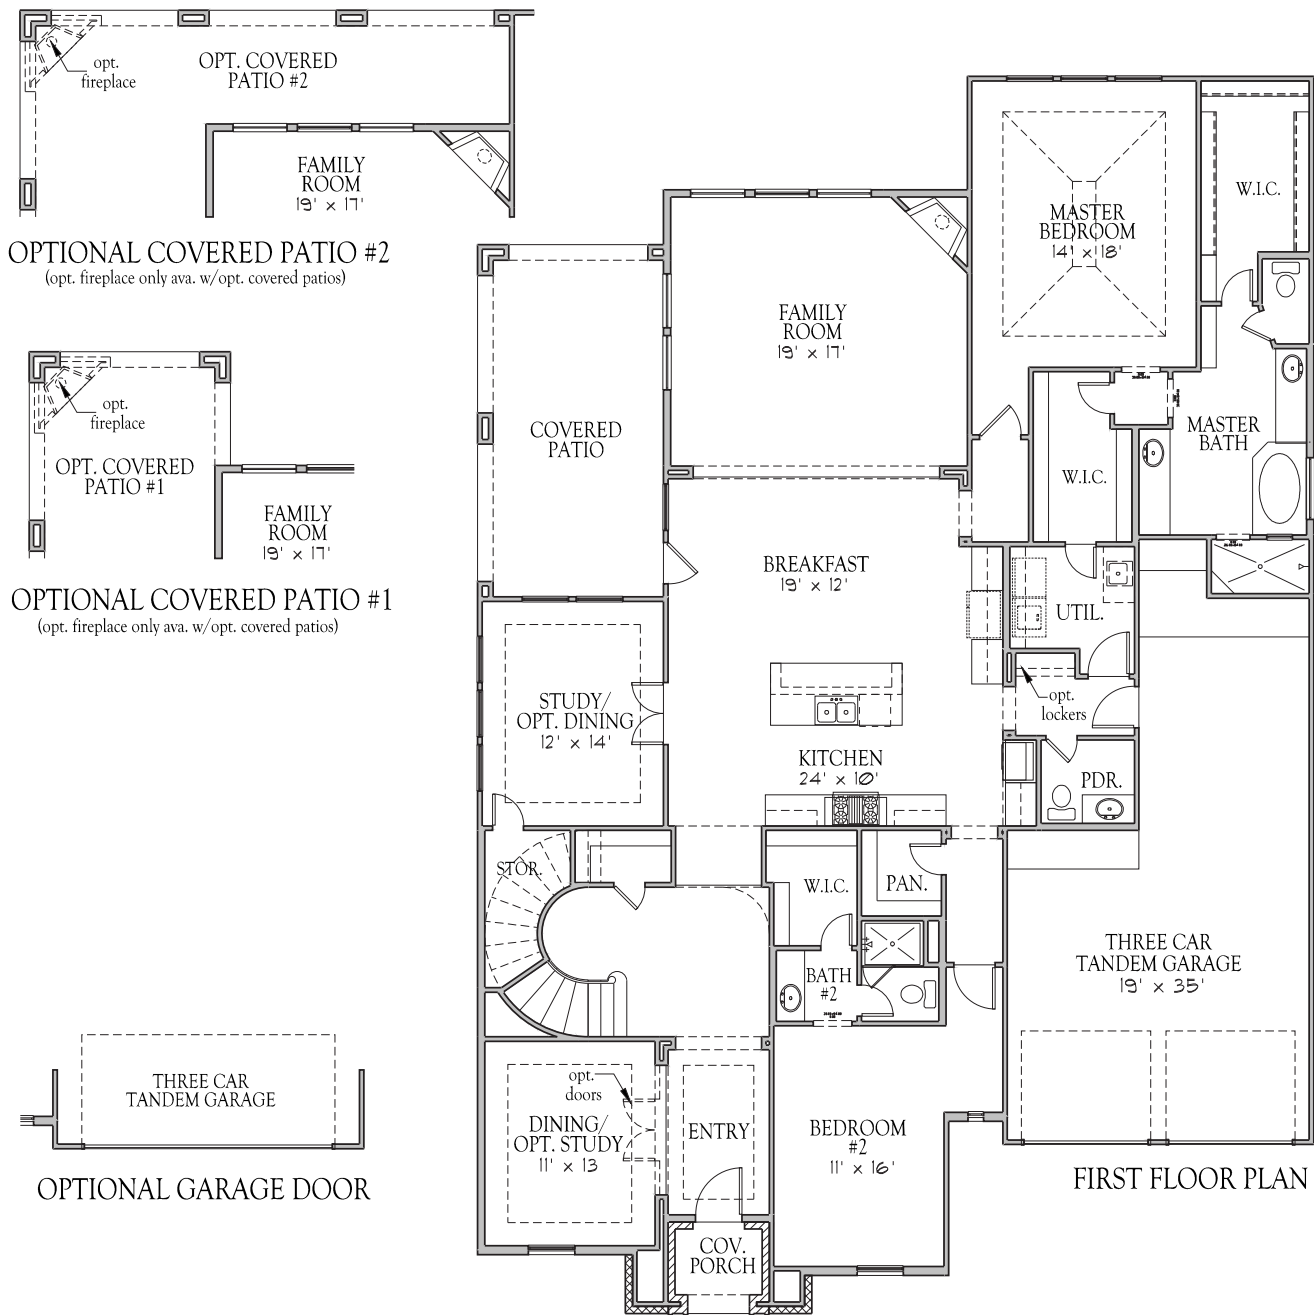

ELEVATION C

ELEVATION M

OPTIONAL COVERED PATIO #2
(opt. fireplace only ava. w/opt. covered patios)

OPTIONAL COVERED PATIO #1
(opt. fireplace only ava. w/opt. covered patios)

OPTIONAL GARAGE DOOR

OPT. MEDIA ROOM

OPT. WET BAR W/ MEDIA ROOM
(only ava. with opt. media room)

OPT. WET BAR
(not ava. with opt. media room)

OPT. HALF BATH