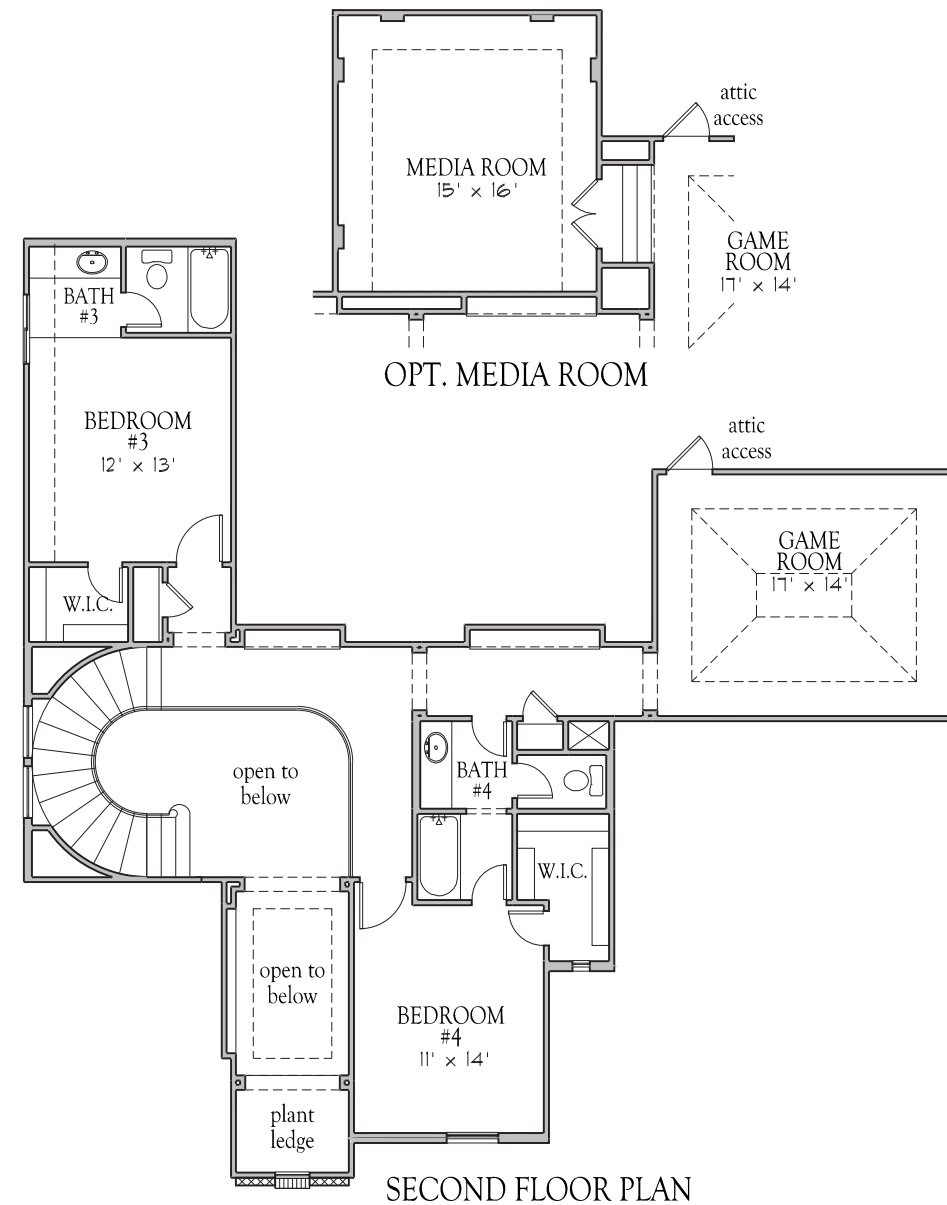

ELEVATION C

ELEVATION M

OPTIONAL COVERED PATIO #2
(opt. fireplace only ava. w/opt. covered patios)

OPTIONAL COVERED PATIO #1
(opt. fireplace only ava. w/opt. covered patios)

OPTIONAL GARAGE DOOR

OPT. MEDIA ROOM

OPT. WET BAR W/ MEDIA ROOM
(only ava. with opt. media room)

OPT. WET BAR
(not ava. with opt. media room)

OPT. HALF BATH