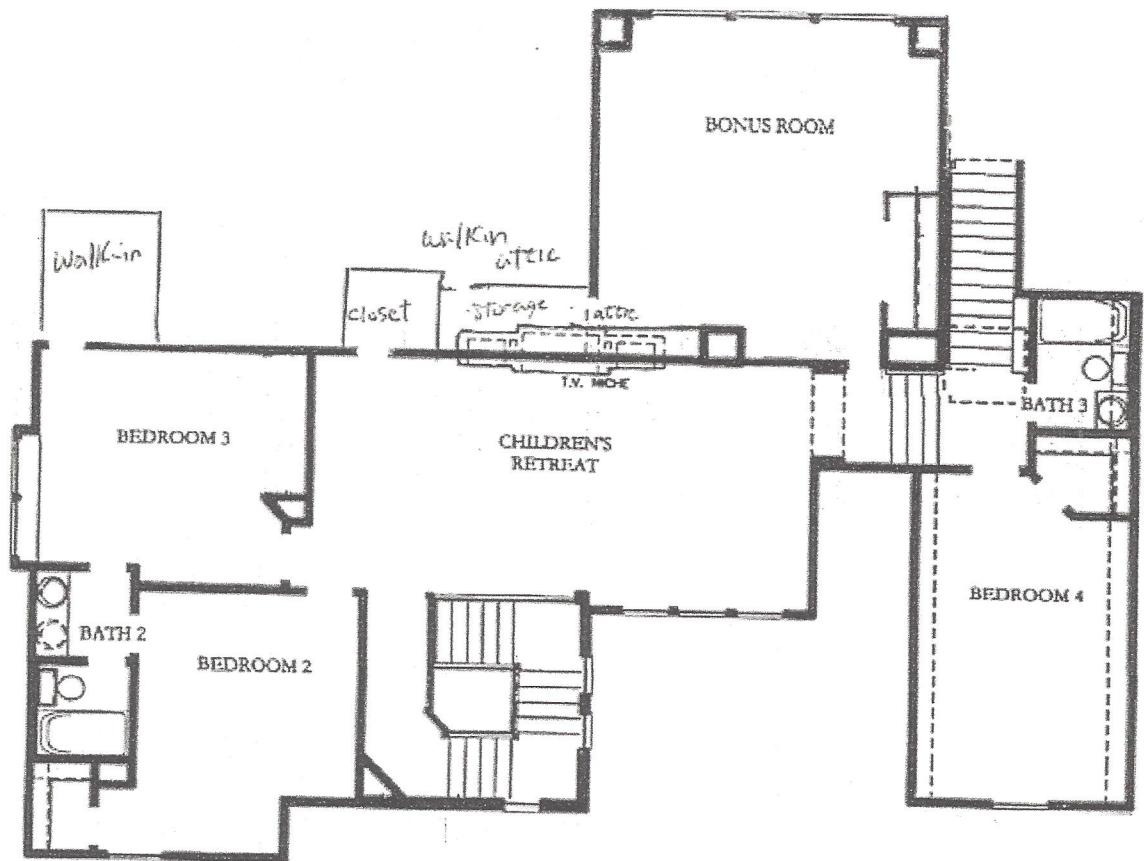

FIRST FLOOR

SECOND FLOOR

Additional Items

- David Weekley "Hillcroft" floorplan with several custom features added – extended covered back porch; three closets upstairs; bay window in breakfast area; transom window to study; and large study built-in.
- Stay with the house – all kitchen appliances; integrated smart-home appliances (Smart sprinkler controller, Nest thermostats, Ring Doorbell, Phyn water management, and Q-See security cameras); Back porch Sunbrella fabrics 7-piece outdoor furniture; pool equipment box; Living Room Surround Sound (7+1 speakers + receiver) and 4 speakers on back porch (connected to Living Room surround sound, but with separate controls)
- Negotiable to stay with the house – Cast Aluminum front porch table/chairs/bench, LG washer/dryer
- Floored Attic storage - 110 sf from walk-in attic, 60 sf via pull-down stairs
- Multiple appliances replaced in recent years – Upstairs AC, two pool pumps, Pool filter media, In-Pool cleaner, Kitchen refrigerator