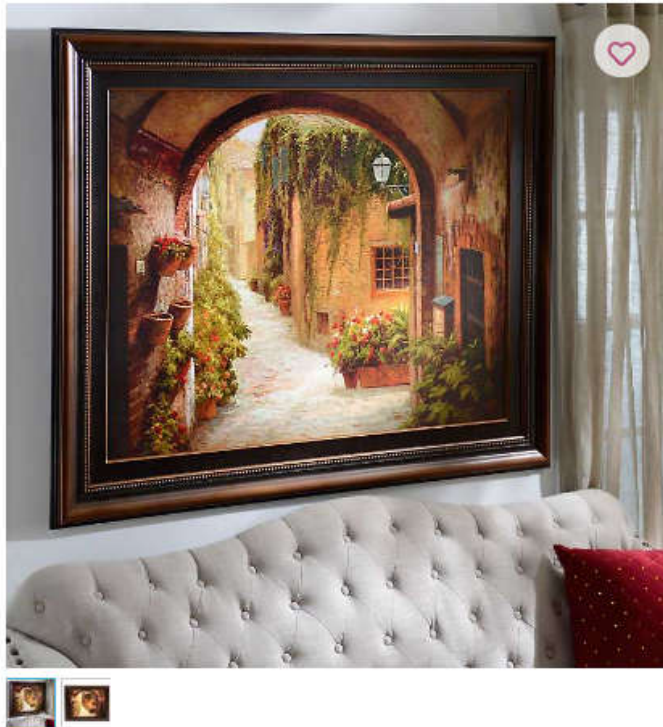

Free Shipping on orders of $99 or more! - use code: **FREESHIP**

[Home](#) / [Art & Wall Decor](#) / [Art](#) / [Framed Art](#) /

ONLINE ONLY

Morning Stroll Framed Print

★★★★★ (107) [Write a review](#) Item #100696

$129.99

Free Ship to Store

Arrives in 7-10 business days
at Shoppes at Parkwest in Katy, TX
and [other stores](#)

1

Add to Cart

Need Help? [Live Chat](#) or Call 1-877-541-4855

Product Description

You can happily get lost in our Morning Stroll Framed Art Print. Featuring a Tuscan village on a sunny day, this picturesque print extends beyond the frame and encompasses the walls!

- Framed print measures 60L x 48H in.
- Print measures 52L x 40H in.
- Frame crafted of polystyrene
- Mounted on board
- Dark bronze finish frame
- Features a European village scene
- Hues of tan, brown, green, and red
- Comes ready for wall mount; no hanging hardware required
- Do not use picture wire to hang
- Care: Dust with a soft, dry cloth.