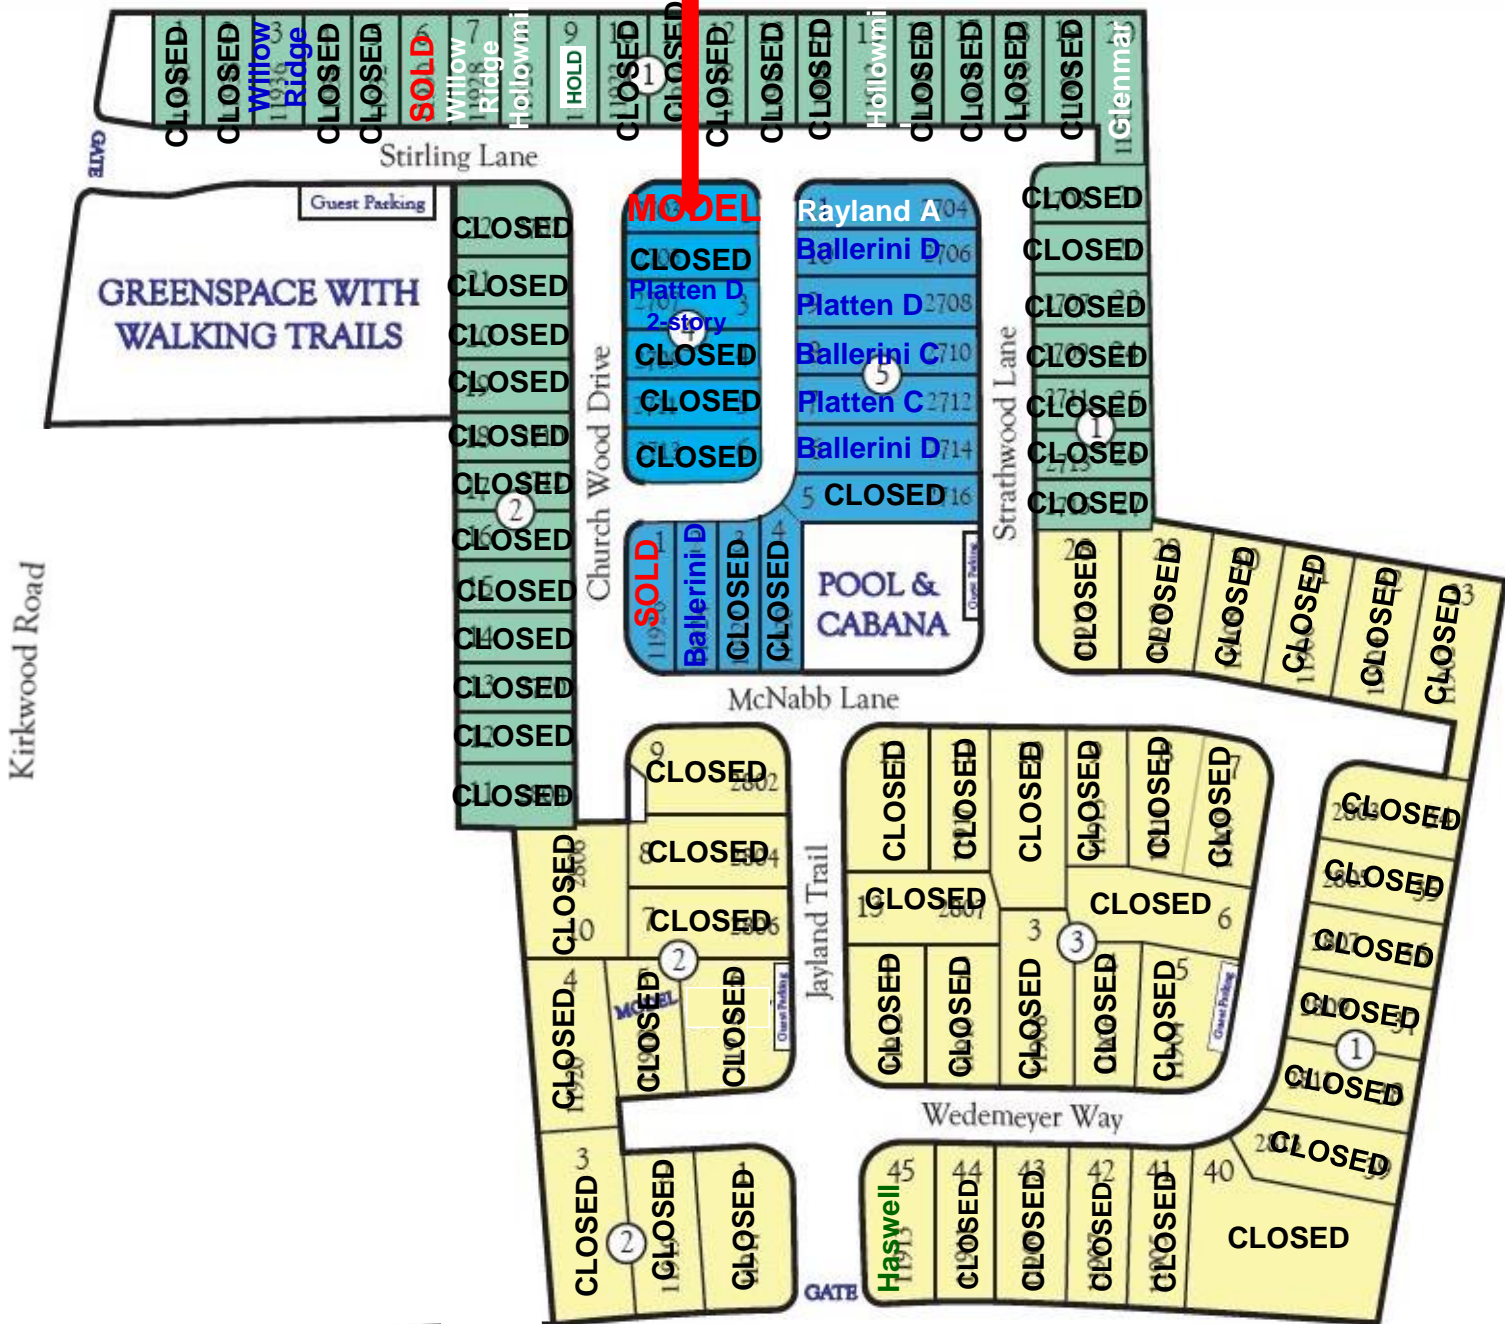

# ROYAL OAKS SQUARE

SALES OFFICE – 2703 Church Wood

LEGEND	
	Homes permitted, not started
	Quick Move-in CITY Homes
	Quick Move-in GARDEN Home