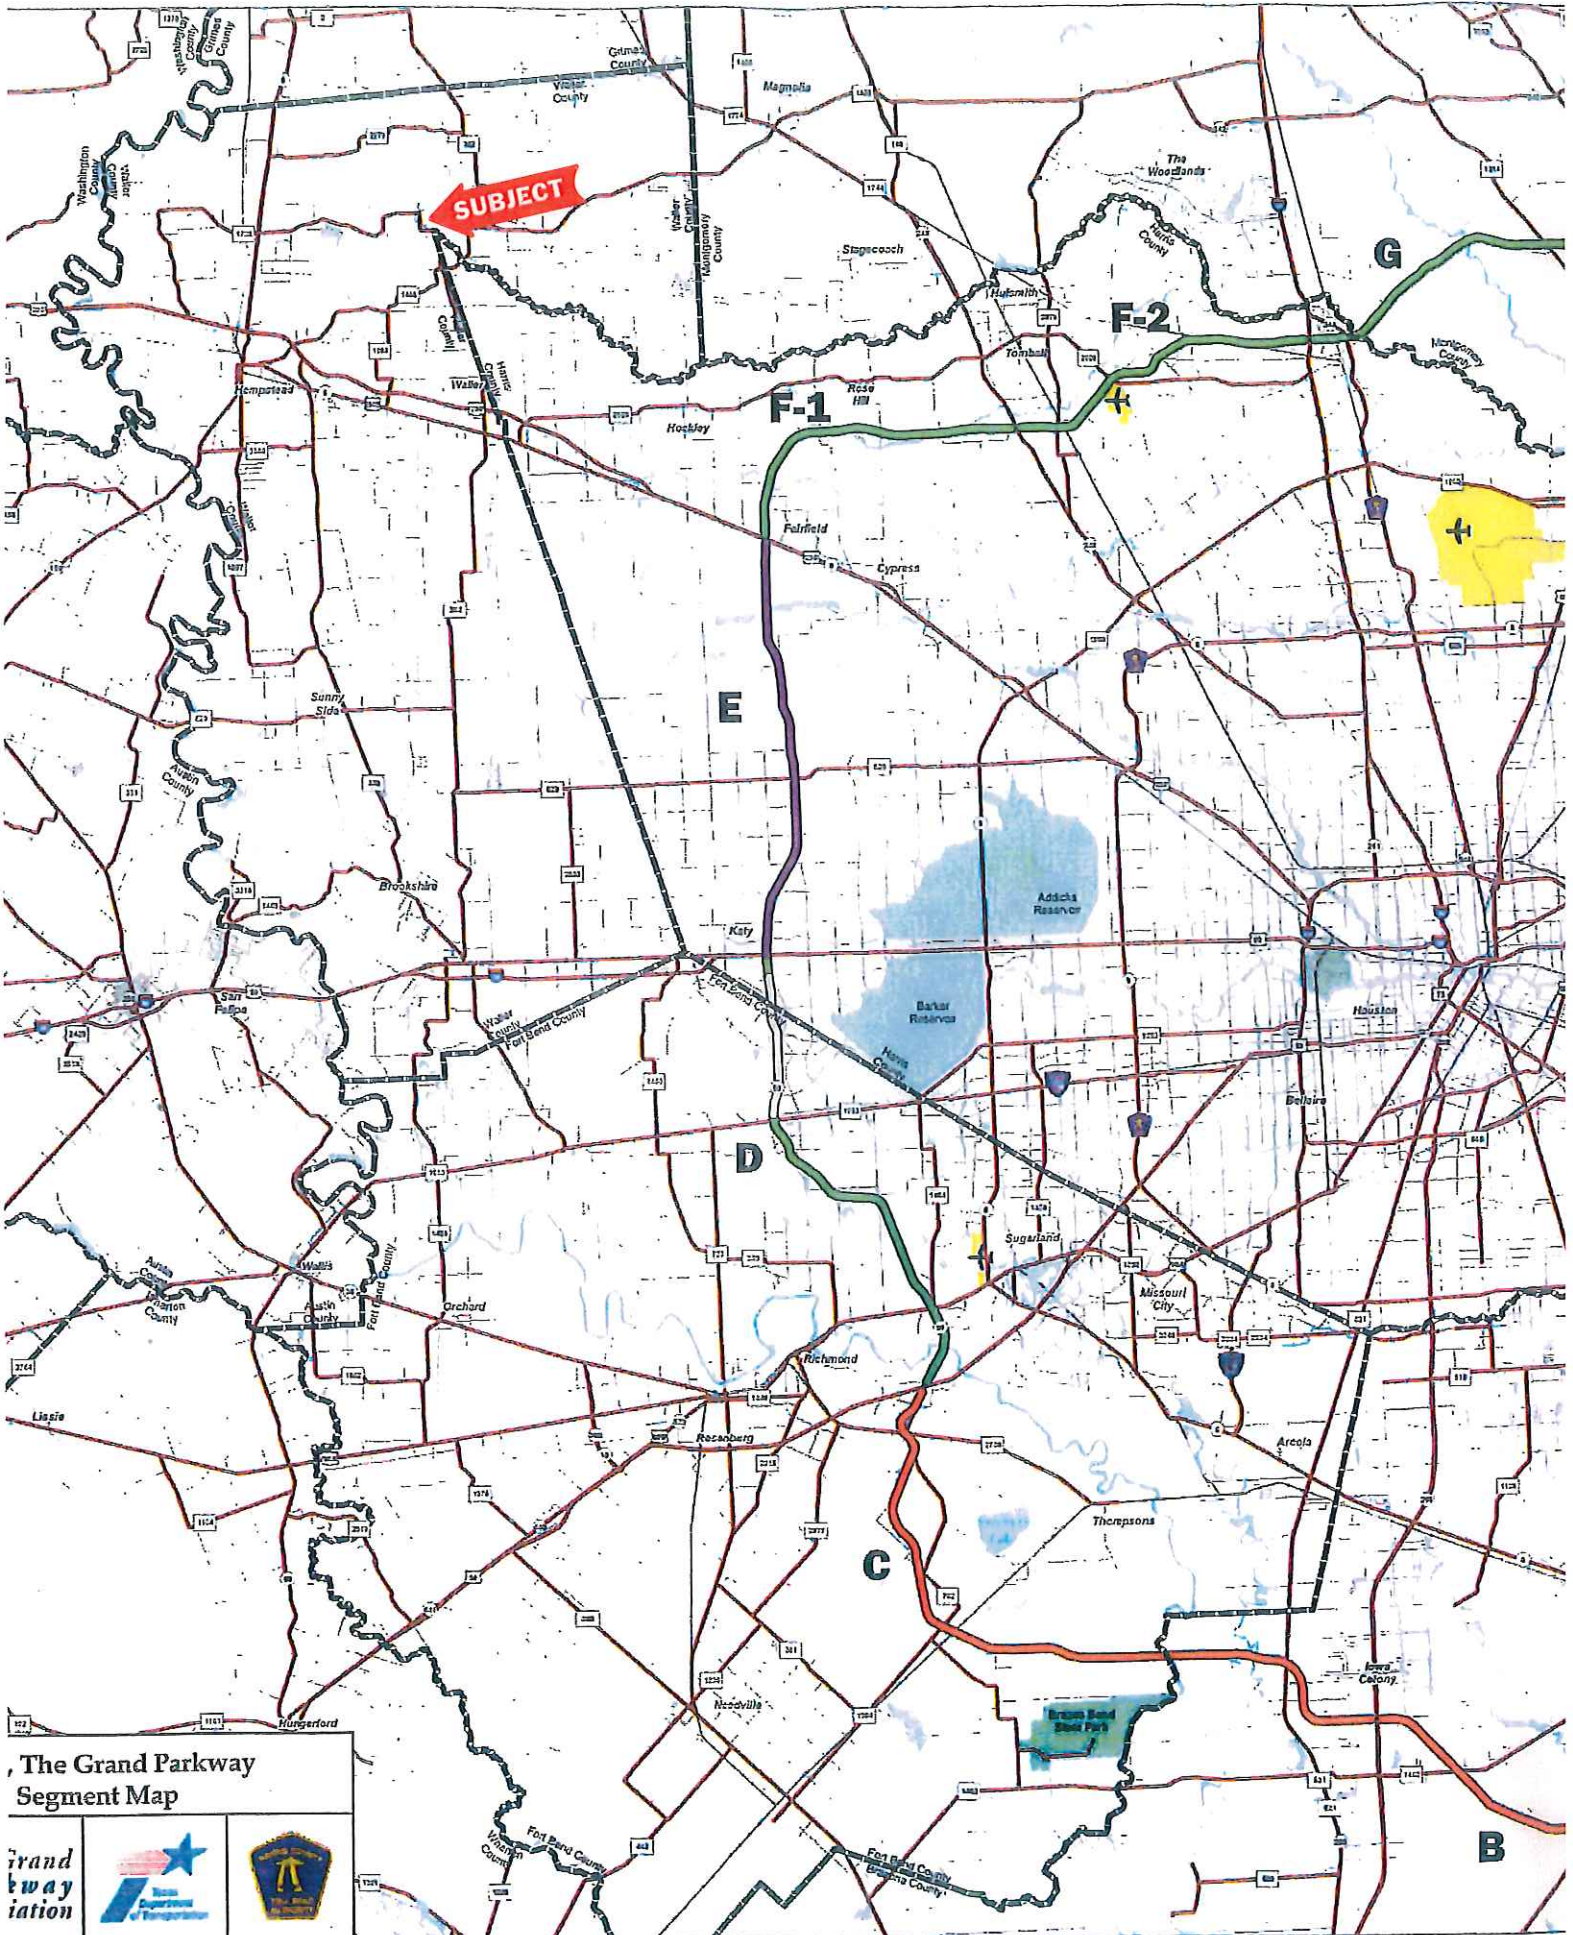

FM 1736 & Giboney Rd.
Waller County, Texas, AC +/-

Google
on Area Council, Texas General Land Office, Texas Orthoimagery Program, U.S. Geological Survey, USDA Farm Service Agency

Boundary

SUBJECT

Grand Parkway Segment Map

PRELIMINARY

GRIMES COUNTY