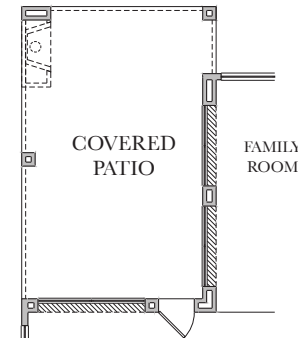

OPT. MUD ROOM
W/ SPICE KITCHEN /
GARAGE STORAGE

OPT. MUD ROOM
W/ SPICE KITCHEN &
SUPER UTILITY

OPT. SLIDING DOORS
@ FAMILY ROOM

FIRST FLOOR PLAN

OPT. COVERED
PATIO #1

OPT. BAY WINDOW
@MASTER

OPT. MASTER
TUB / SHOWER

SECOND FLOOR PLAN

OPT. ATTIC STORAGE
(NOT AVAILABLE W/
OPT. BEDROOM 5 OR MEDIA
ROOM)

OPT. MEDIA ROOM
(NOT AVAILABLE W/
OPT. BEDROOM 5 OR ATTIC
STORAGE)

OPT. BEDROOM 5
(NOT AVAILABLE W/
OPT. MEDIA ROOM OR ATTIC
STORAGE)