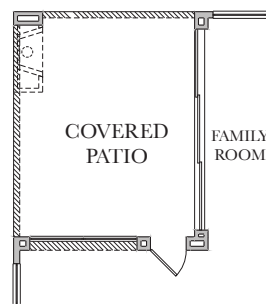

OPT. MUD ROOM
W/ SPICE KITCHEN /
GARAGE STORAGE

OPT. MUD ROOM
W/ SPICE KITCHEN &
SUPER UTILITY

OPT. SLIDING DOORS
@ FAMILY ROOM

FIRST FLOOR PLAN

OPT. COVERED
PATIO #1

OPT. BAY WINDOW
@MASTER

OPT. MASTER
TUB / SHOWER

SECOND FLOOR PLAN

OPT. ATTIC STORAGE
(NOT AVAILABLE W/
OPT. BEDROOM 5 OR MEDIA
ROOM)

OPT. MEDIA ROOM
(NOT AVAILABLE W/
OPT. BEDROOM 5 OR ATTIC
STORAGE)

OPT. BEDROOM 5
(NOT AVAILABLE W/
OPT. MEDIA ROOM OR ATTIC
STORAGE)