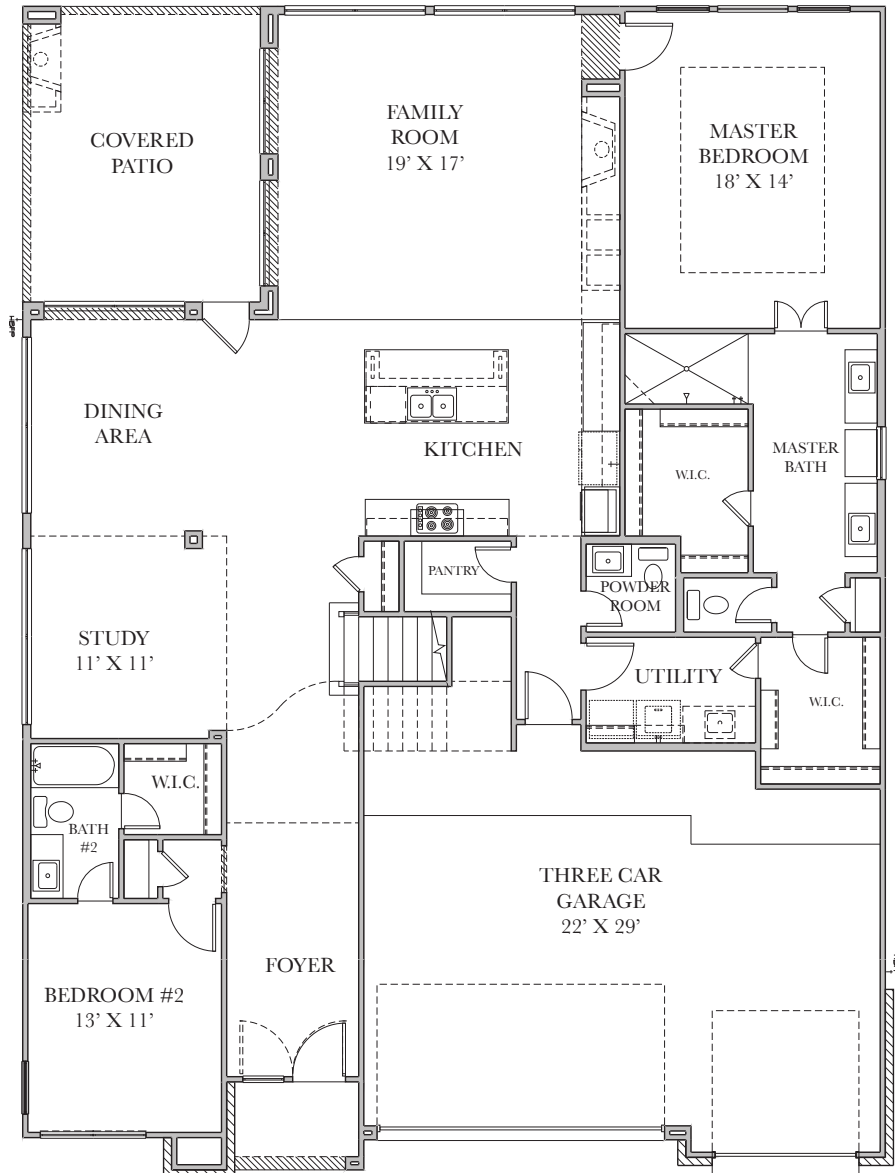

OPT. MUD ROOM
W/ SPICE KITCHEN /
GARAGE STORAGE

OPT. MUD ROOM
W/ SPICE KITCHEN &
SUPER UTILITY

OPT. SLIDING DOORS
@ FAMILY ROOM

FIRST FLOOR PLAN

OPT. COVERED
PATIO #1

OPT. BAY WINDOW
@MASTER

OPT. MASTER
TUB / SHOWER

SECOND FLOOR PLAN

OPT. ATTIC STORAGE
(NOT AVAILABLE W/
OPT. BEDROOM 5 OR MEDIA
ROOM)

OPT. MEDIA ROOM
(NOT AVAILABLE W/
OPT. BEDROOM 5 OR ATTIC
STORAGE)

OPT. BEDROOM 5
(NOT AVAILABLE W/
OPT. MEDIA ROOM OR ATTIC
STORAGE)

OPT. MASTER
BEDROOM #2