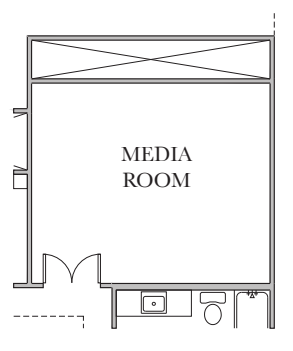

OPT. MEDIA ROOM
(NOT AVAILABLE W/
OPT. BEDROOM 5 OR ATTIC
STORAGE)