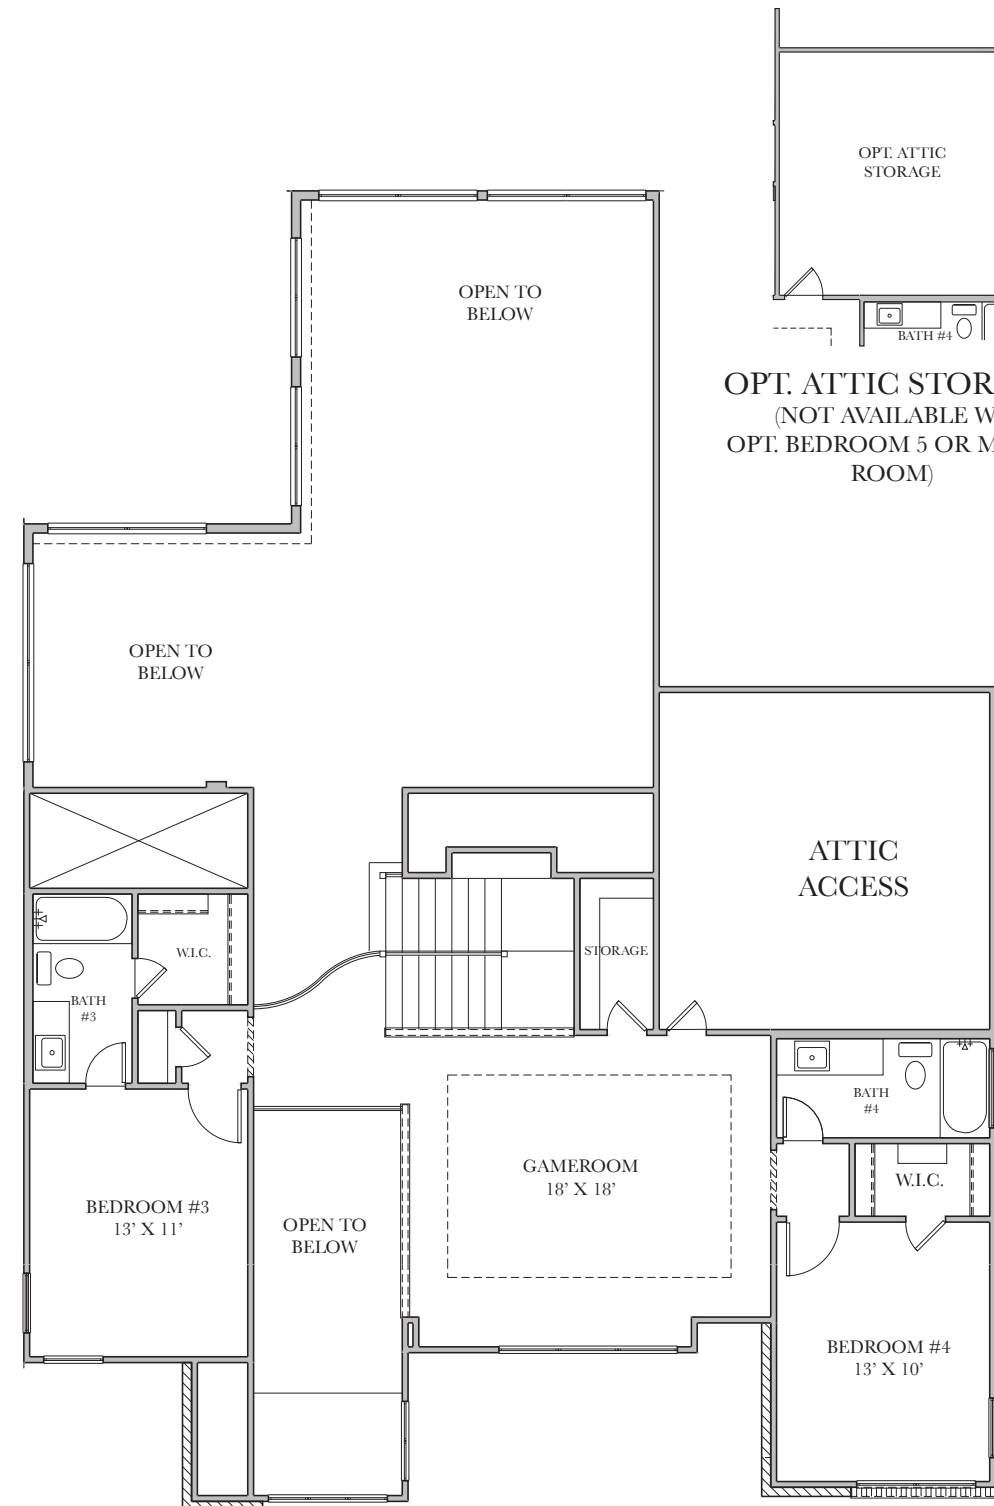

OPT. MUD ROOM
W/ SPICE KITCHEN /
GARAGE STORAGE

OPT. MUD ROOM
W/ SPICE KITCHEN &
SUPER UTILITY

OPT. SLIDING DOORS
@ FAMILY ROOM

FIRST FLOOR PLAN

OPT. COVERED
PATIO #1

OPT. BAY WINDOW
@MASTER

OPT. MASTER
TUB / SHOWER

SECOND FLOOR PLAN

OPT. ATTIC STORAGE
(NOT AVAILABLE W/
OPT. BEDROOM 5 OR MEDIA
ROOM)

OPT. MEDIA ROOM
(NOT AVAILABLE W/
OPT. BEDROOM 5 OR ATTIC
STORAGE)

OPT. BEDROOM 5
(NOT AVAILABLE W/
OPT. MEDIA ROOM OR ATTIC
STORAGE)

OPT. MASTER
BEDROOM #2