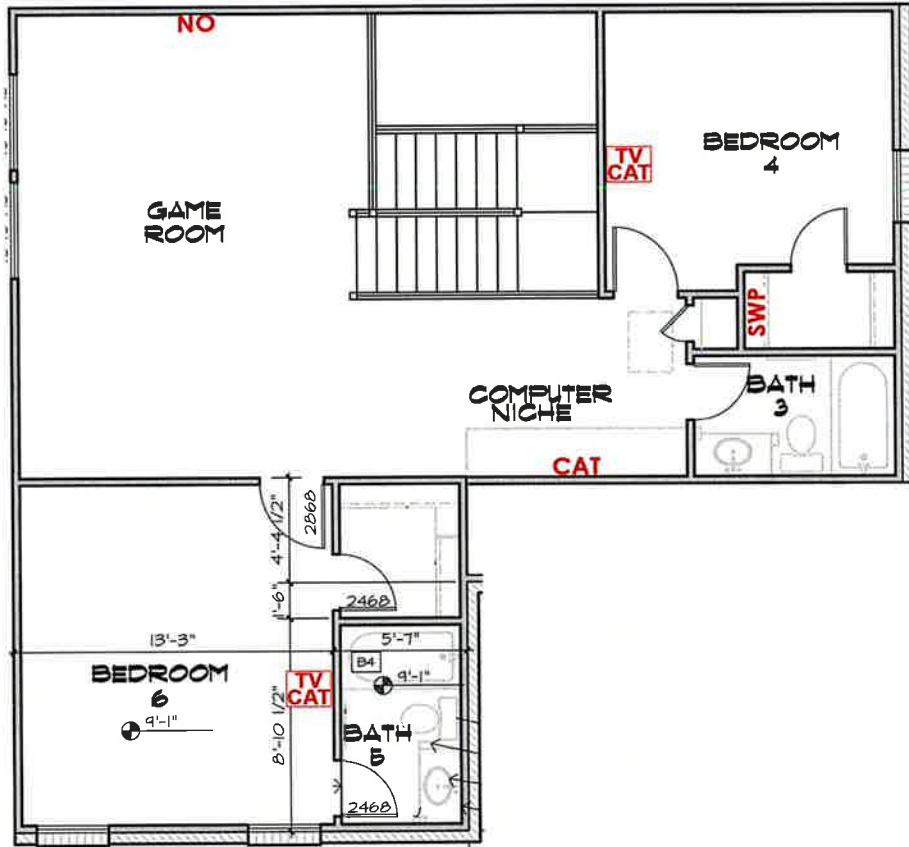

**10 Rockspray Place
Second Floor**

[Handwritten Signature]
Home Buyer Signature

- TV - TV Location (1 RG6)
- AT - Audio or DATA (1 CAT5e)
- IT - In-Wall Entertainment (1 CAT5e/ 2 RG6)
- HO - Home Outlet (2 CAT5e/1 RG6)
- UV - Universal Outlet (2 CAT5e/2 RG6)
- NO - Network Outlet (3 CAT5e/ 1 RG6)
- SP - Speaker Prewire
- IC - In-Ceiling Speaker
- IW - In-Wall Speaker
- AS - Atmos Speaker Prewire

- SUB - Subwoofer (1 RG6)
- SS - Surround Sound Prewire Homerun
- PVC - Digital Volume Control Prewire Only
- DVC - Digital Volume Control Prewire Only
- ST - Stereo Speaker Prewire Homerun
- HDMI - HDMI Bundle (2 HDMI/2 CAT5e Trimmed)(Conduit)
- HDMI - HDMI Bundle Homerun Location
- PROJ - Projector Bundle (2 HDMI/ 2 CAT5e Trimmed)(Conduit)
- SWP - Structured Wiring Panel
- PR - Projector Bundle Homerun
- EO - Electrical Outlet (110 Volt)

- CAM - Camera Location
- CV - Camera NVR Homerun
- CO - Conduit (Installed next to electrical)
- CH - Conduit Homerun
- 5C - 5 Runs of Cat5e Bundled
- 5U - 5 Runs of Cat5e Homerun
- MD - Motion Detector
- KP - Keypad
- GB - Glass Break Detector
- LZ - Lighting Zone (1 Light switch)
- AP - Home Automation Panel Prewire

- WAP - Wireless Access Point Prewire (1 CAT5)
- VAC - Central Vac Master Location
- INT - Intercom Station Prewire
- IMU - Intercom Master Unit
- RS - Rock Speaker
- IR - IR Control
- OH - Overhead Garage Switch
- HH - Hammer Height
- SWP2 - Structured Wiring Panel 2
- DAT - DATA for automation use