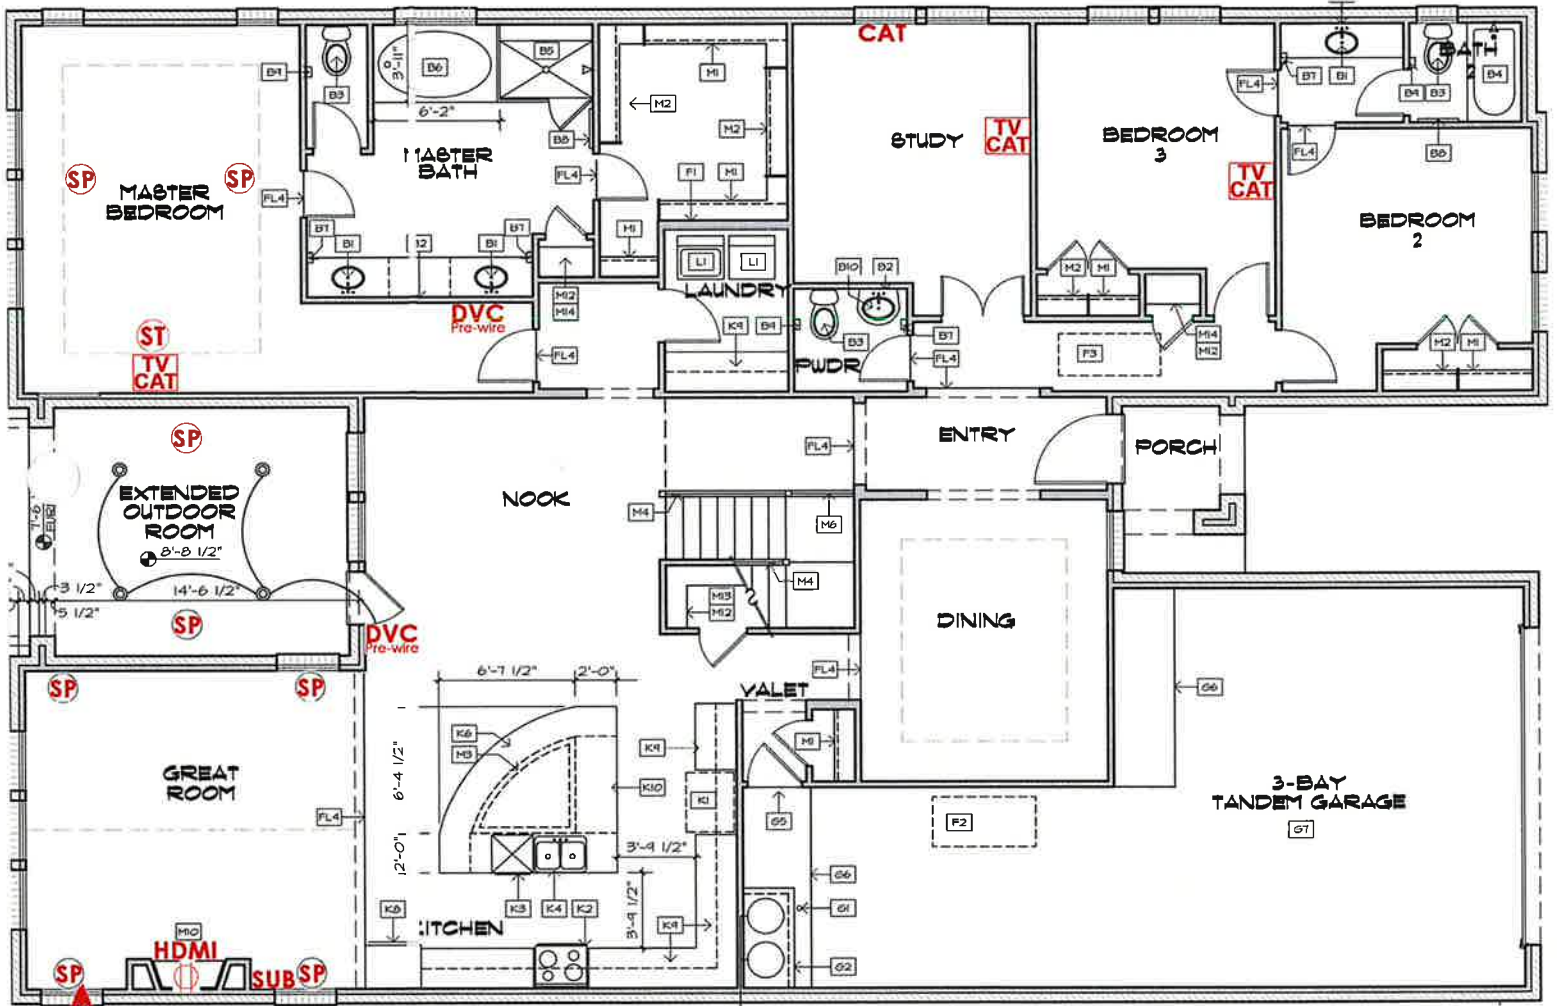

**10 Rockspray Place
First Floor**

CC NO
HD SS ST

[Handwritten Signature]
Home Buyer Signature

- TV - TV Location (1 RG6)
- CAT - Phone or DATA (1 CAT5e)
- ENT - Home Entertainment (1 CAT5e/ 2 RG6)
- HO - Home Outlet (2 CAT5e/1 RG6)
- UO - Universal Outlet (2 CAT5e/2 RG6)
- NO - Network Outlet (3 CAT5e/ 1 RG6)
- SP - Speaker Prewire
- SP - In-Ceiling Speaker
- SP - In-Wall Speaker
- AS - Atmos Speaker Prewire

- SUB - Subwoofer (1 RG6)
- SS - Surround Sound Prewire Homerun
- DVC - Digital Volume Control **Prewire Only**
- ST - Stereo Speaker Prewire Homerun
- HDMI - HDMI Bundle (2 HDMI/2 CAT5e Trimmed)(Conduit)
- NO - HDMI Bundle Homerun Location
- PROJ - Projector Bundle (2 HDMI/ 2 CAT5e Trimmed)(Conduit)
- SWP - Structured Wiring Panel
- PR - Projector Bundle Homerun
- EO - Electrical Outlet (110 Volt)

- CAM - Camera Location
- NVR - Camera NVR Homerun
- C - Conduit (Installed next to electrical)
- CH - Conduit Homerun
- 5 - 5 Runs of Cat5e Bundled
- 5 - 5 Runs of Cat5e Homerun
- MD - Motion Detector
- KP - Keypad
- GB - Glass Break Detector
- LZ - Lighting Zone (1 Light switch)
- AP - Home Automation Panel Prewire

- WAP - Wireless Access Point Prewire (1)
- VAC - Central Vac Master Location
- INT - Intercom Station Prewire
- IMU - Intercom Master Unit
- RS - Rock Speaker
- IR - IR Control
- OH - Overhead Garage Switch
- HH - Hammer Height
- SWP2 - Structured Wiring Panel 2
- DATA - DATA for automation use