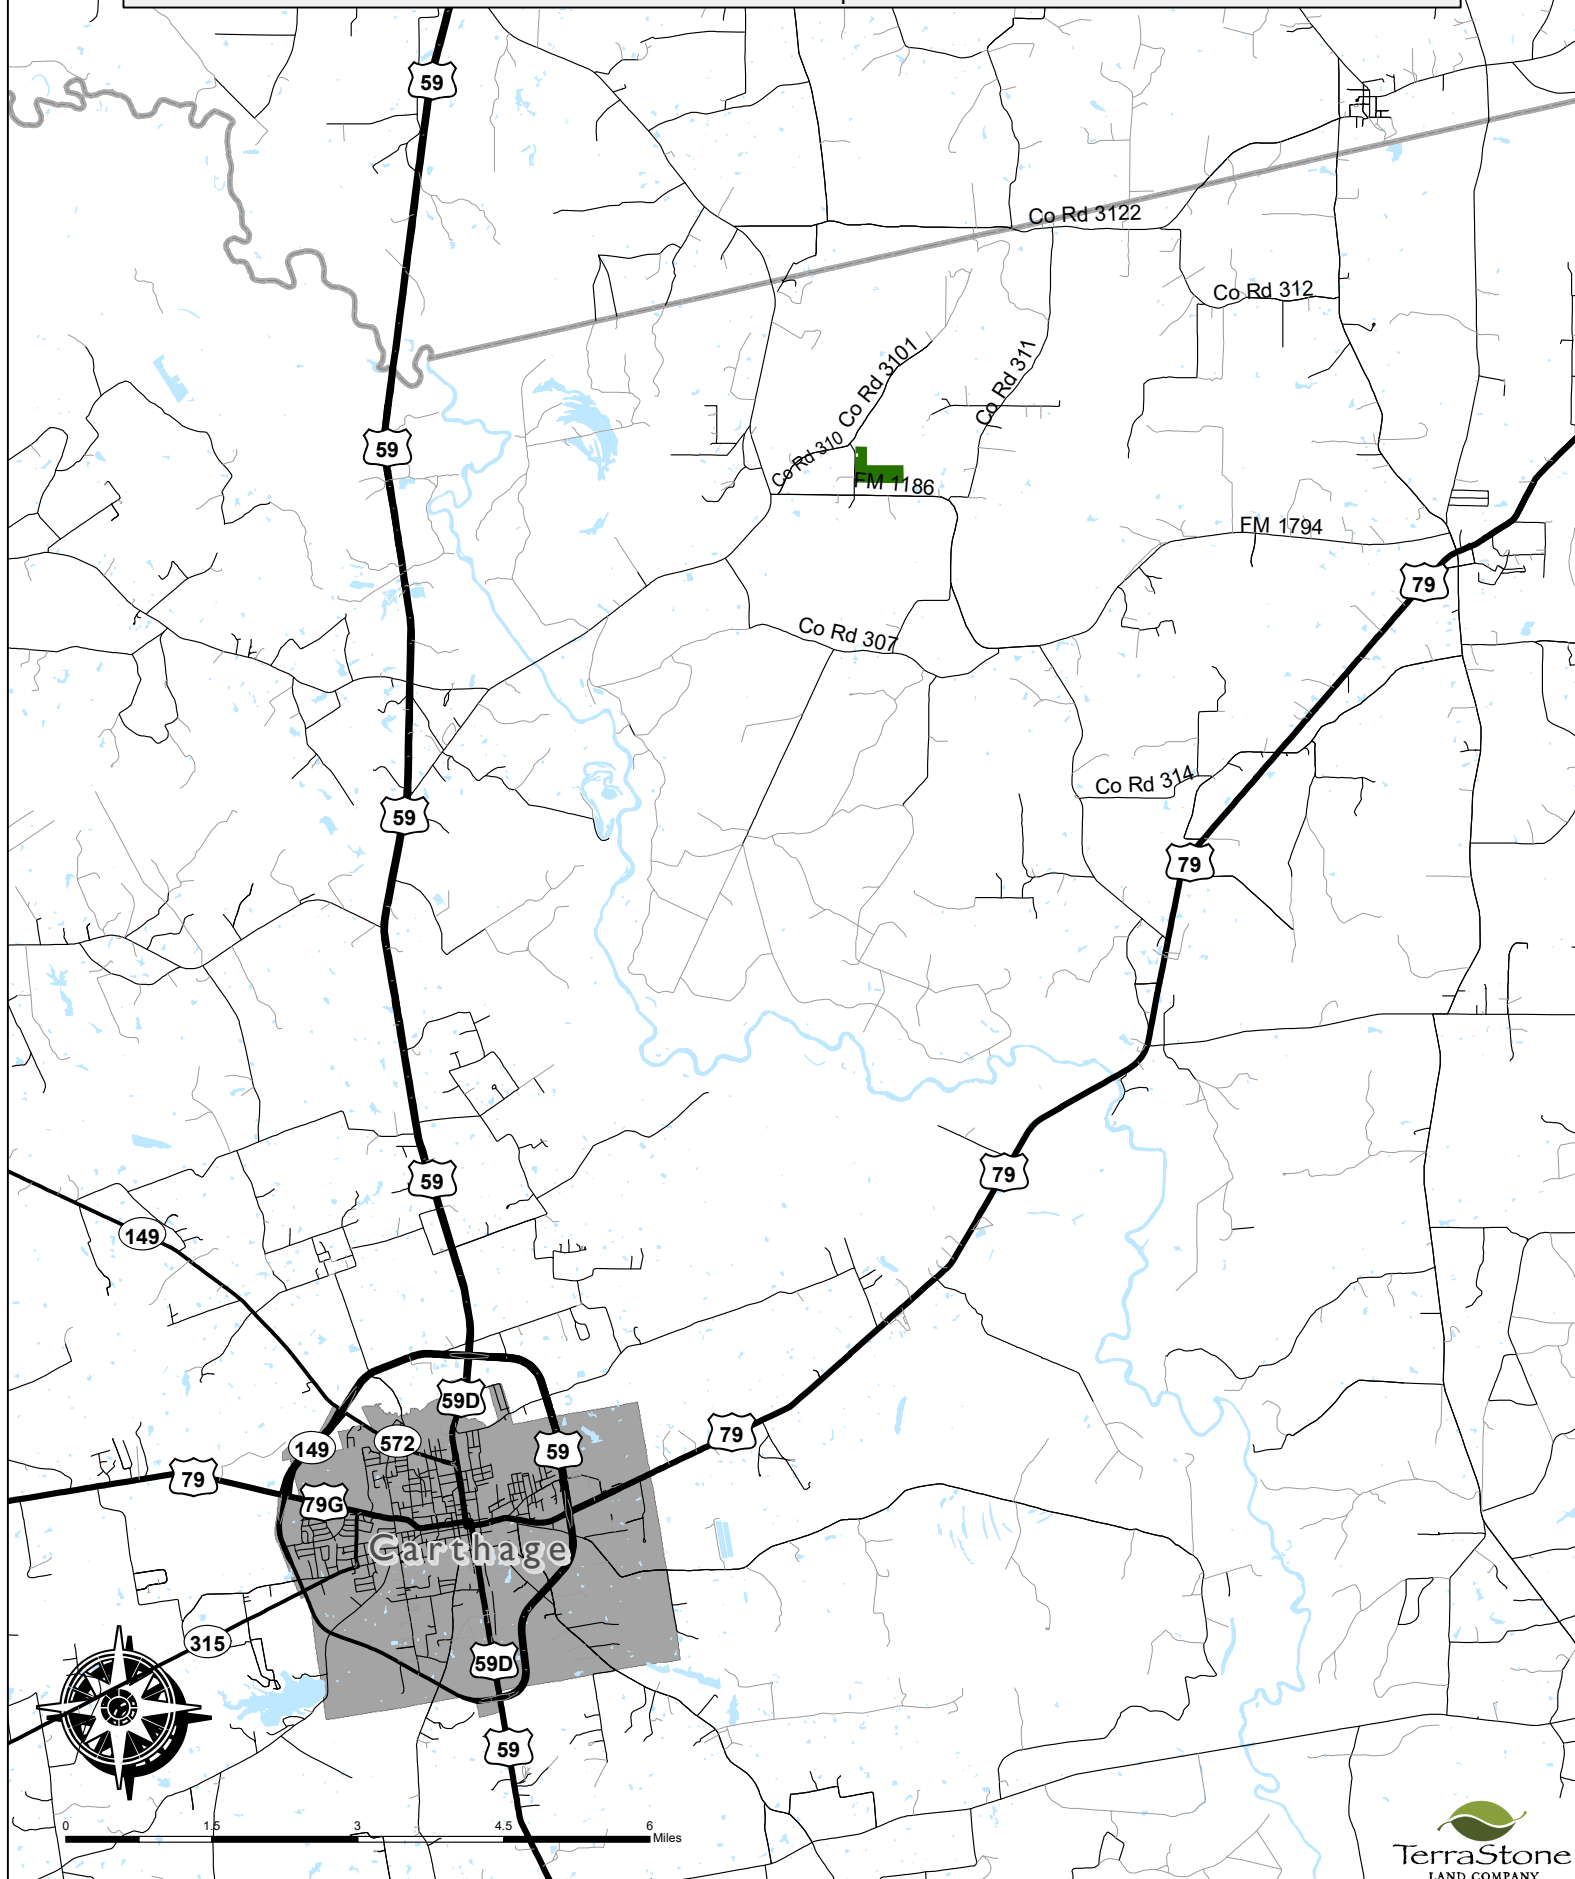

74 Acre Tract
Panola County, Texas
Location Map

Approximate Tract Boundary
 Cities
 Counties
 Water Bodies

5/9/2019 Texas Office: (936) 598-3053
Louisiana Office: (318) 797-1546