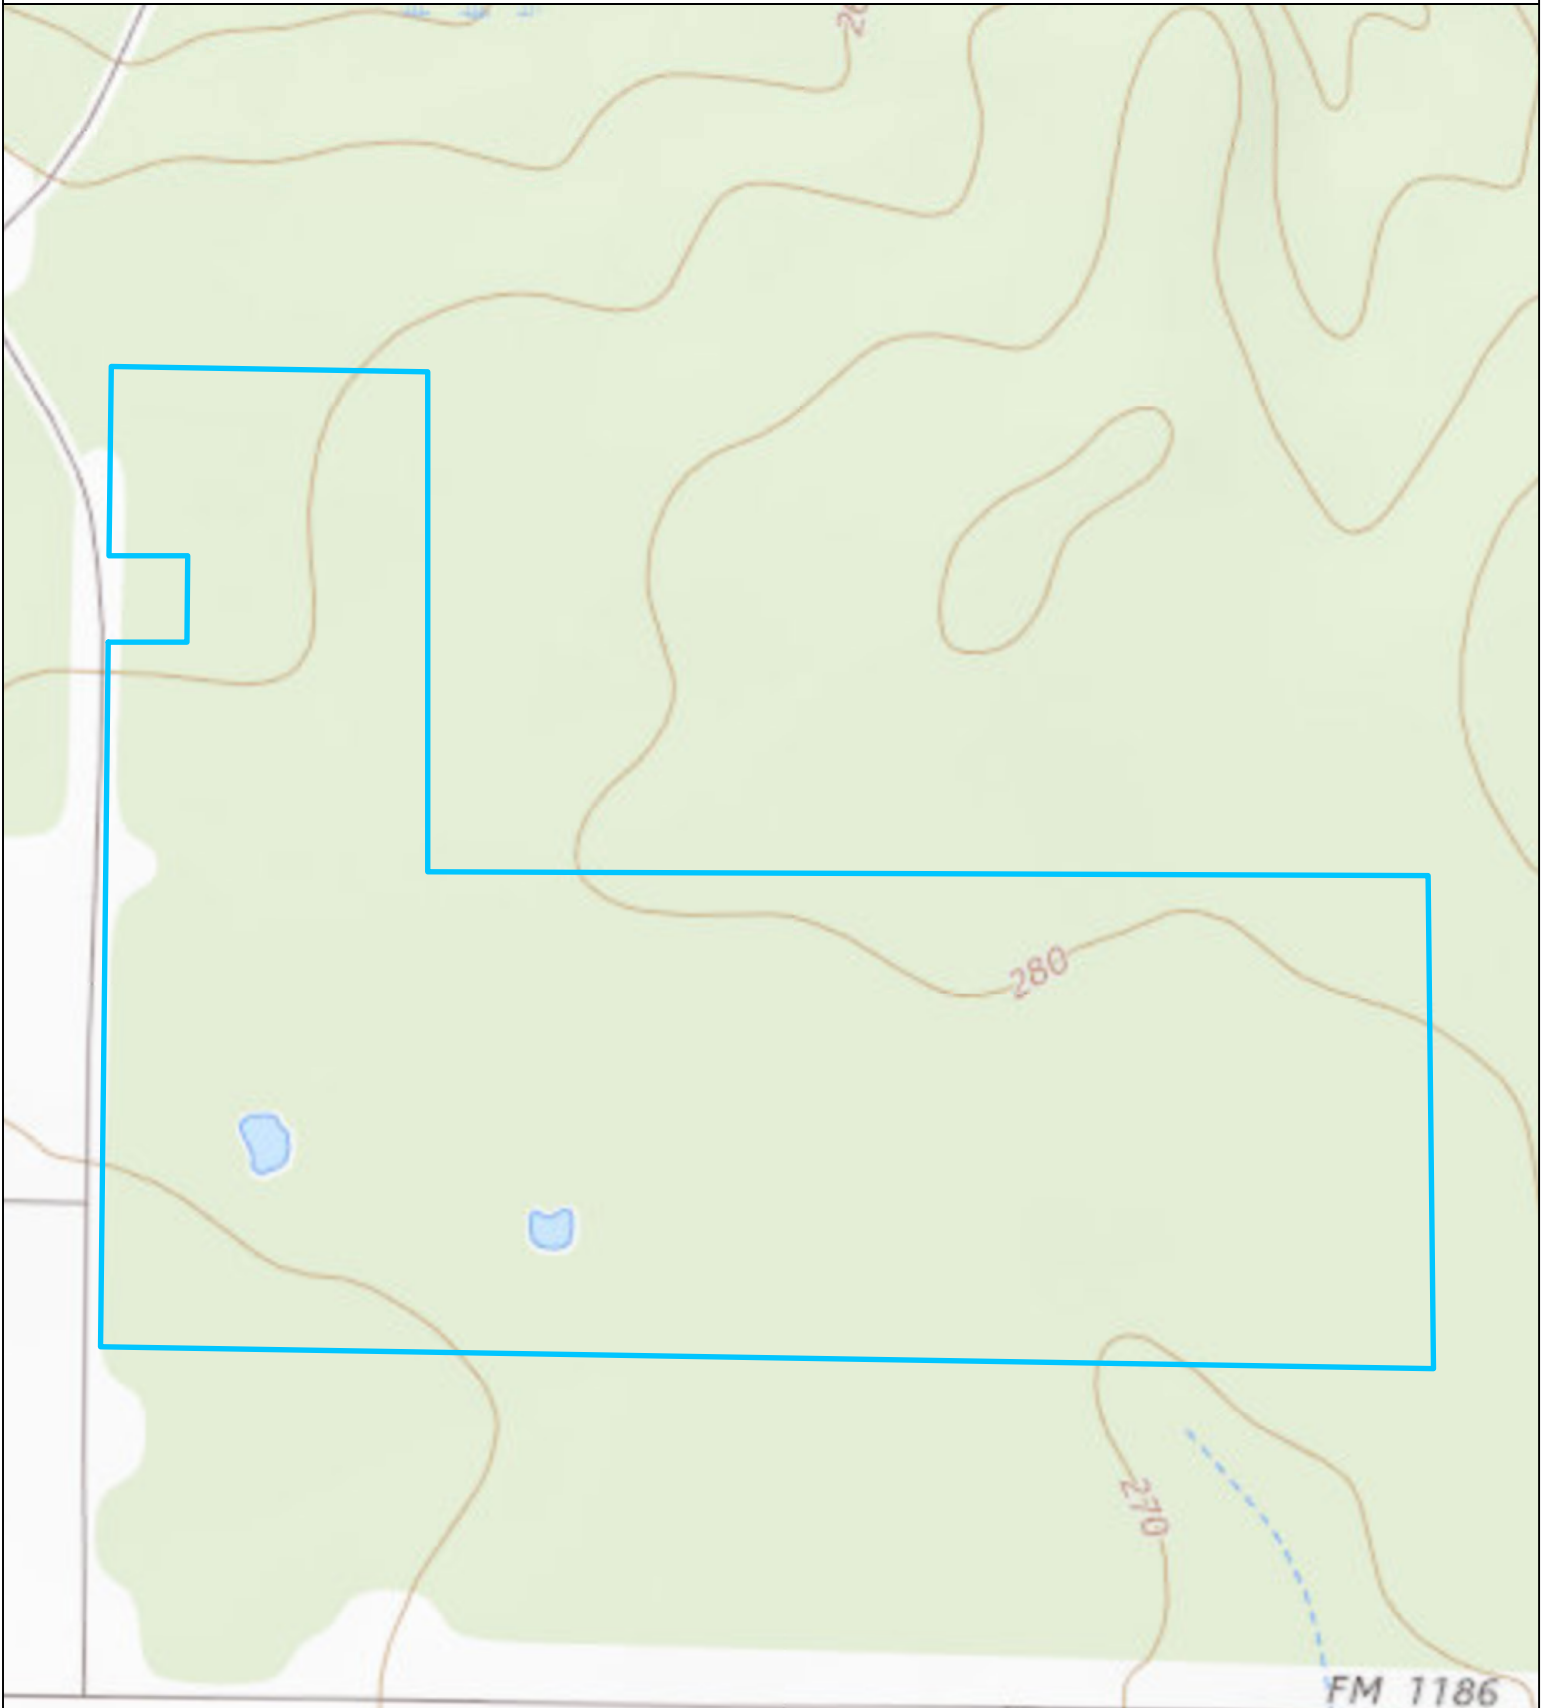

74 Acre Tract
Panola County, Texas

Approximate Boundary

5/9/2019
Imagery: 2015

1 Inch = 381 Feet