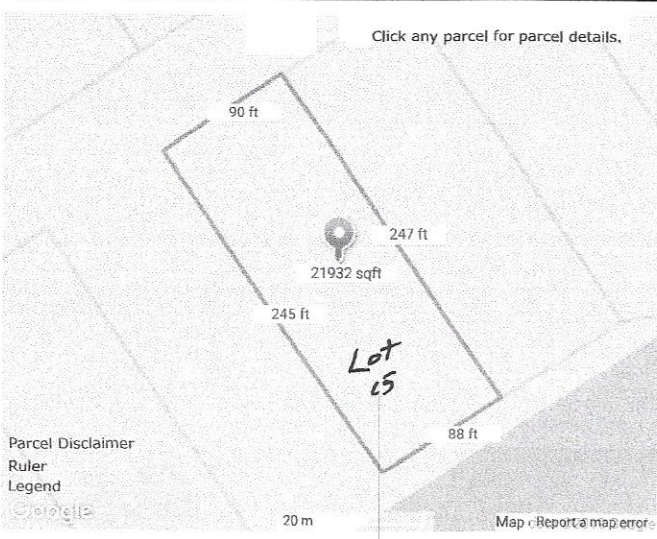

Lots Add/Edit

REQUIRED Map Your Listing Below

MLS Number: 92035630

Get Lat/Long from Address

Using the link under the map to the right, the system will automatically map your property based on the address entered in the Listing Information section. After clicking, you should see the property pin on the map to the right.

Set Lat/Long Manual

OPTIONAL

Choose Google Street View

System Values Below

Area

Elementary School

Middle School

High School

Jump to

Locate Address

Street Address
15 Heritage Drive

City	State	Zip
	Texas	77364

Reset

Place new pin

Selection Tips:

You can drag the blue pin to fine-tune its position. To replace the pin, click or tap 'Place new pin', then click or tap the map.