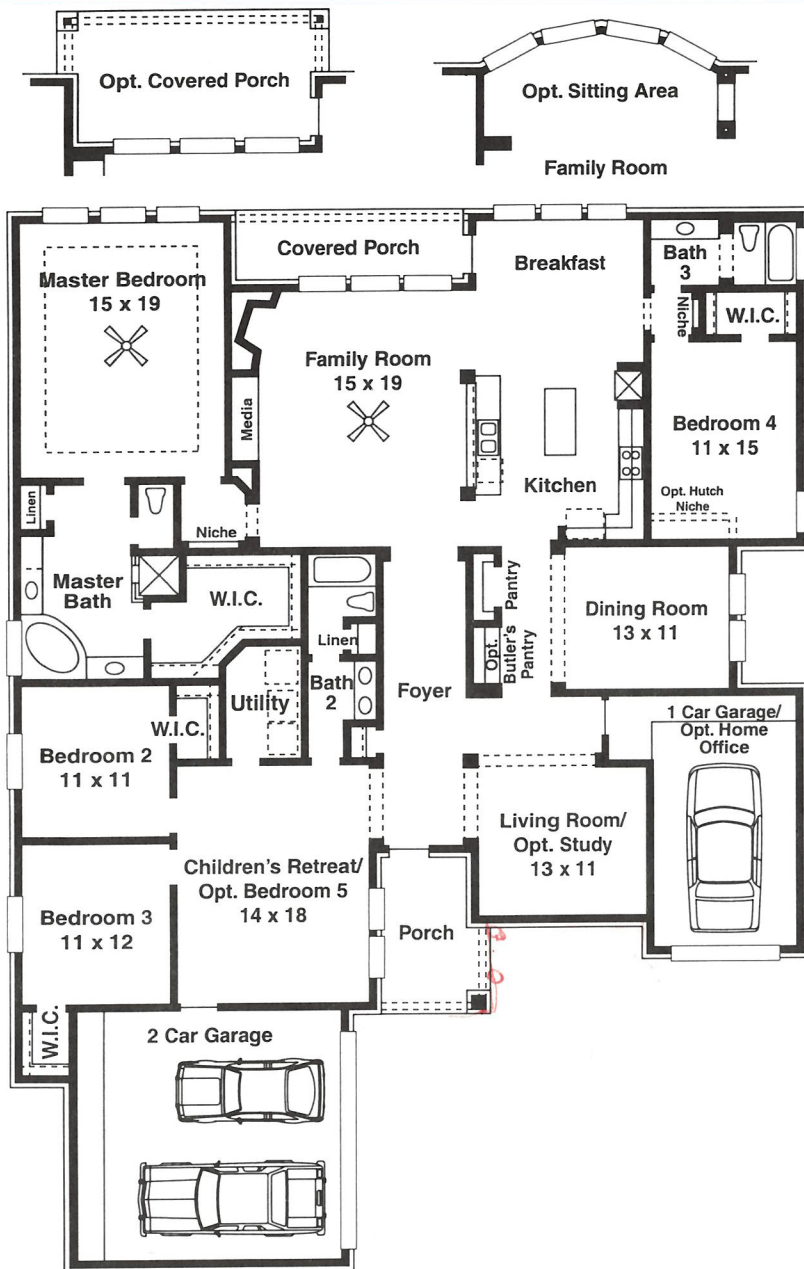

THE ANDERSON

- Flexible floorplan with multiple options
- Formal dining room with optional butler's pantry and easy kitchen access is great for entertaining
- Spacious family room with cozy fireplace opens to breakfast nook and gourmet kitchen
- Grand master suite with luxurious bath
- Children's retreat is perfect for families

4 bedroom / 3 bath / formal dining room /
 formal living room / children's retreat /
 3 car attached garage