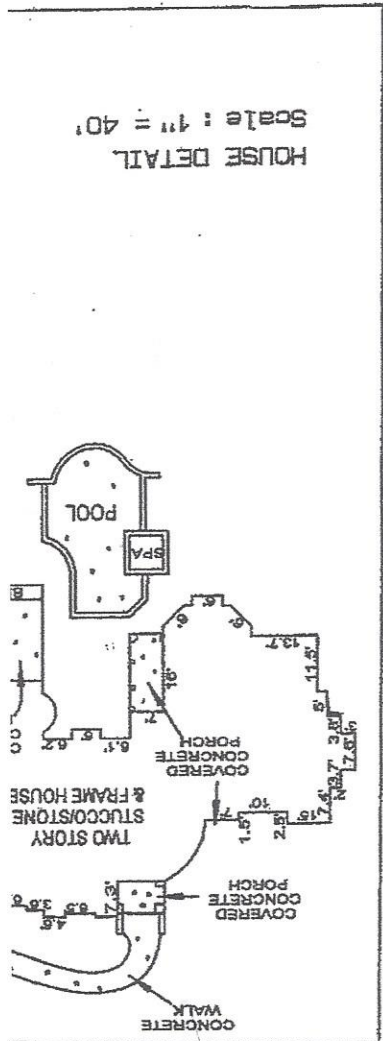

SADDLE RIDGE PASS

(60' R.O.W.)

NOTES:
 PROPERTY
 16502 Sack