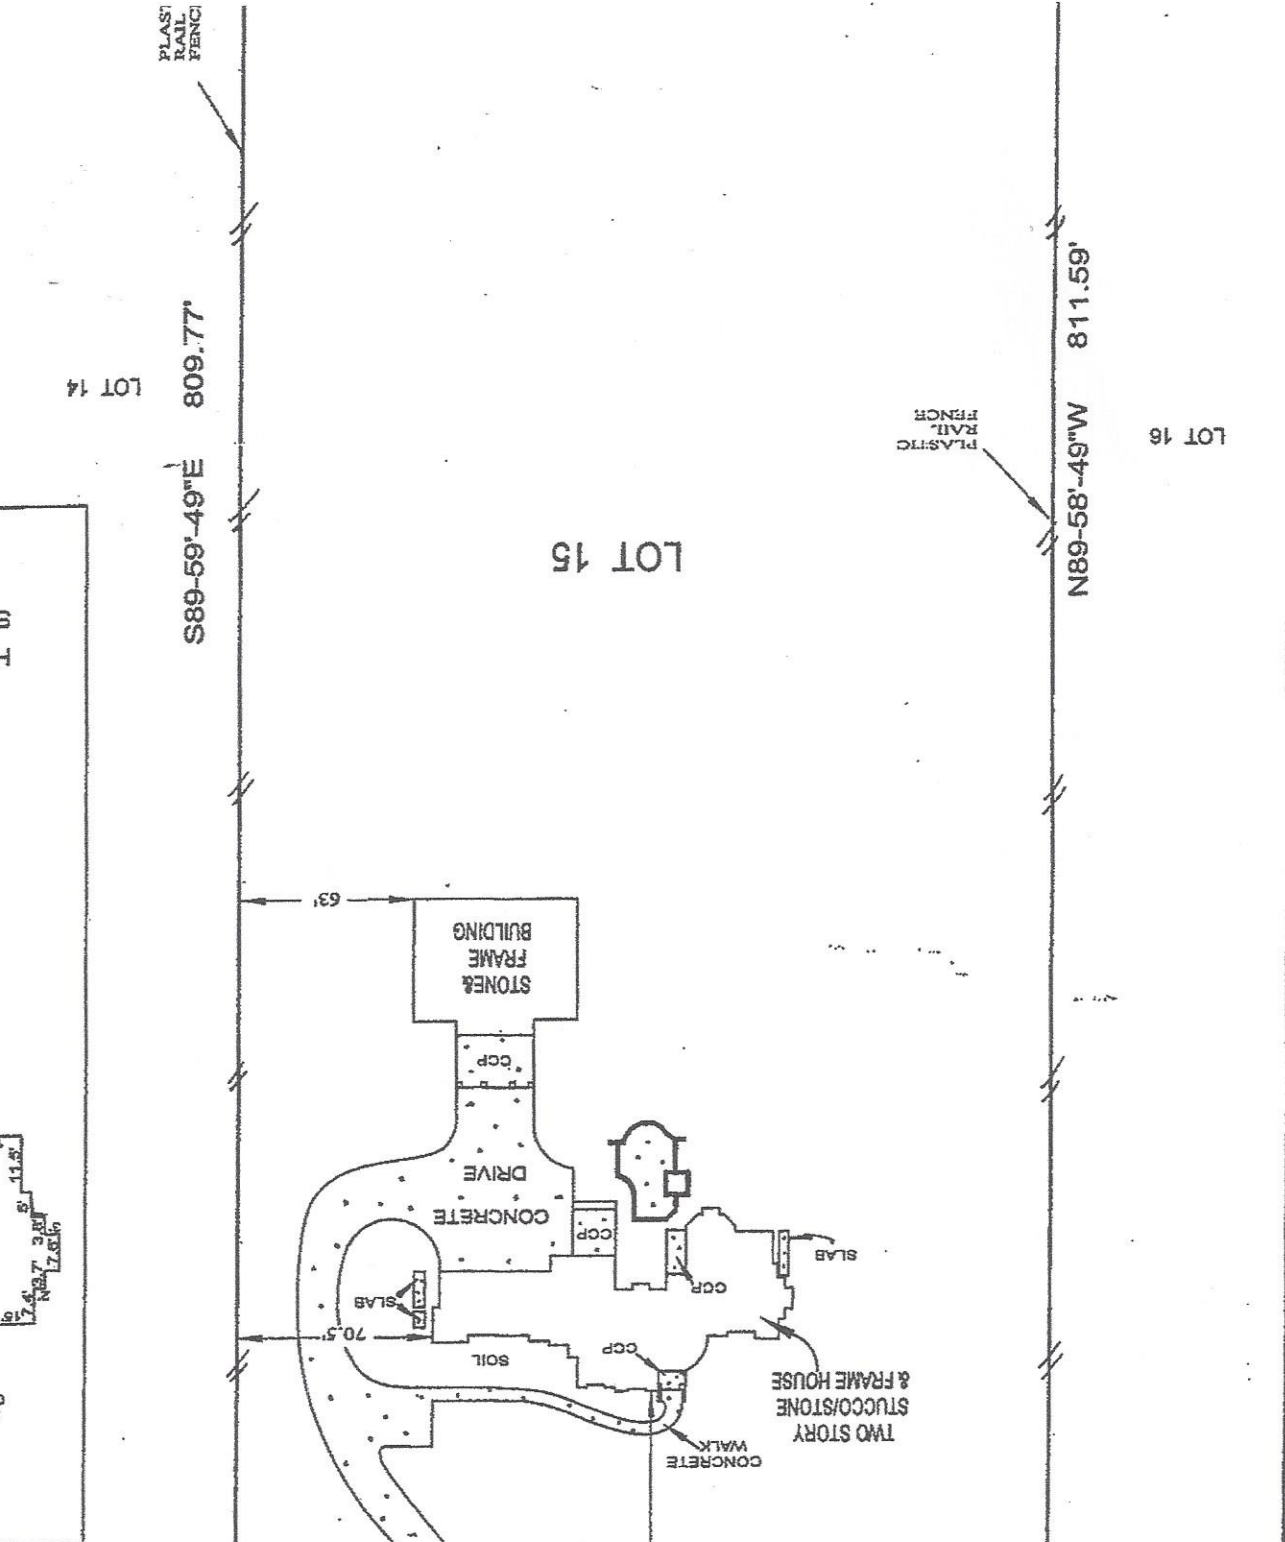

SADDLE RIDGE PASS

(60' R.O.W.)

NOTES:
 PROPERTY
 16502 Sack