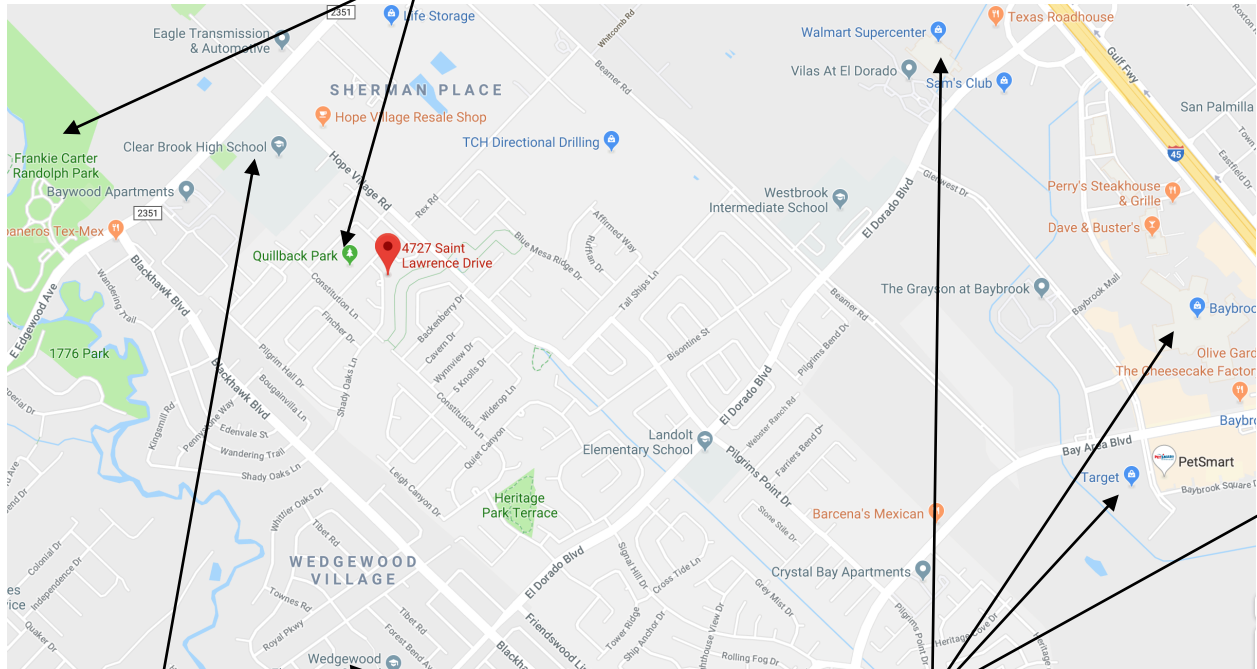

4727 Saint Lawrence Dr, Friendswood Conveniently located

Wonderful parks

Clear Creek Schools
Clear Brook HS
Wedgewood Elementary
Brookside Intermediate

Nearby shopping and restaurants
Baybrook Mall
Wal Mart
Sam's Club
Target
Costco

Great location for your commute

(estimates depending on traffic)

5 minutes to 45

8 minutes to Beltway 8

30 minutes to Galveston Island

30 minutes to Medical Center