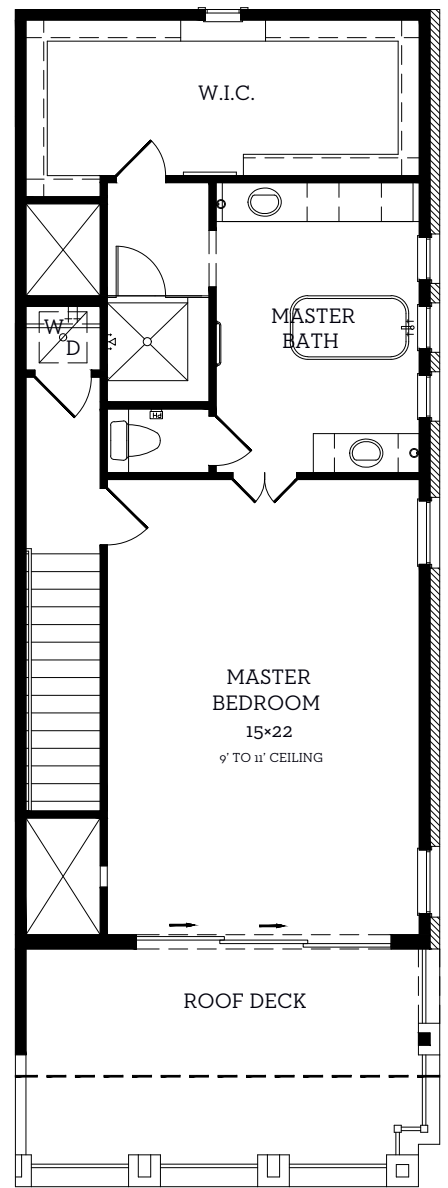

INTOWN

— HOMES —

6232 Kansas St.

2,663 sq.ft.

3 bedrooms / 3.5 baths

All prices, features and plans are subject to change without notice. Square footage is approximate. No representation or warranties either expressed or implied. Are made as to the accuracy of the information herein or with respect to the suitability, usability, merchantability or conditions of any property herein described. All rights Reserved. InTownHomes 2017

INTOWN

— HOMES —

6232 Kansas St.

2,663 sq.ft.

3 bedrooms / 3.5 baths

First Floor
718 sq.ft.

Second Floor
1108 sq.ft.

Third Floor
837 sq.ft.

All prices, features and plans are subject to change without notice. Square footage is approximate. No representation or warranties either expressed or implied. Are made as to the accuracy of the information herein or with respect to the suitability, usability, merchantability or conditions of any property herein described. All rights Reserved. InTownHomes 2017