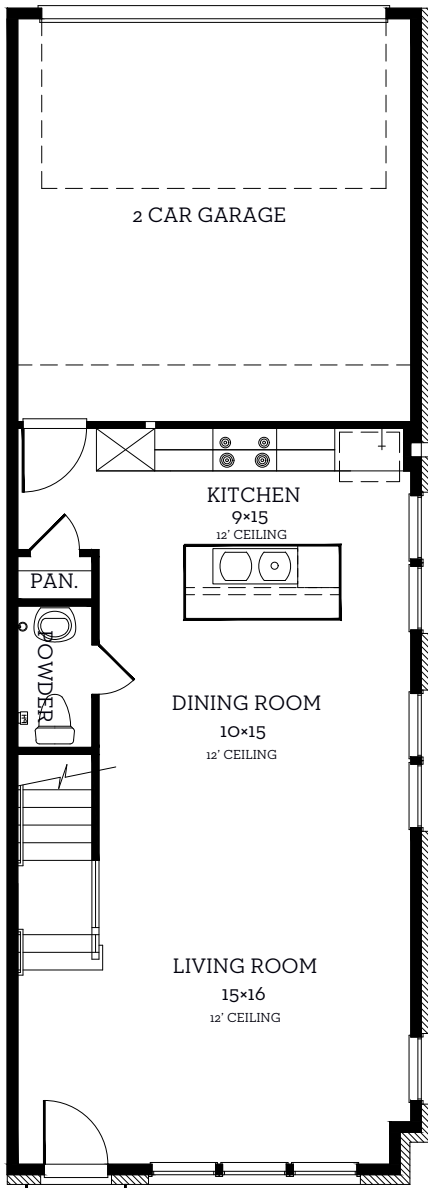

INTOWN

— HOMES —

6232 Kansas St.

2,663 sq.ft.

3 bedrooms / 3.5 baths

All prices, features and plans are subject to change without notice. Square footage is approximate. No representation or warranties either expressed or implied. Are made as to the accuracy of the information herein or with respect to the suitability, usability, merchantability or conditions of any property herein described. All rights Reserved. InTownHomes 2017

INTOWN

— HOMES —

6232 Kansas St.

2,663 sq.ft.

3 bedrooms / 3.5 baths

First Floor
718 sq.ft.

Second Floor
1108 sq.ft.

Third Floor
837 sq.ft.