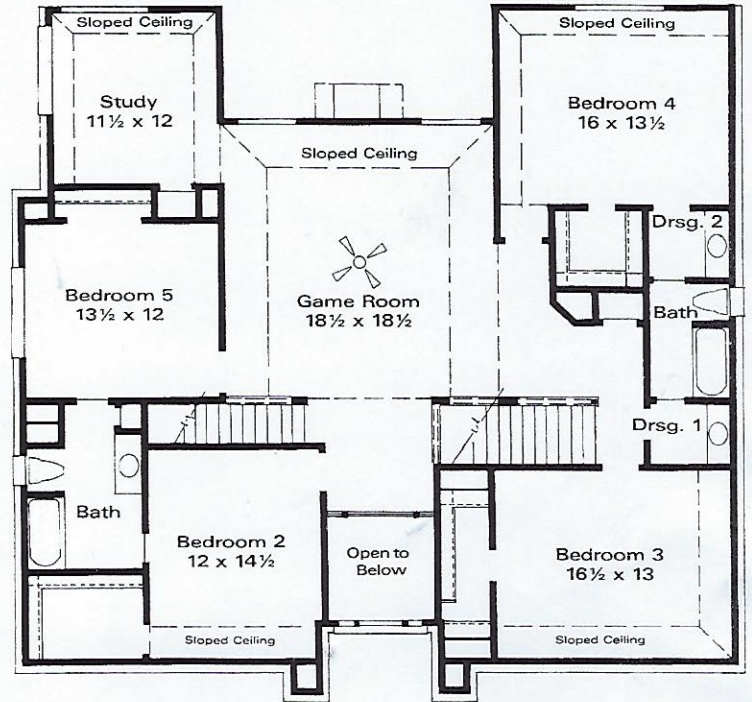

The Waterford

4154 SF

5 bedroom with master down/formal living & dining/family room/gameroom/3½ bath/detached garage

- Spacious family room with wet bar
- Dramatic two story entry
- Executive bath with oversized tub and closets
- Two staircases for added convenience to upper level
- Optional study or servants quarters upstairs
- Unique Hollywood bath arrangement in guest areas

12922 OAKLAND DRIVE
SUGAR LAND, TX
AUGUST, 1989

NEWMARK
HOME CORPORATION