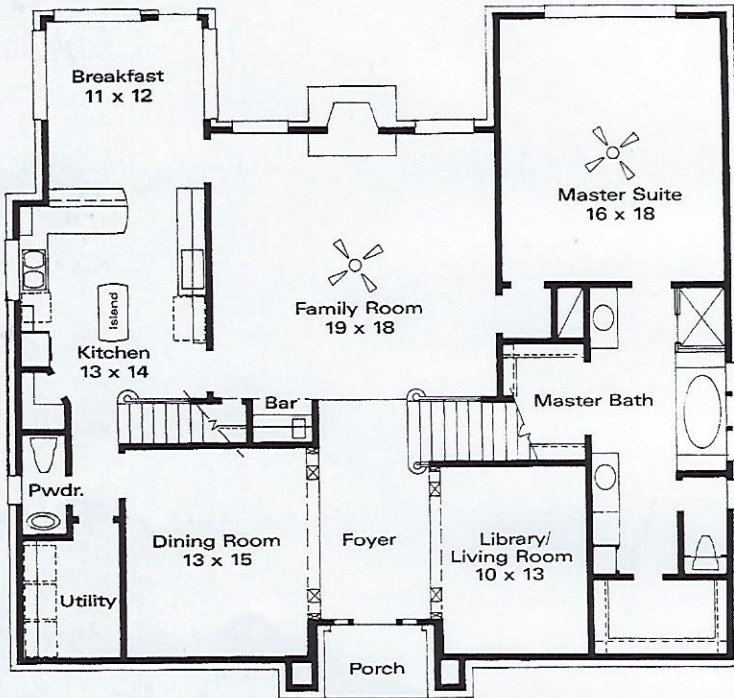

The Waterford

4154 SF

5 bedroom with master down/formal living & dining/family room/gameroom/3½ bath/detached garage

- Spacious family room with wet bar
- Dramatic two story entry
- Executive bath with oversized tub and closets
- Two staircases for added convenience to upper level
- Optional study or servants quarters upstairs
- Unique Hollywood bath arrangement in guest areas

12922 OAKLAND DRIVE
SUGAR LAND, TX
AUGUST, 1989

NEWMARK
HOME CORPORATION