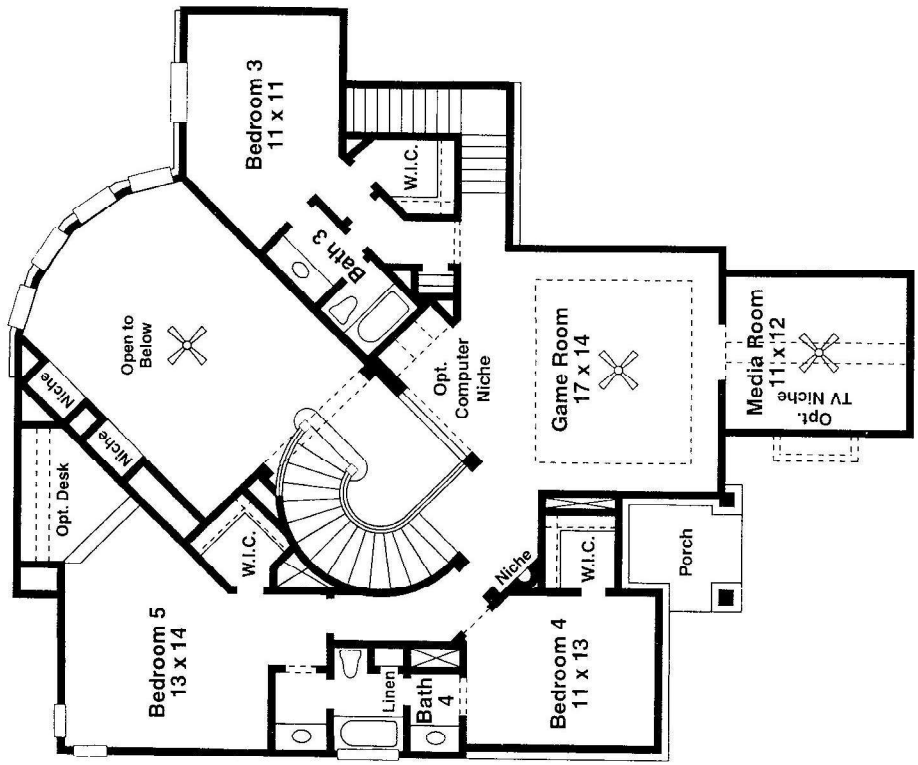

- Both formals flank foyer with curved staircase
- Dramatic two-story family room
- Flex space options for sunroom or home office
- Gourmet kitchen with cozy breakfast nook opens to family room
- Private master suite with luxurious bath
- Spacious game room opens to media room
- Ample secondary bedrooms with walk-in closets and easy bath access

5 bedroom / 4 bath / formal dining / formal living / family room / game room / media room / attached garage