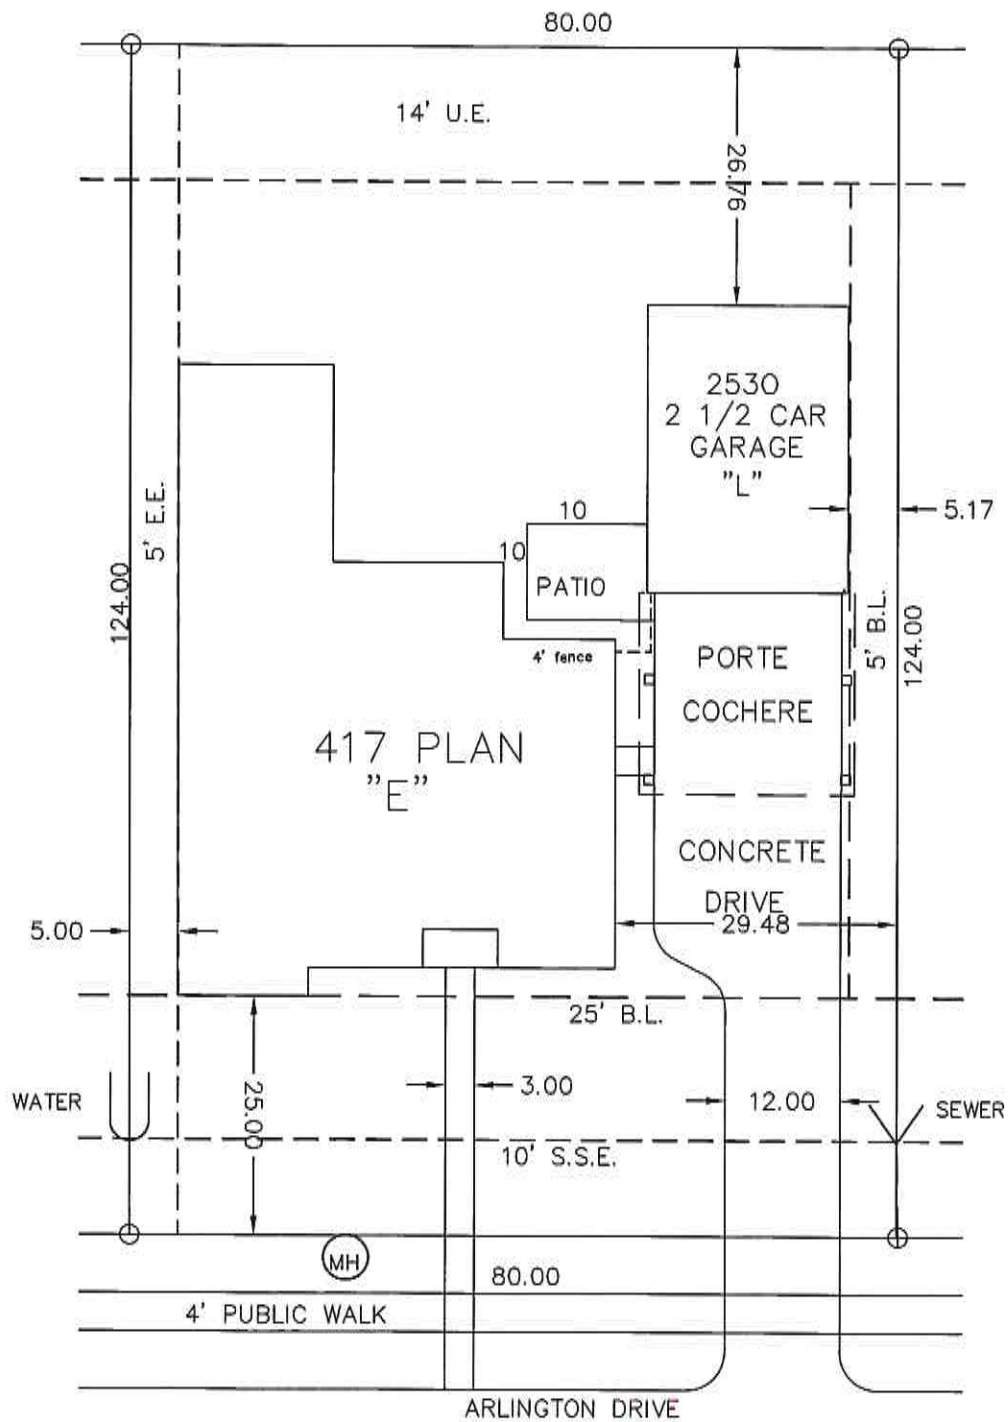

207 E. EDGEWOOD  
FRIENDSWOOD, TEXAS  
77546

LOT AREA = 9,920 SQ.FT.  
SCALE: 1" = 20'

6803 ARLINGTON DRIVE  
LOT 13 BLOCK 1 LAKELAND SEC. 4  
MANVEL, BRAZORIA CNTY., TEXAS