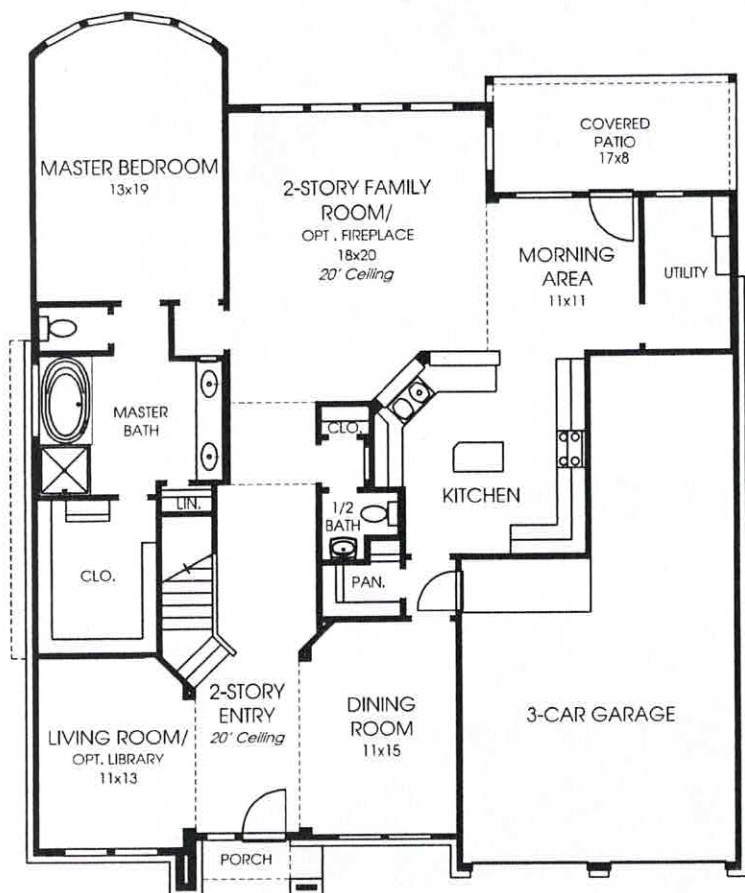

DESIGNS

Plan 3391W

This home contains approximately 3,391 square feet and includes four bedrooms and three and a half baths.

Note: Any options listed on this brochure are available at an additional cost.

Not included: inside keyed deadbolt locks, refrigerators, furnishings, drapery, plants, decorator items and all other personal property being used in model homes. Builder reserves the right to make changes in the plans and specifications, and to substitute material of similar quality. Room dimensions indicate approximate inside area measurements.