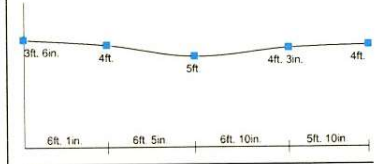

Pool Depth Profile

Water Features

Size: 25.3 x 6.3 -SPA 6' Sq Ft: 188'
Depth: ftd Perimeter: 73' 4"
Est. Total Gallons: 5567 Spillway: yes
Raised Height Spa: 12" Skimmers: _____
Returns: _____ Tile: CHOICE
Interior Material: ftd
Special: Fire / Water Bowl
Notes: _____

Hardscapes

Deck Type: TBD Elevation: _____
Total Deck Sq Ft: 450 +/- Perimeter: _____
Raised Beam: _____ Lip Style: _____
Material 1: _____ Material 2: _____
Special: _____
Notes: _____

Pool Equipment

POOL PUMP: _____ 2ND PUMP: _____
FILTRATION: _____ FILTER SIZE: _____
HEATER: _____ INLINE: _____
TIMER: _____ GAS: _____
SPECIAL: _____
NOTES: Siphone breaking valve downstream to cut off valves Drains ASME/ANSI A112-19.8M R22
_____
_____