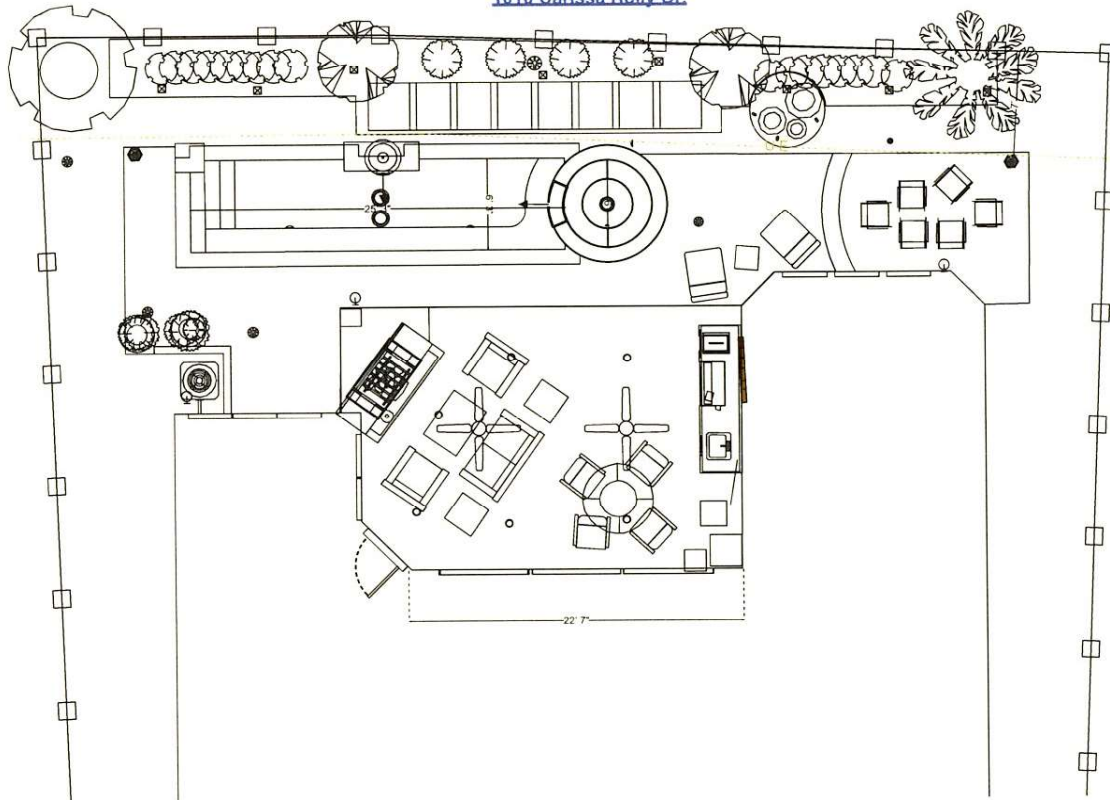

1010 Carissa Holly Dr.