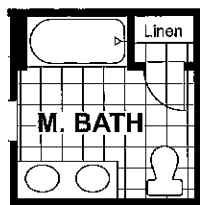

## MATAGORDA

COVERED PORCH  
OPT. COVERED PORCH

OPT. GARDEN BATH

OPT. DBL. VANITY

OPT. STUDY

OPT. FIREPLACE

Rev. 04/03

Plans, prices, specifications subject to change without notice. See Sales Counselor for details. All floor plans and exterior renderings are artist's conceptions. All dimensions are approximate. Floor plans, room sizes, exteriors and standard features may vary based on the elevation and options selected. Ryland Homes reserves the right to modify all plans and specifications without notice or obligation.