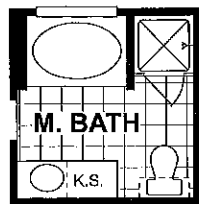

## MATAGORDA

COVERED PORCH  
OPT. COVERED PORCH

OPT. GARDEN BATH

OPT. DBL. VANITY

OPT. STUDY

OPT. FIREPLACE

Rev. 04/03

Plans, prices, specifications subject to change without notice. See Sales Counselor for details. All floor plans and exterior renderings are artist's conceptions. All dimensions are approximate. Floor plans, room sizes, exteriors and standard features may vary based on the elevation and options selected. Ryland Homes reserves the right to modify all plans and specifications without notice or obligation.