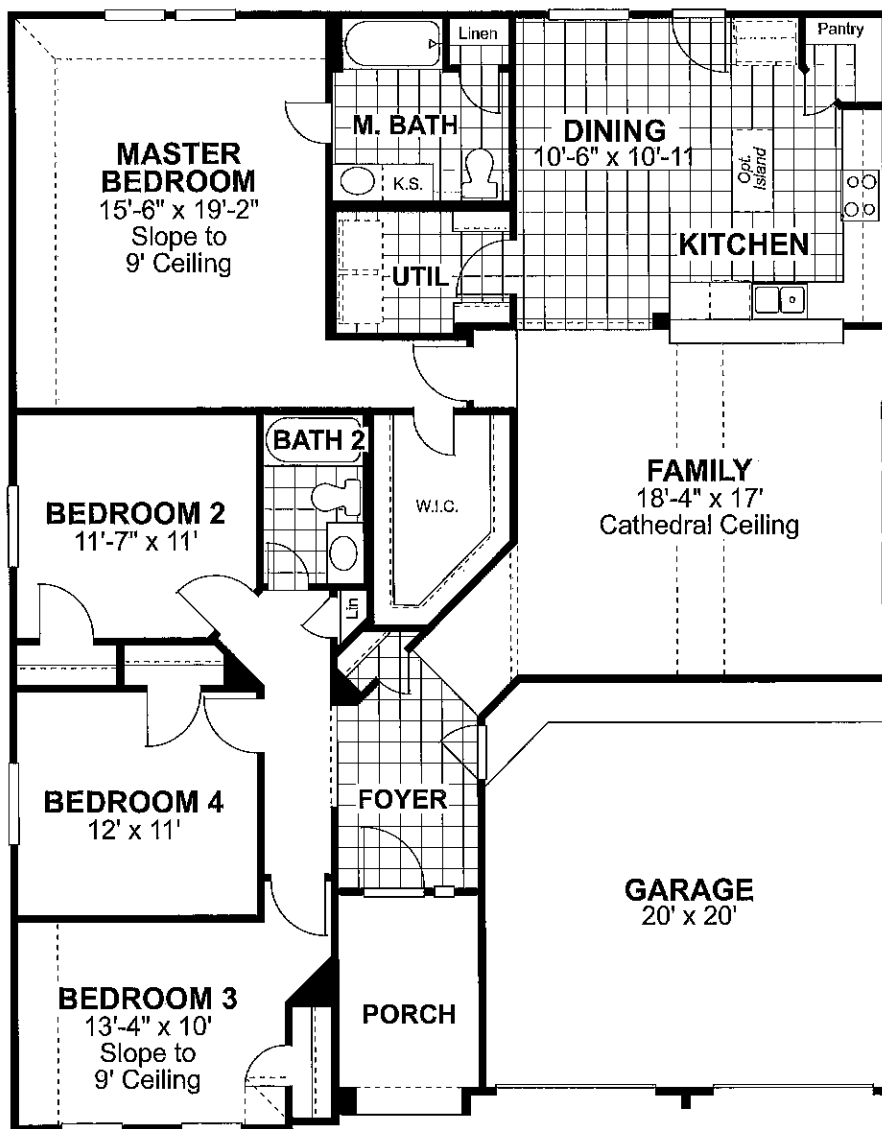

## MATAGORDA

COVERED PORCH  
OPT. COVERED PORCH

OPT. GARDEN BATH

OPT. DBL. VANITY

OPT. STUDY

OPT. FIREPLACE

Rev. 04/03

Plans, prices, specifications subject to change without notice. See Sales Counselor for details. All floor plans and exterior renderings are artist's conceptions. All dimensions are approximate. Floor plans, room sizes, exteriors and standard features may vary based on the elevation and options selected. Ryland Homes reserves the right to modify all plans and specifications without notice or obligation.