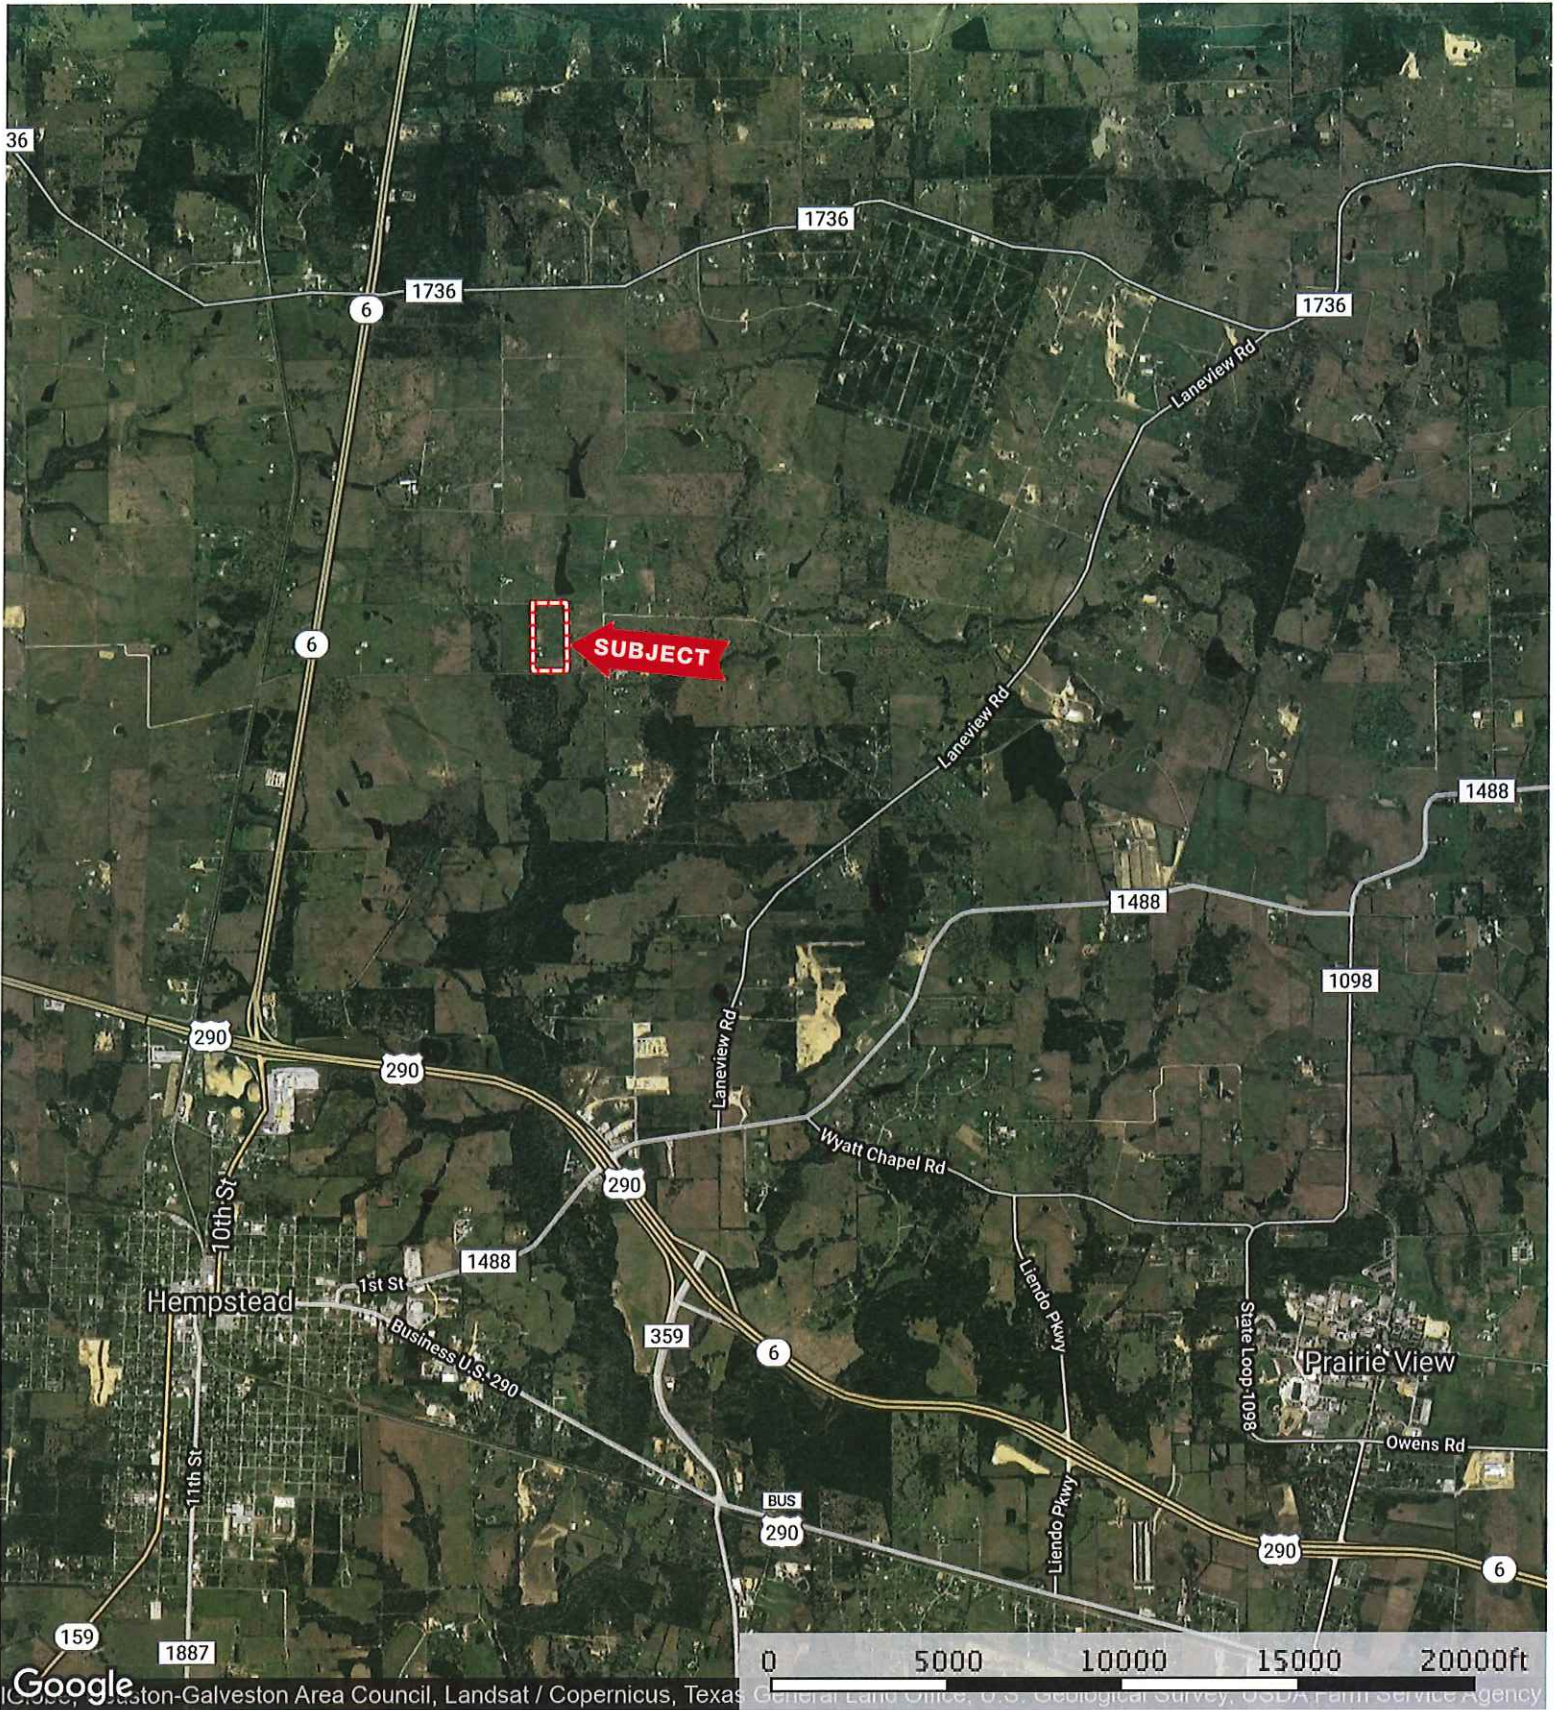

41230 Kelley Rd.
Waller County, Texas, AC +/-

Google
Houston-Galveston Area Council, Landsat / Copernicus, Texas General Land Office, U.S. Geological Survey, USDA Farm Service Agency

 Boundary

 The information contained herein was obtained from sources deemed to be reliable. MapRight Services makes no warranties or guarantees as to the completeness or accuracy thereof.

41230 Kelley Rd.
Waller County, Texas, AC +/-

Google Imagery © 2019, DigitalGlobe, Houston-Galveston Area Council, Texas General Land Office, U.S. Geological Survey, USDA Farm Service Agency

 Boundary

 The information contained herein was obtained from sources deemed to be reliable. MapRight Services makes no warranties or guarantees as to the completeness or accuracy thereof.

41230 Kelley Rd.
Waller County, Texas, AC +/-

- Boundary
- 100 Year Floodplain
- 500 Year Floodplain
- Floodway
- Special
- Unmapped/Not