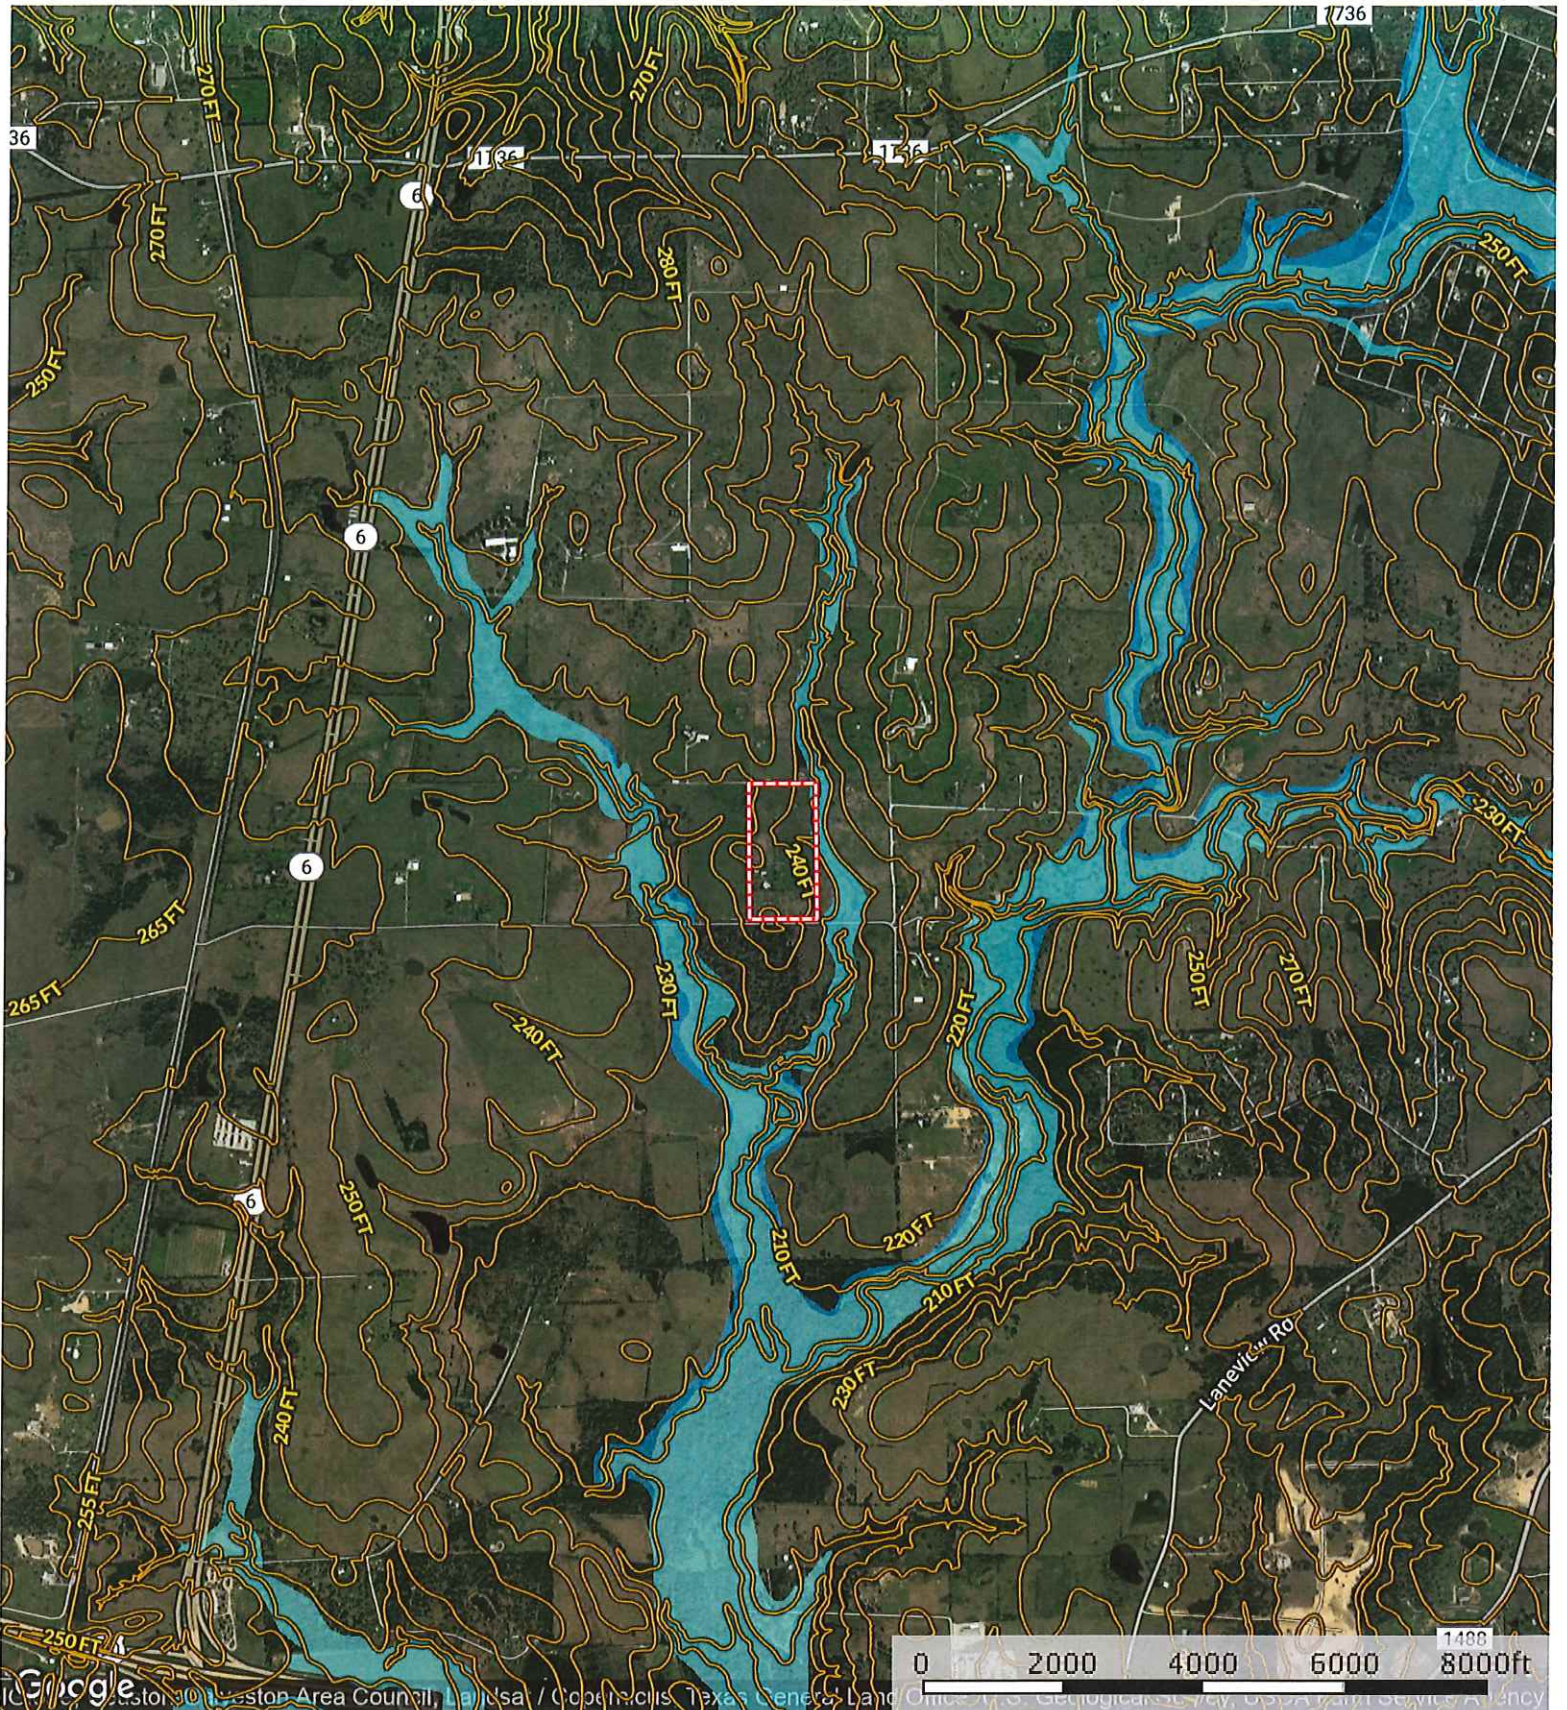

41230 Kelley Rd.
Waller County, Texas, AC +/-

- Boundary
- 100 Year Floodplain
- 500 Year Floodplain
- Floodway
- Special
- Unmapped/Not