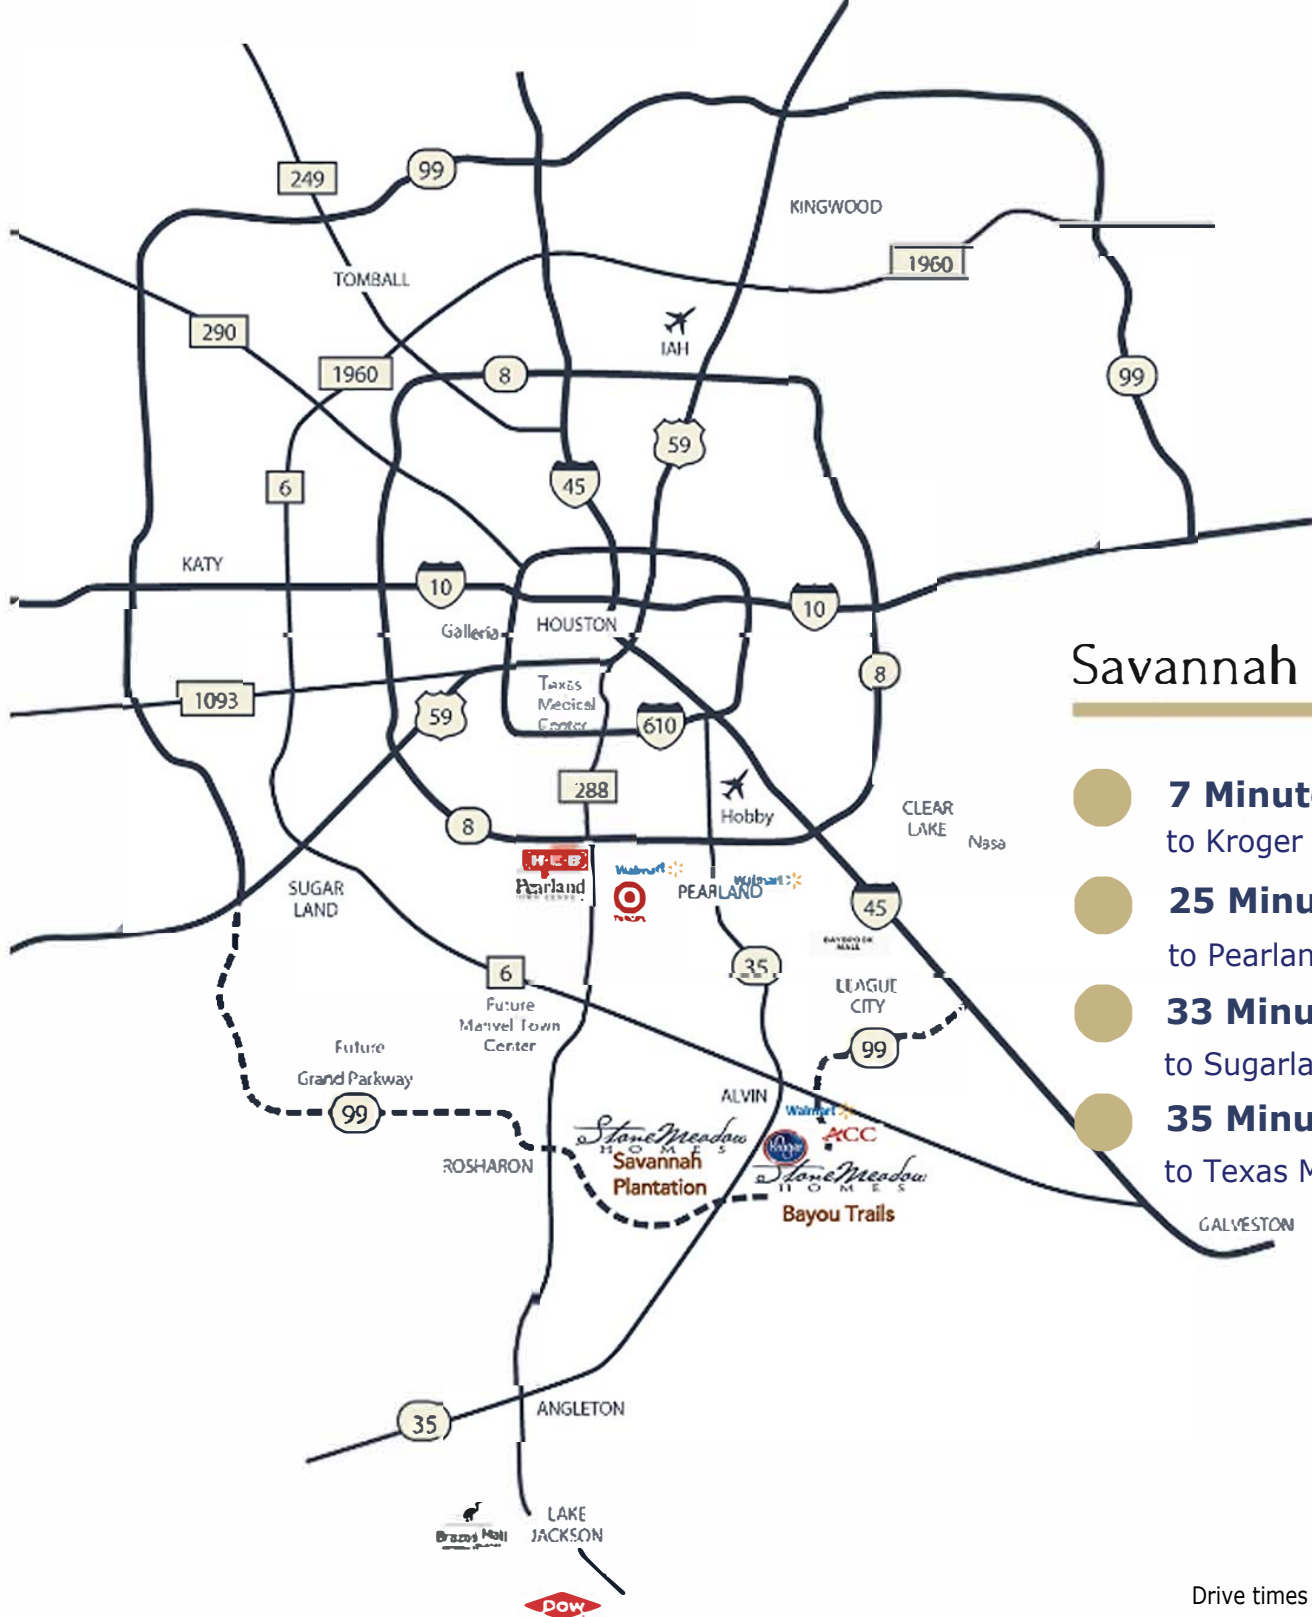

Stone Meadow HOMES

Savannah Plantation in Rosharon, TX

- **7 Minutes** to Kroger Signature Alvin
- **25 Minutes** to Pearland Town Center
- **33 Minutes** to Sugarland
- **35 Minutes** to Texas Medical Center
- **35 Minutes** to Hobby Airport
- **38 Minutes** to Dow Chemical Freeport
- **40 Minutes** to Surfside Beach

Drive times are approximate and may vary due to traffic and weather conditions.