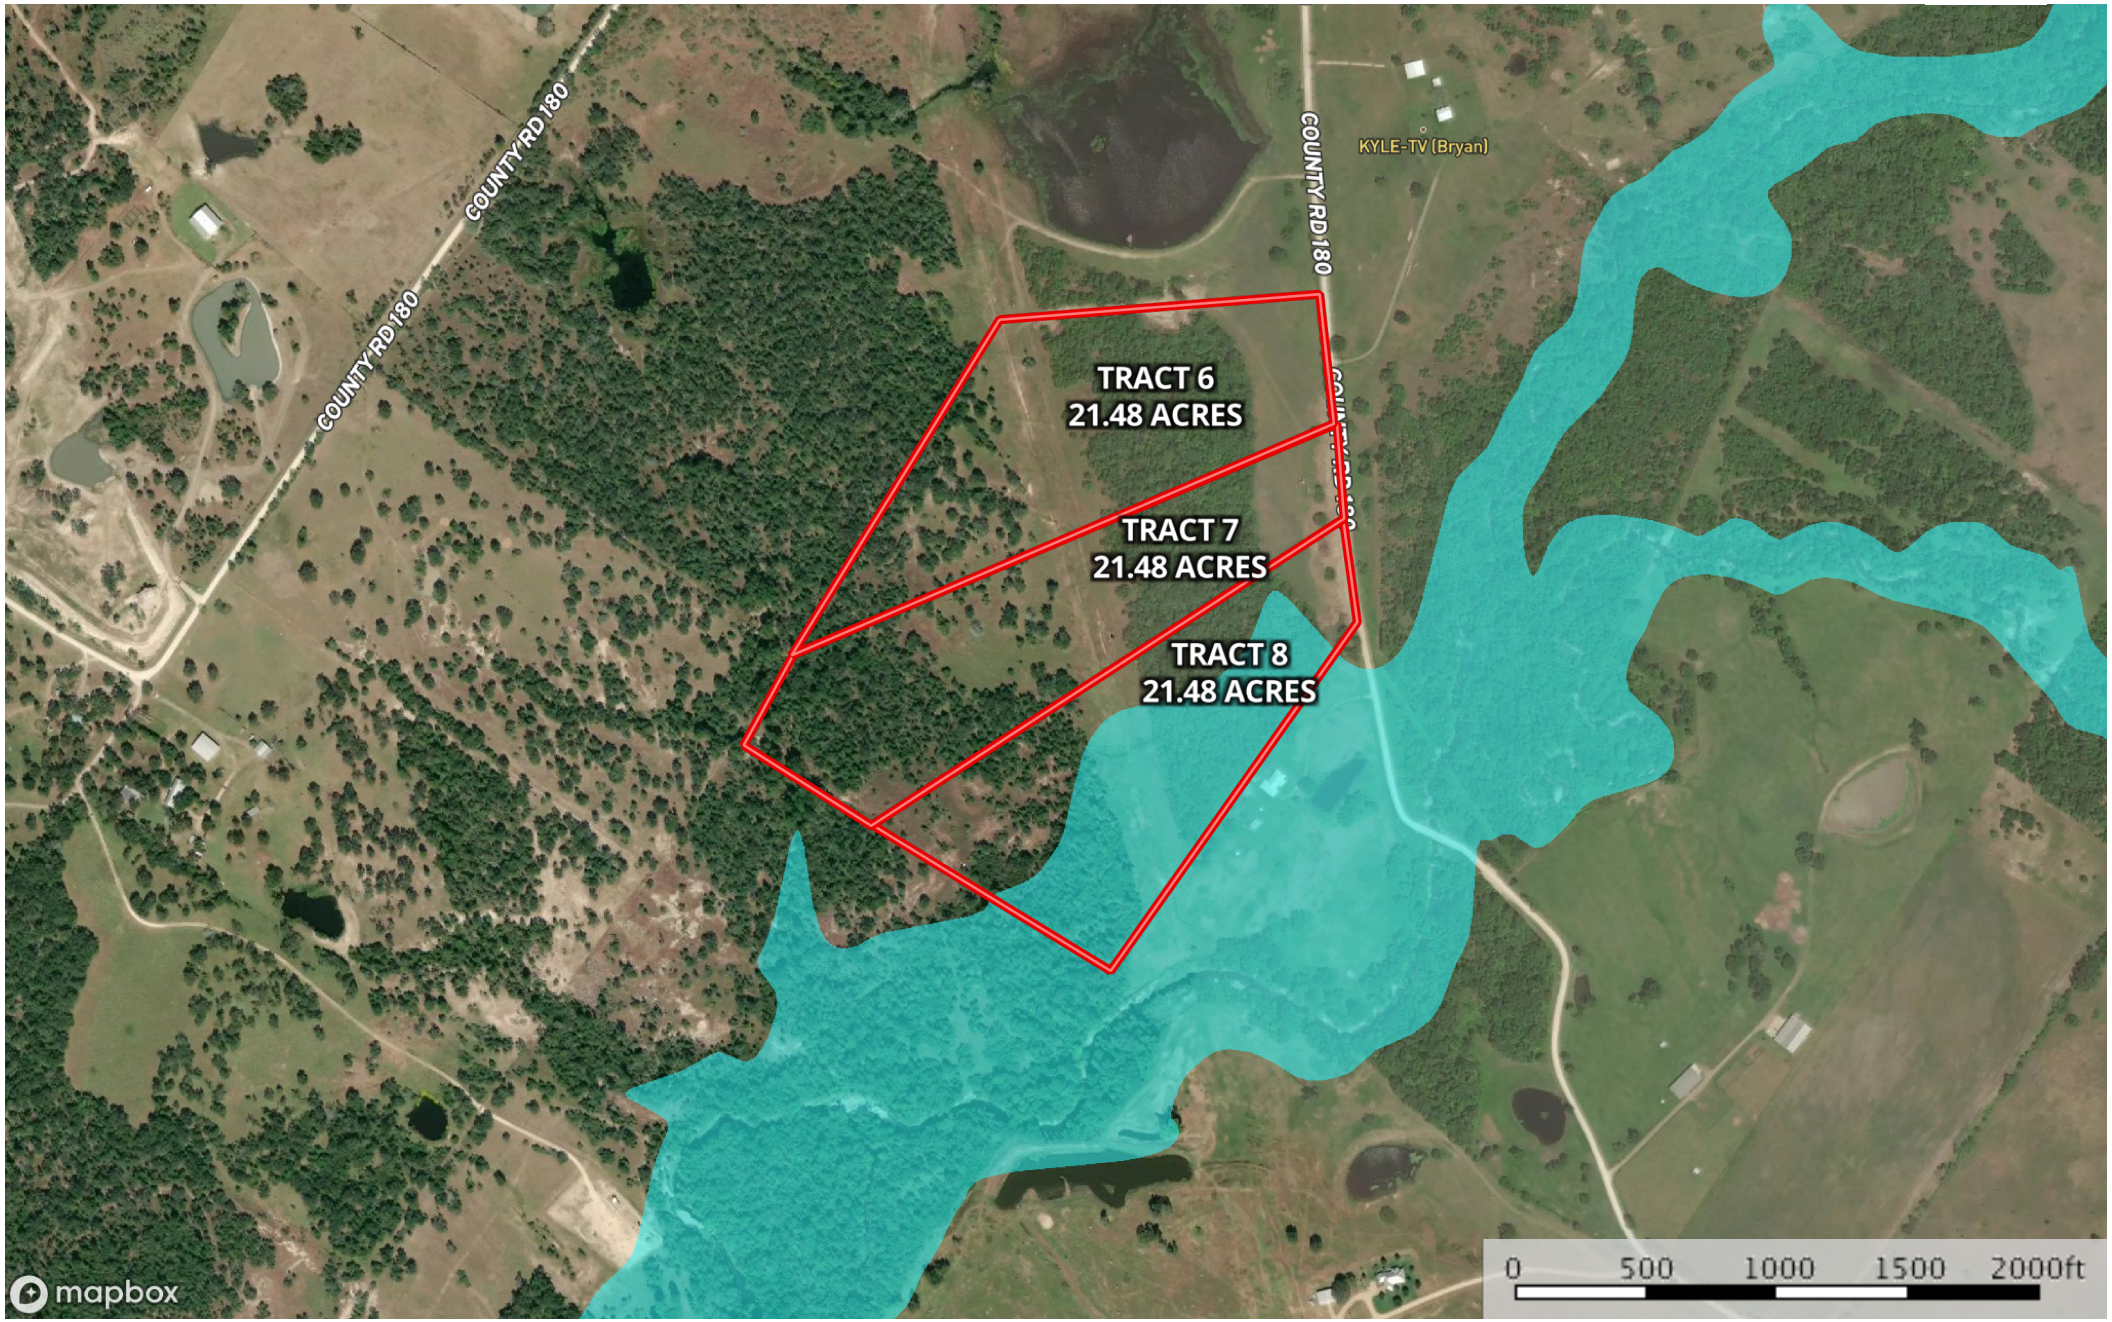

Tracts 6-8 FEMA Flood Map

Texas, 21.48 AC +/-

-  Boundary
-  100 Year Floodplain
-  500 Year Floodplain
-  Floodway
-  Special
-  Unmapped/ Not Included