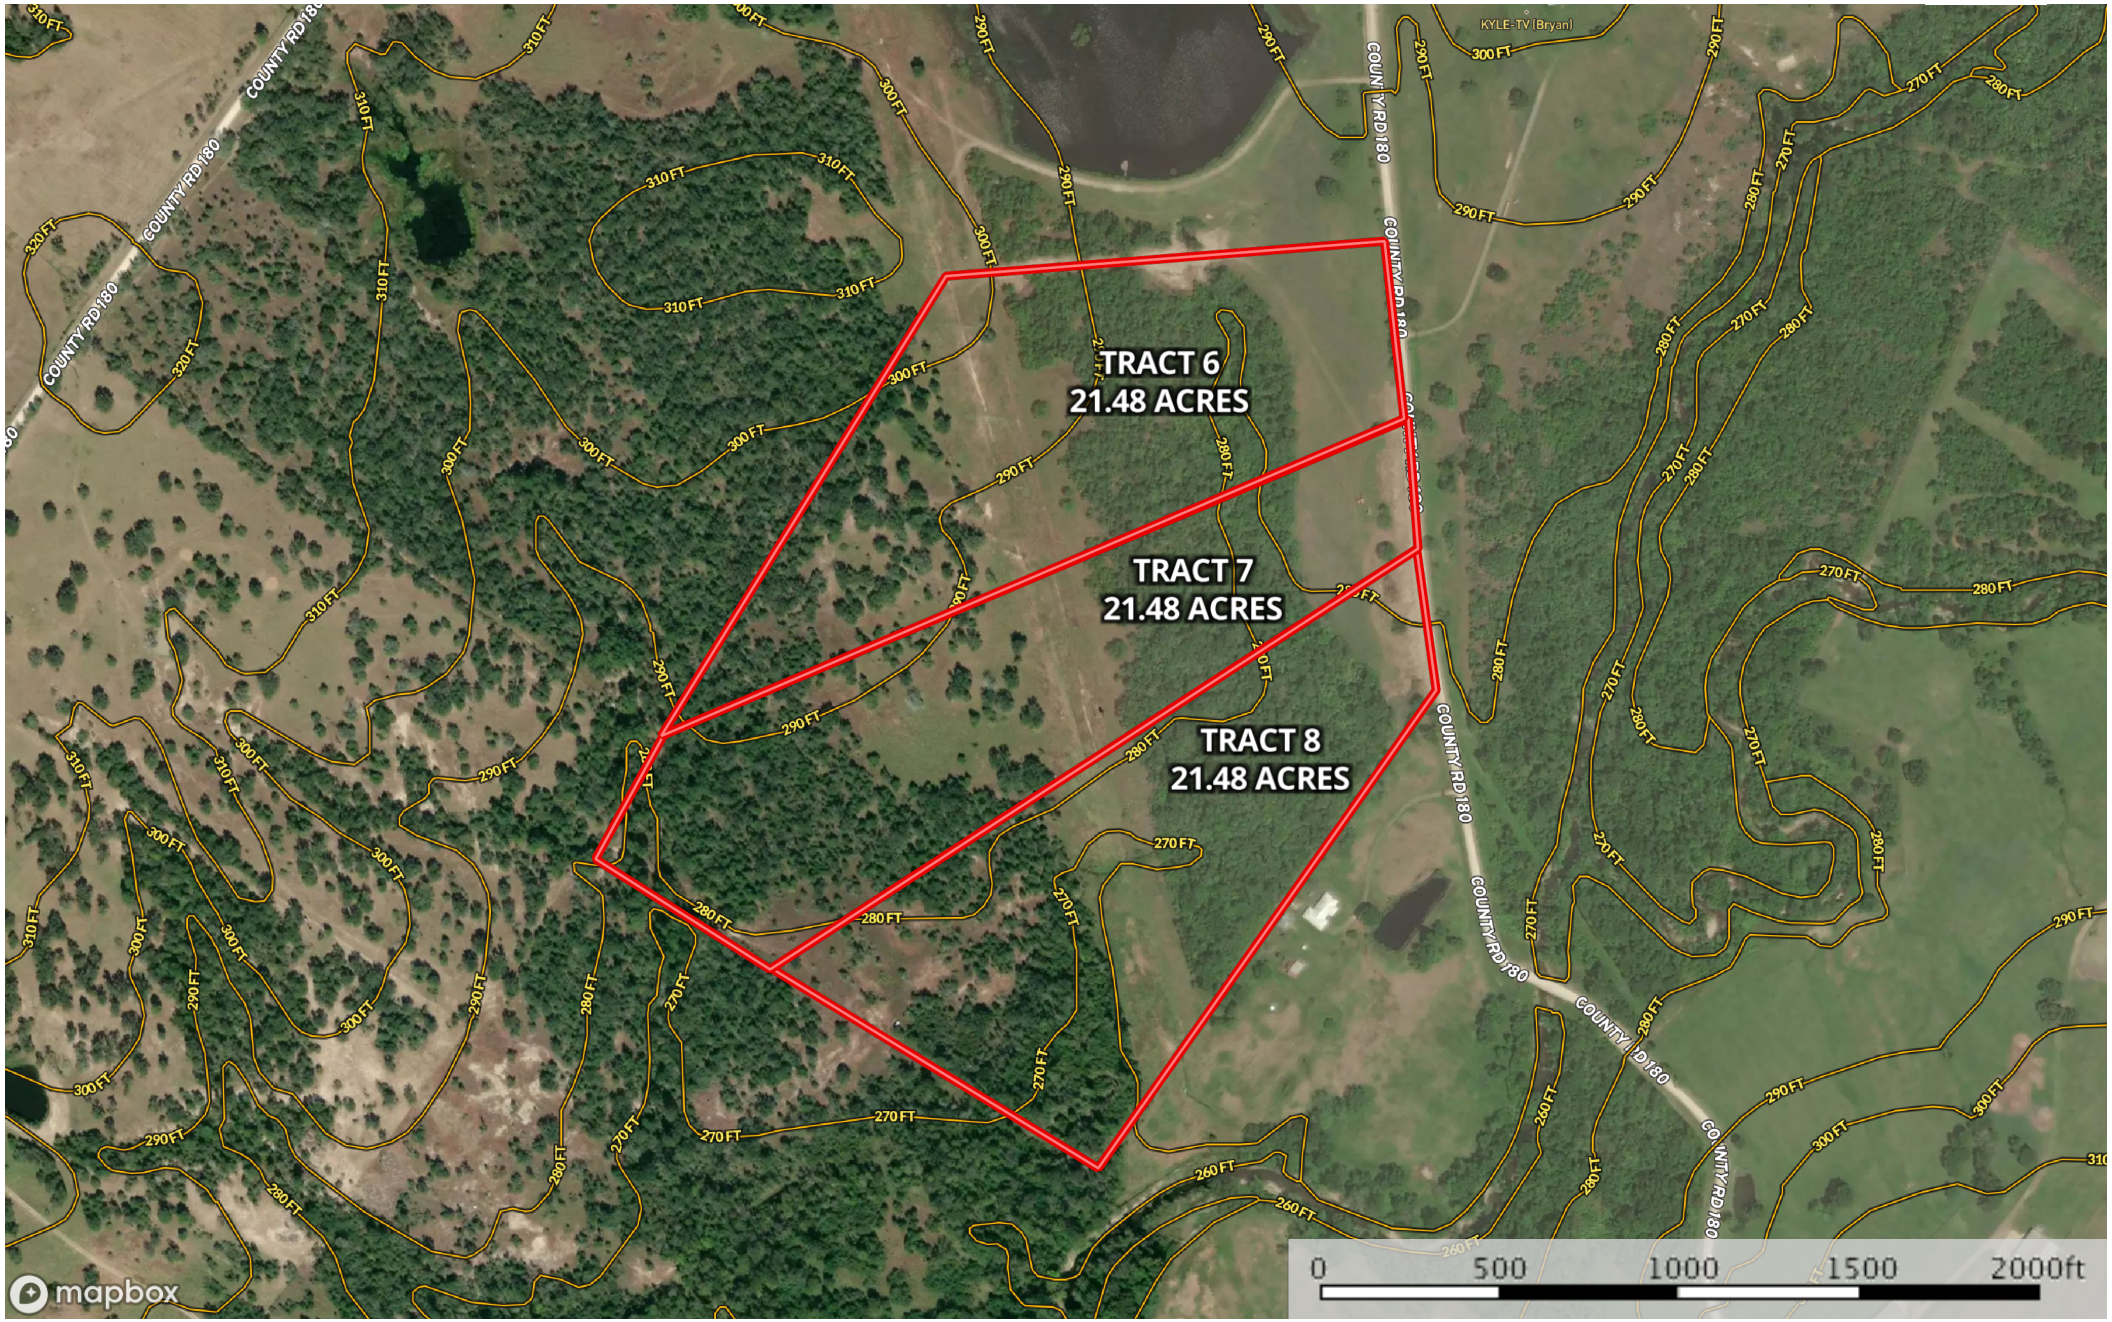

# Tracts 6-8 FEMA Flood Map

Texas, 21.48 AC +/-

mapbox

- Boundary
- Secondary Sch. Dist.
- Elementary Sch. Dist.
- Unified Sch. Dist.