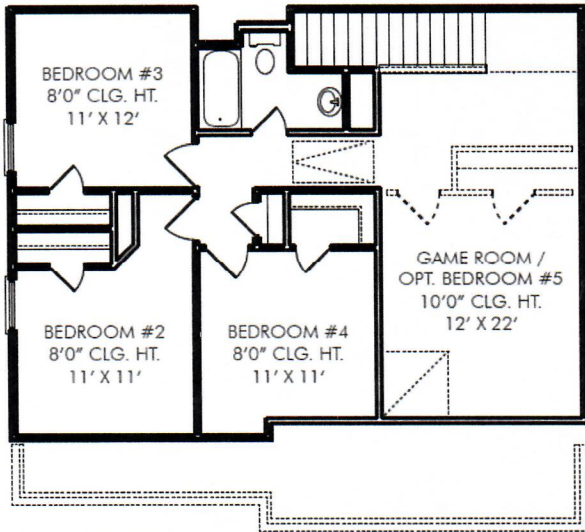

THE BEDFORD • 2,268 Sq. Ft.

- 4 Bedrooms, 2 1/2 Baths
- Spacious Family Room
- Master Bedroom with Large Walk-In Closet

SECOND FLOOR

FIRST FLOOR

Approved by: 01/02/2017

All square footage is approximate. Anglia Homes reserves the right to change specifications and designs without notice.