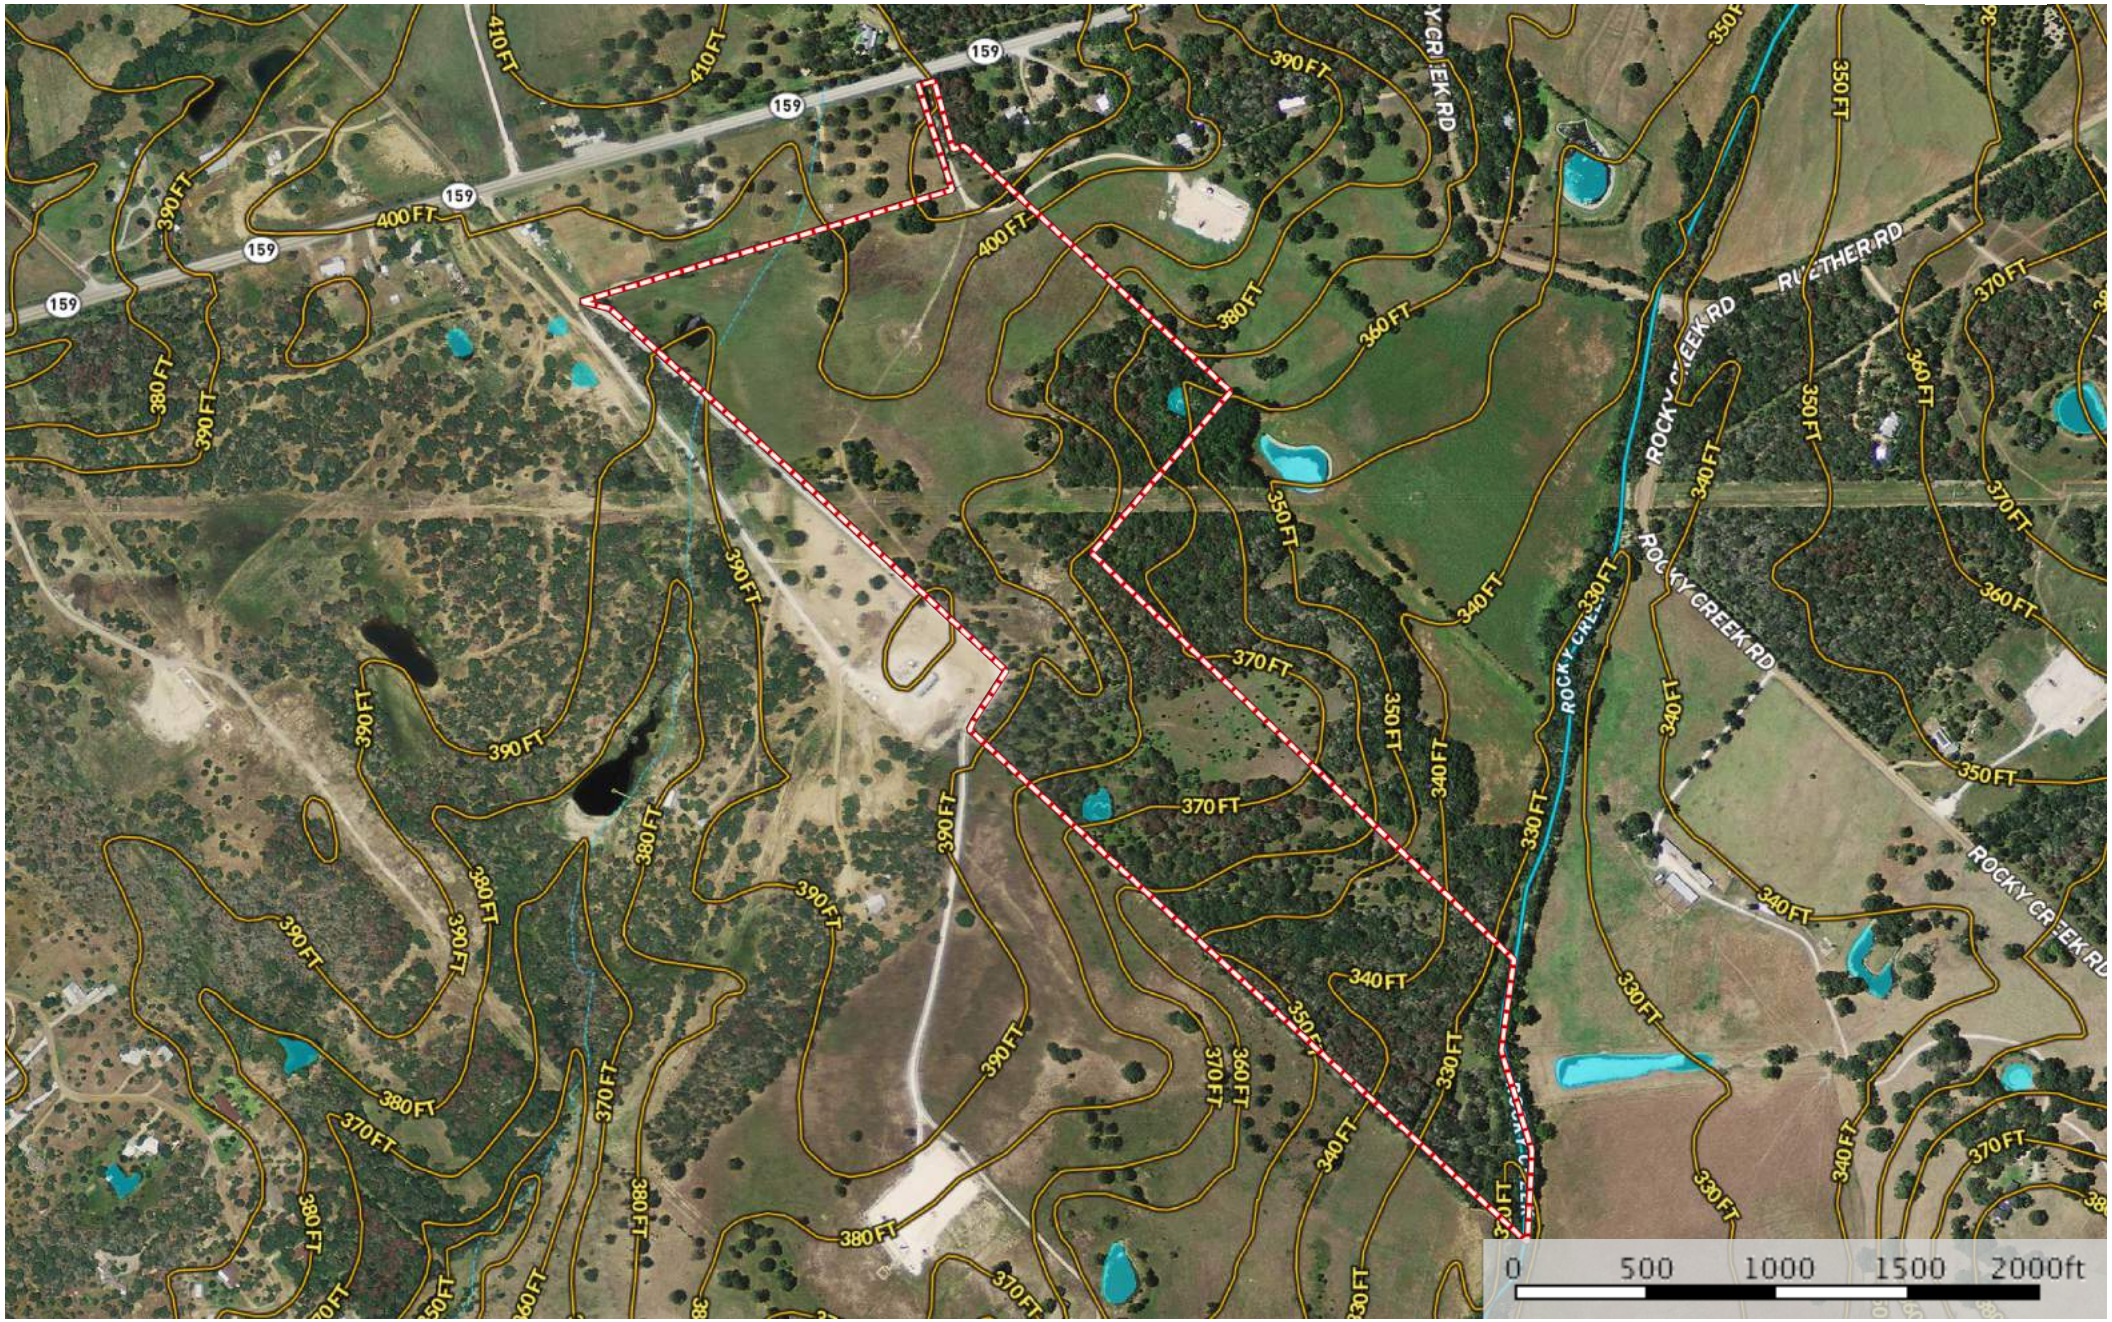

Turgeson_new

Fayette County, Texas, AC +/-

-  Boundary
-  Stream, Intermittent
-  River/Creek
-  Water Body