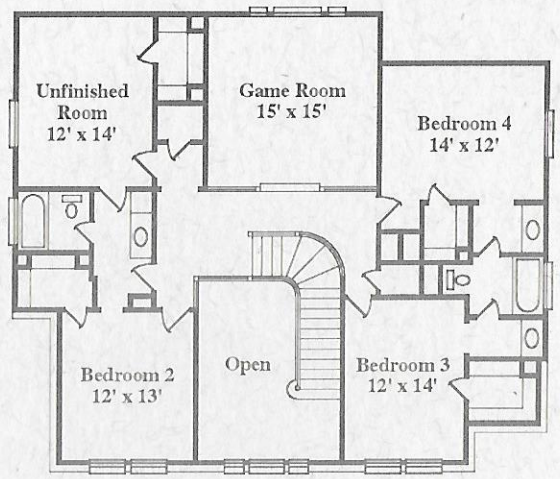

Livable Classics, Inc.

KINGWOOD
THE LIVABLE FOREST

2511 Deer Mountain Court

120.00'

2511 Deer Mountain Court