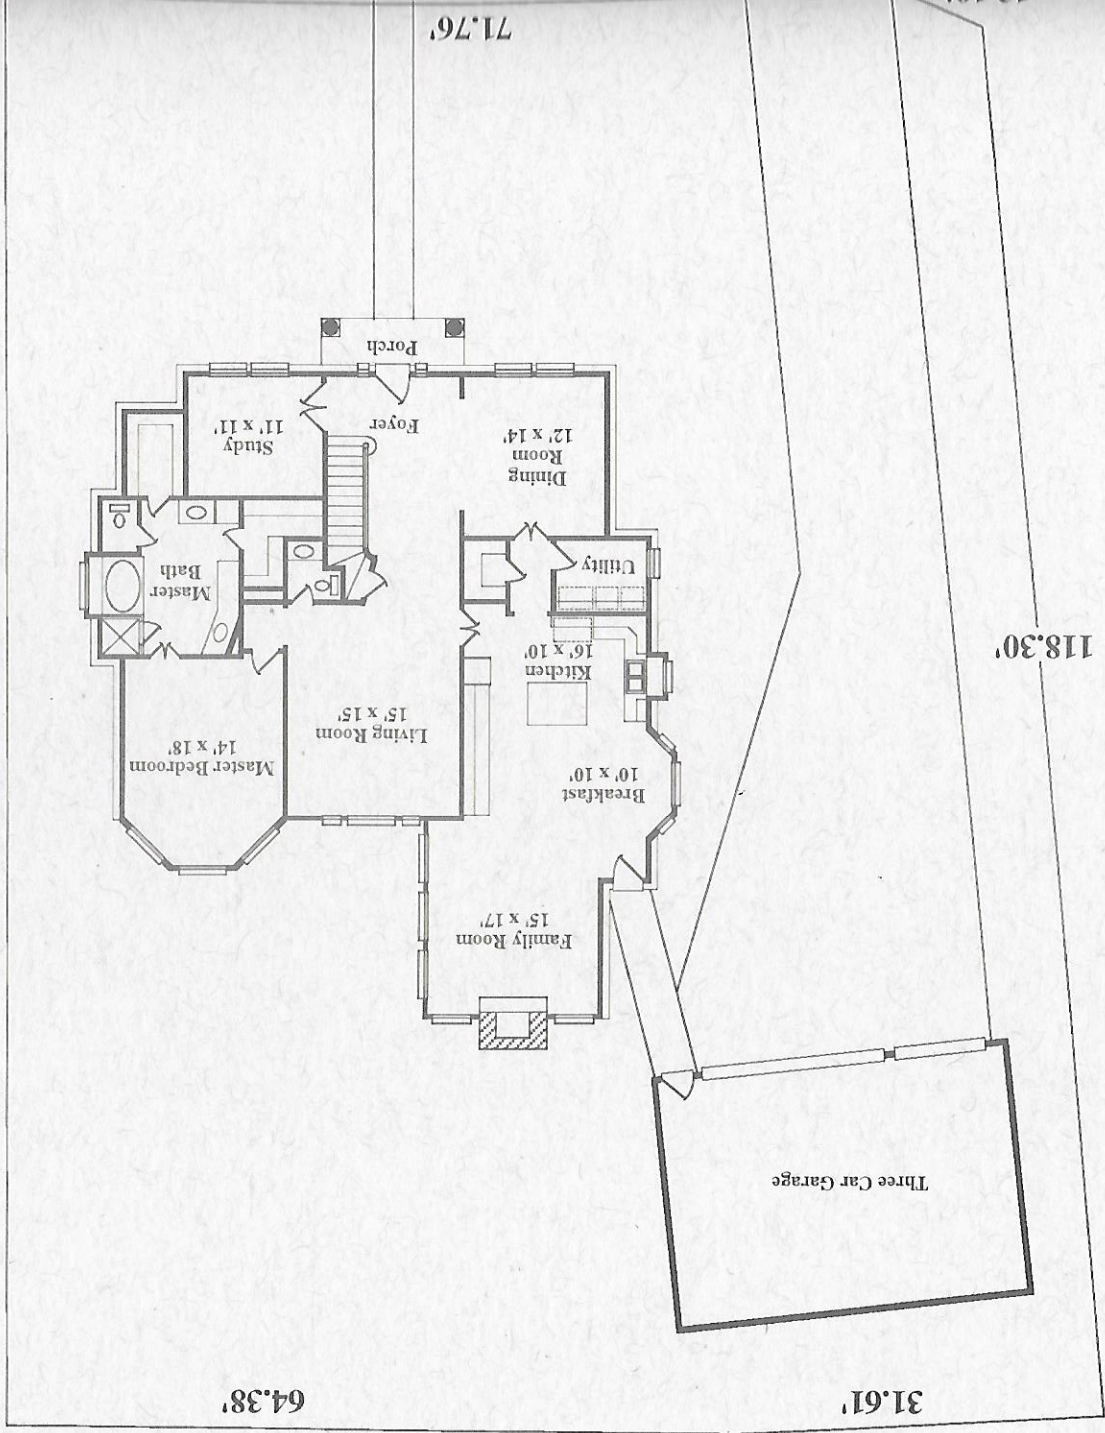

Livable Classics, Inc.

KINGWOOD
THE LIVABLE FOREST

2511 Deer Mountain Court

2511 Deer Mountain Court

120.00'

64.38'

31.61'

118.30'

71.76'