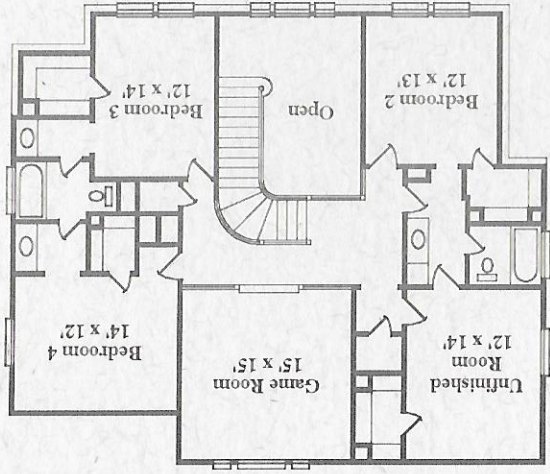

Livable Classics, Inc.

KINGWOOD
THE LIVABLE FOREST

2511 Deer Mountain Court

2511 Deer Mountain Court

120.00'

64.38'

31.61'

118.30'