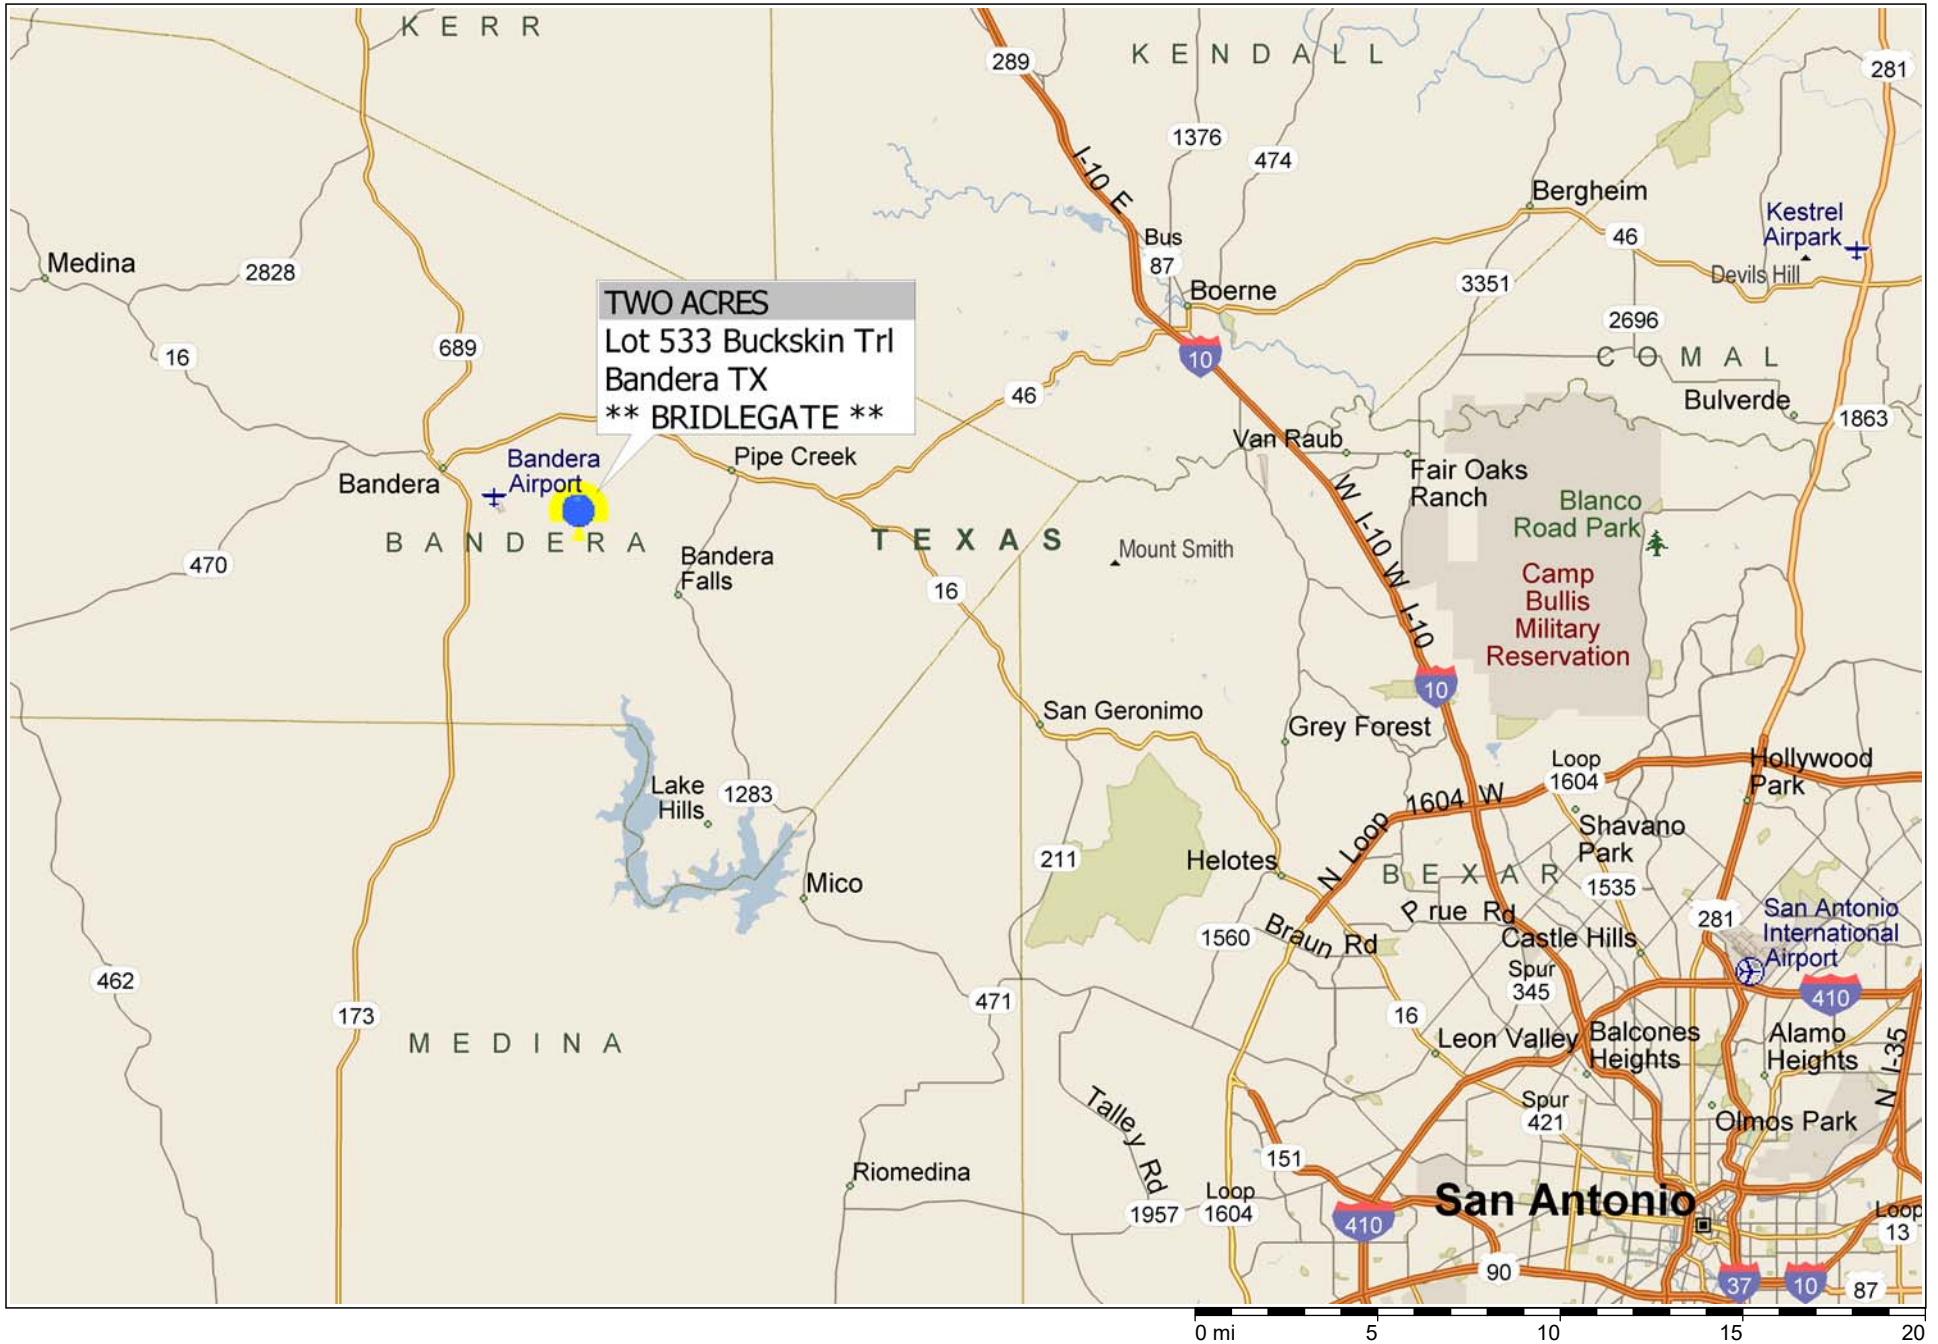

**\*\* TWO ACRES \*\* Lot 533 Buckskin Trail ~ Bandera TX**

Copyright © and (P) 1988–2010 Microsoft Corporation and/or its suppliers. All rights reserved. <http://www.microsoft.com/mappoint/>  
Certain mapping and direction data © 2010 NAVTEQ. All rights reserved. The Data for areas of Canada includes information taken with permission from Canadian authorities, including: © Her Majesty the Queen in Right of Canada, © Queen's Printer for Ontario. NAVTEQ and NAVTEQ ON BOARD are trademarks of NAVTEQ. © 2010 Tele Atlas North America, Inc. All rights reserved. Tele Atlas and Tele Atlas North America are trademarks of Tele Atlas, Inc. © 2010 by Applied Geographic Systems. All rights reserved.

Buckskin Trail

Buckskin Trail

Buckskin Trail

Buckskin Trail

1220 FT

1220 FT

1220 FT

1220 FT

1220 FT