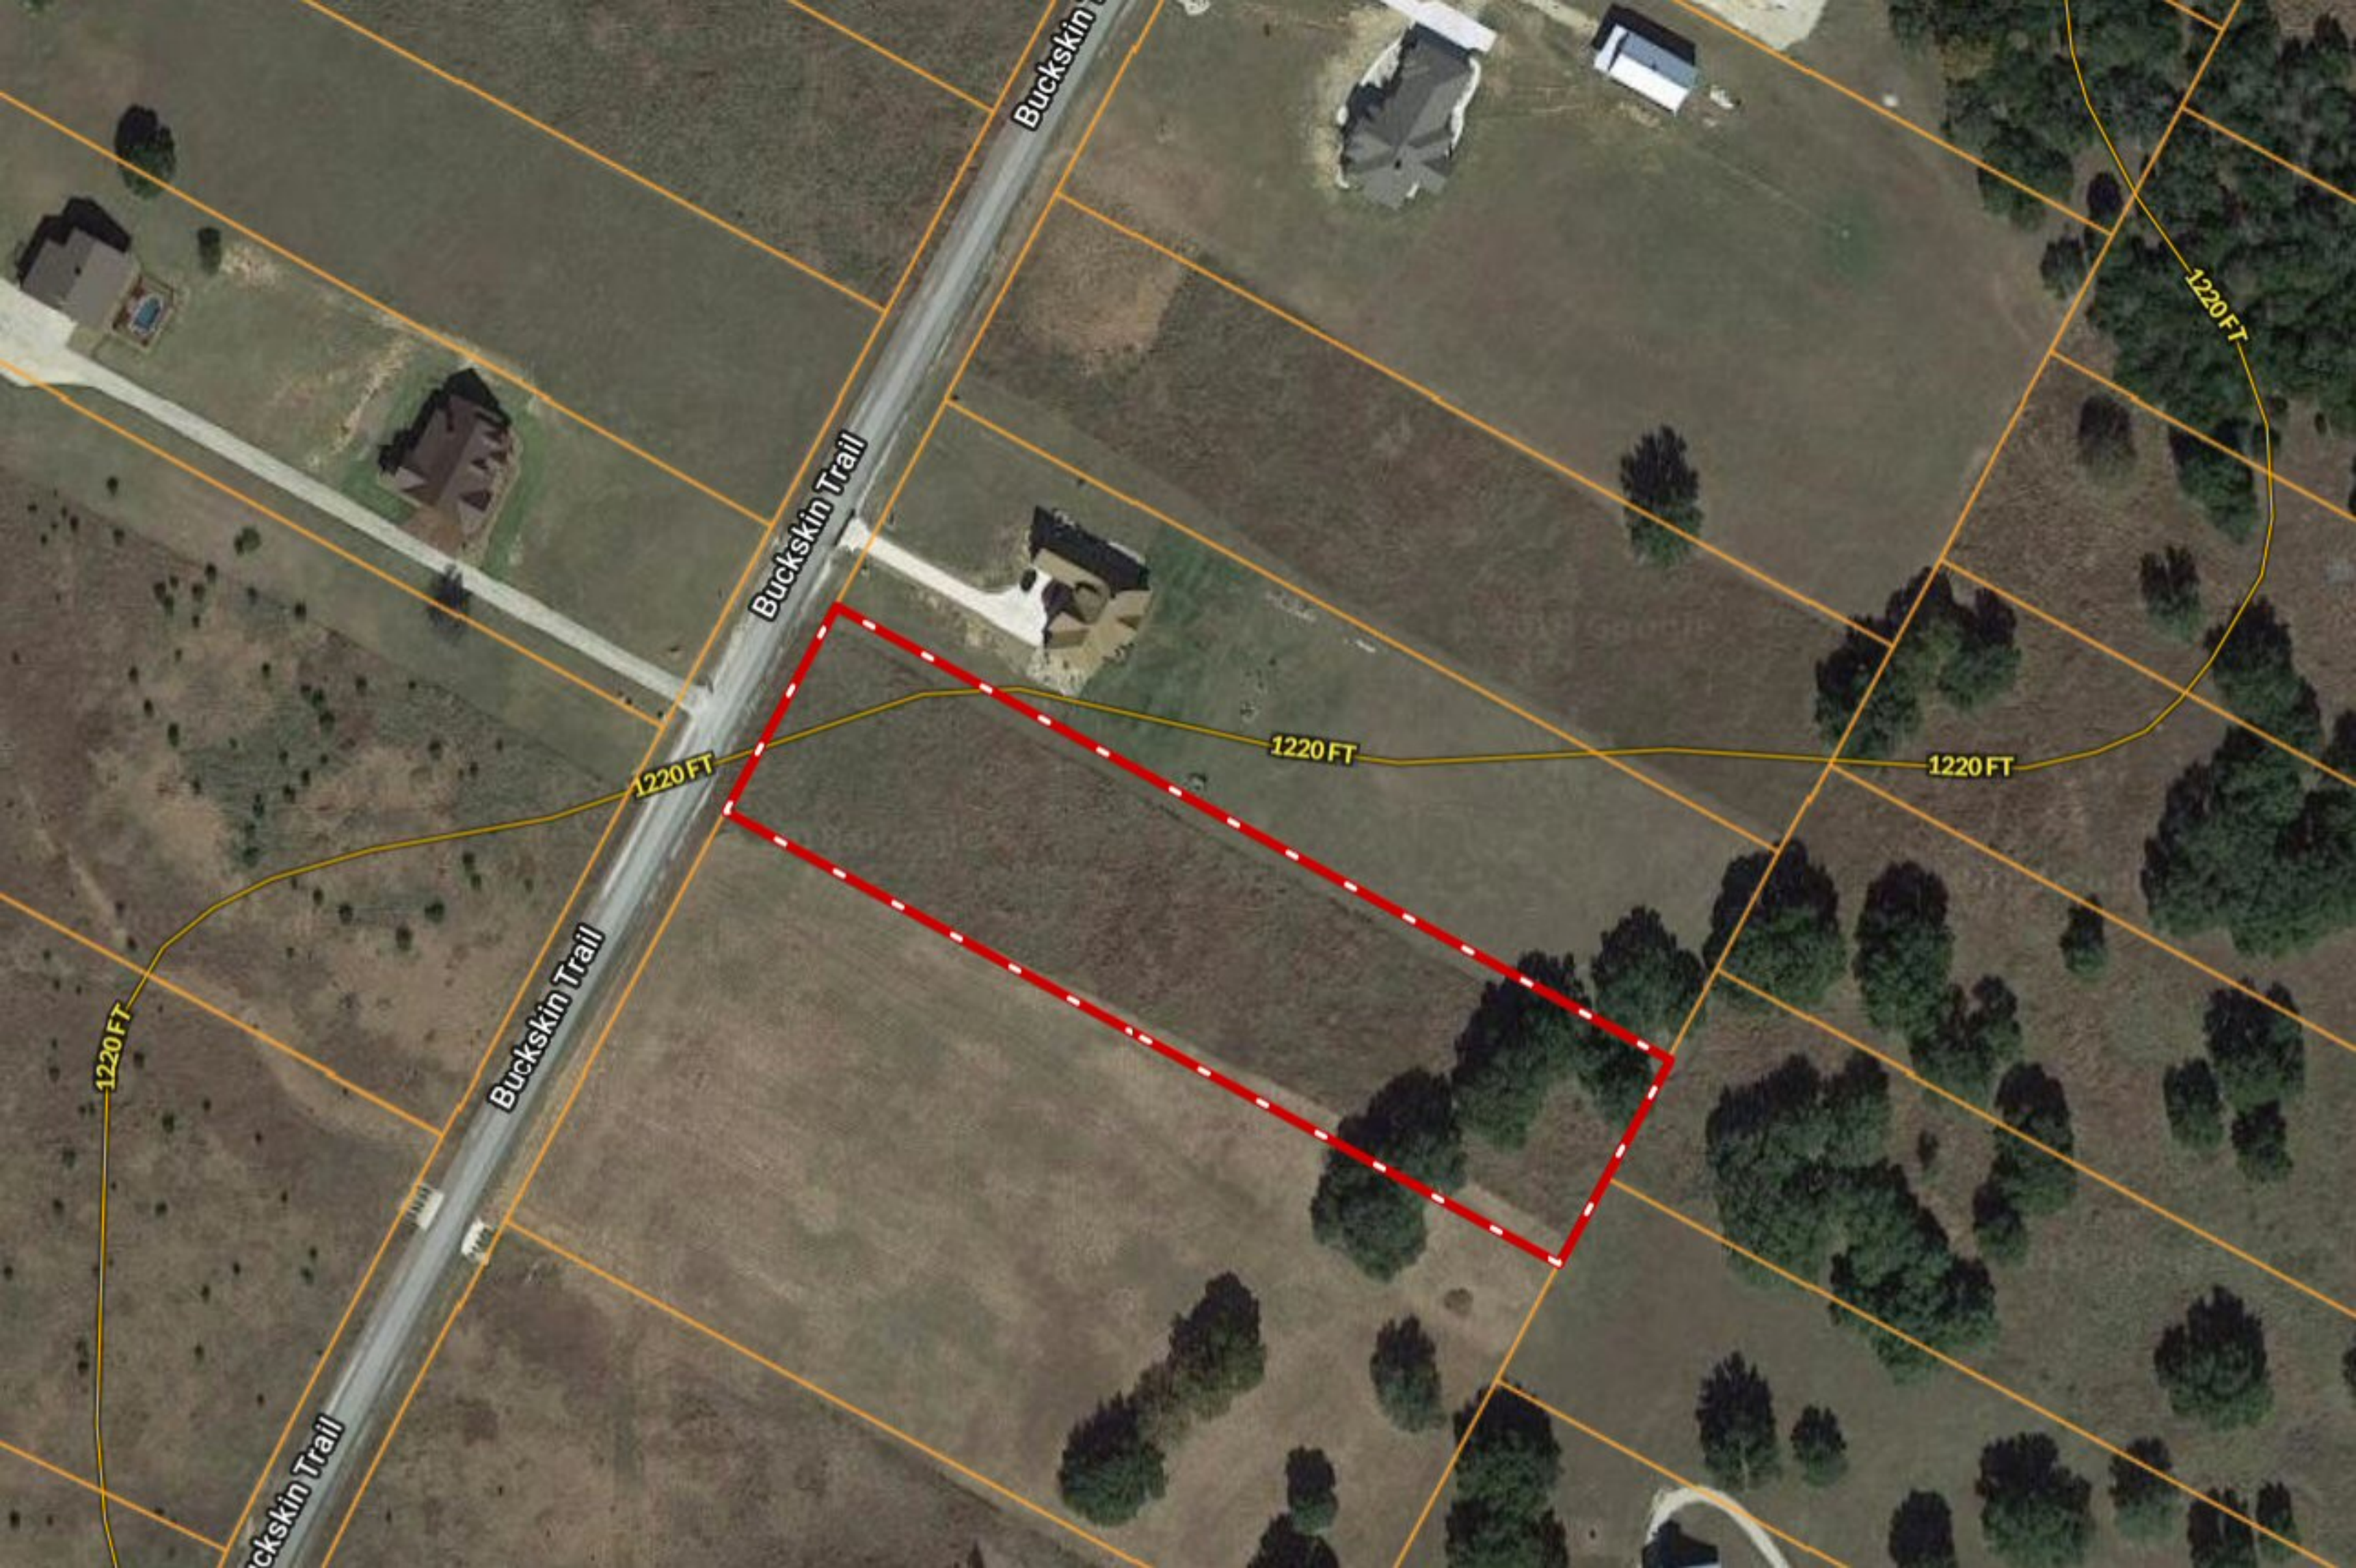

**\*\* TWO ACRES \*\* Lot 533 Buckskin Trail ~ Bandera TX**

Copyright © and (P) 1988–2010 Microsoft Corporation and/or its suppliers. All rights reserved. <http://www.microsoft.com/mappoint/>  
Certain mapping and direction data © 2010 NAVTEQ. All rights reserved. The Data for areas of Canada includes information taken with permission from Canadian authorities, including: © Her Majesty the Queen in Right of Canada, © Queen's Printer for Ontario. NAVTEQ and NAVTEQ ON BOARD are trademarks of NAVTEQ. © 2010 Tele Atlas North America, Inc. All rights reserved. Tele Atlas and Tele Atlas North America are trademarks of Tele Atlas, Inc. © 2010 by Applied Geographic Systems. All rights reserved.

Buckskin Trail

Buckskin Trail

Buckskin Trail

Buckskin Trail

1220 FT

1220 FT

1220 FT

1220 FT

1220 FT