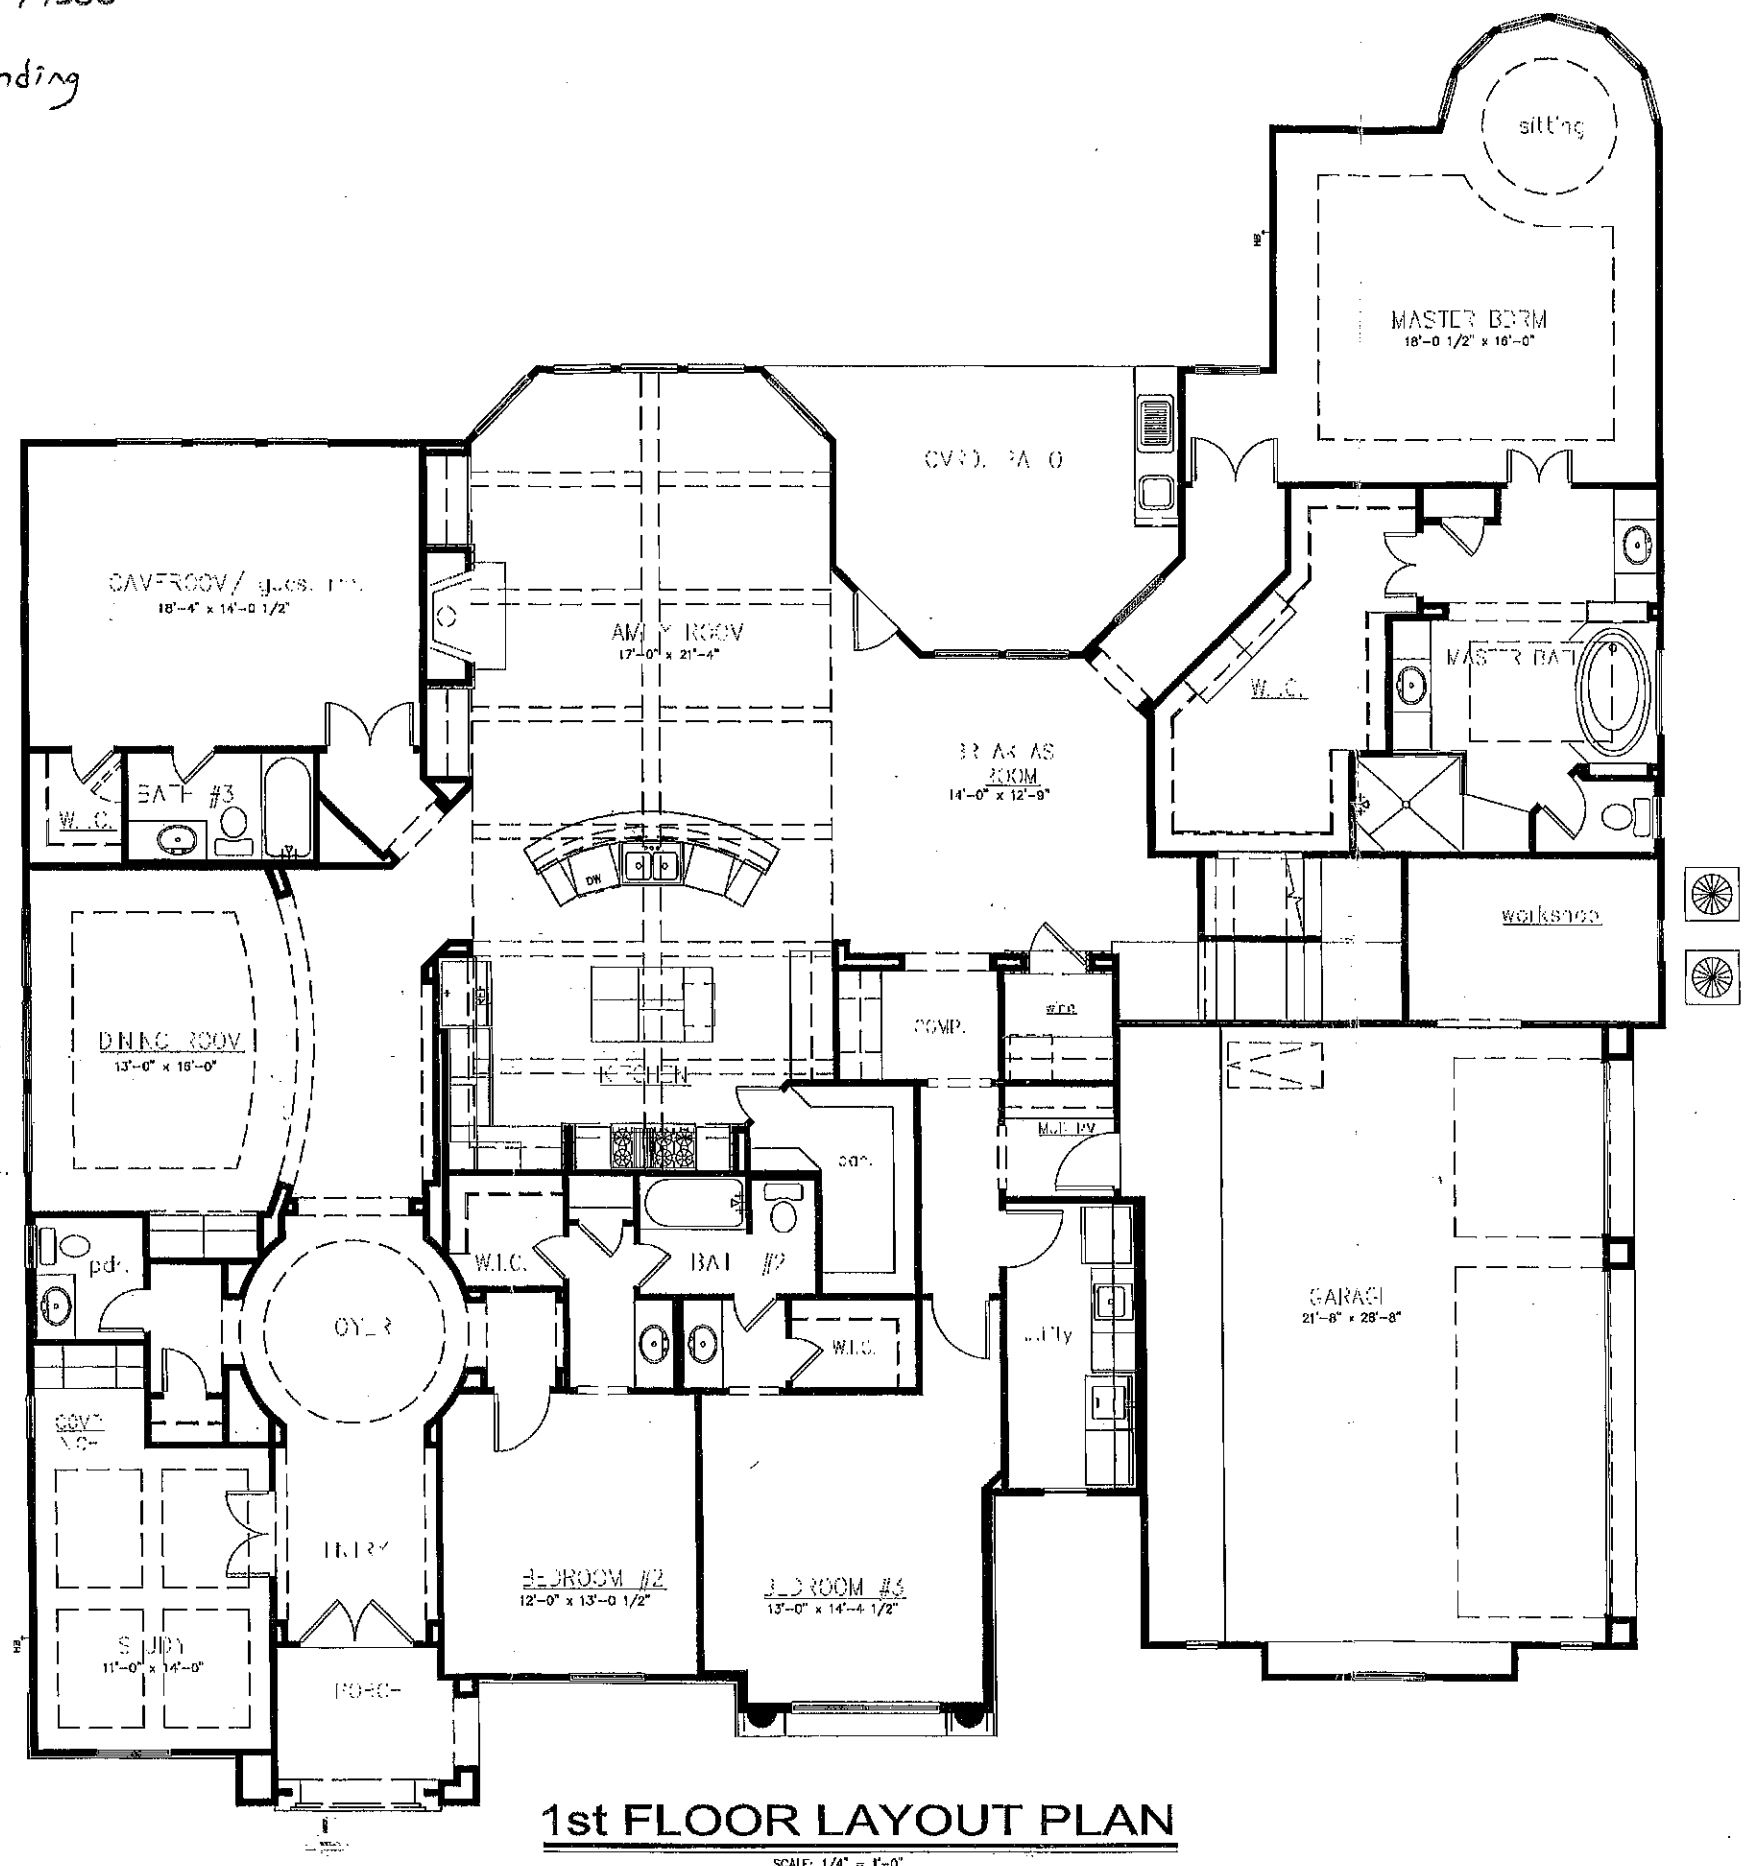

27615 Siandro Creek Lane  
Spring, TX 77386

Bender's Landing

**ARCHHOUSE**  
DesignGroup LLC  
Residential Design Planning

Phone: 281-251-4337  
Fax: 281-251-4787  
Email: info@archhouse.com  
Web: www.archhouse.com

© Copyright 2012  
ArchHouse Design Group LLC  
All Rights Reserved

REVISIONS:

**DreamTech Homes**  
Revolutionizing The Way You Live

PROPOSED PROJECT:  
**KINGHORN G**

DATE: 10-18-2012  
PROJ. NO: 12079  
DRAWN BY: JB  
CHECKED BY: .

SHEET:  
**1**  
OF  
**10**