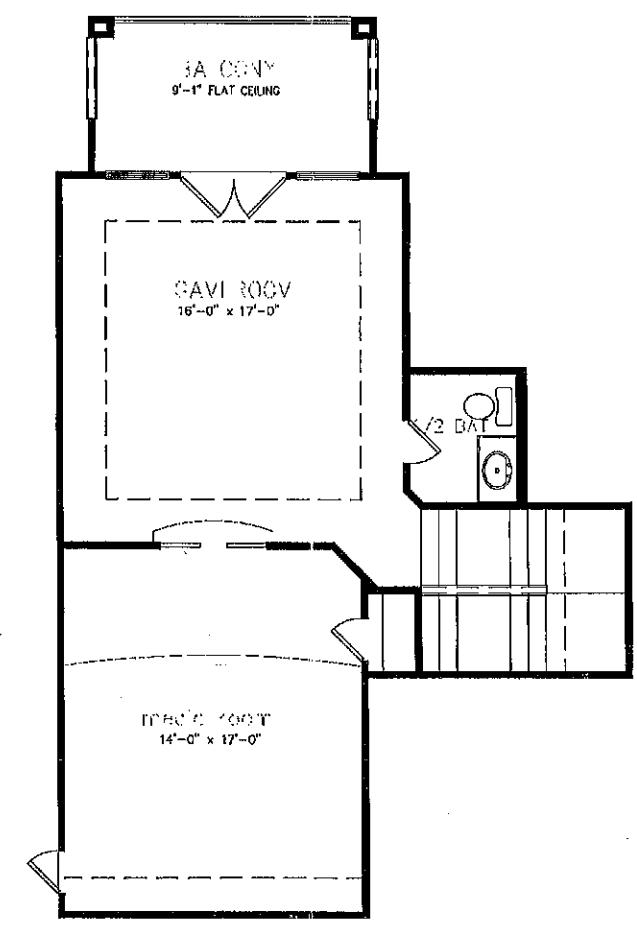

27615 Siandro Creek Lane  
Spring, TX 77386

Bender's Landing

**ARCHHOUSE**  
DesignGroup LLC  
Residential Design Planning

Phone: 281-251-4337  
Fax: 281-251-4787  
Email: info@archhouse.com  
Web: www.archhouse.com

SHEET:  
**1**  
OF  
**10**