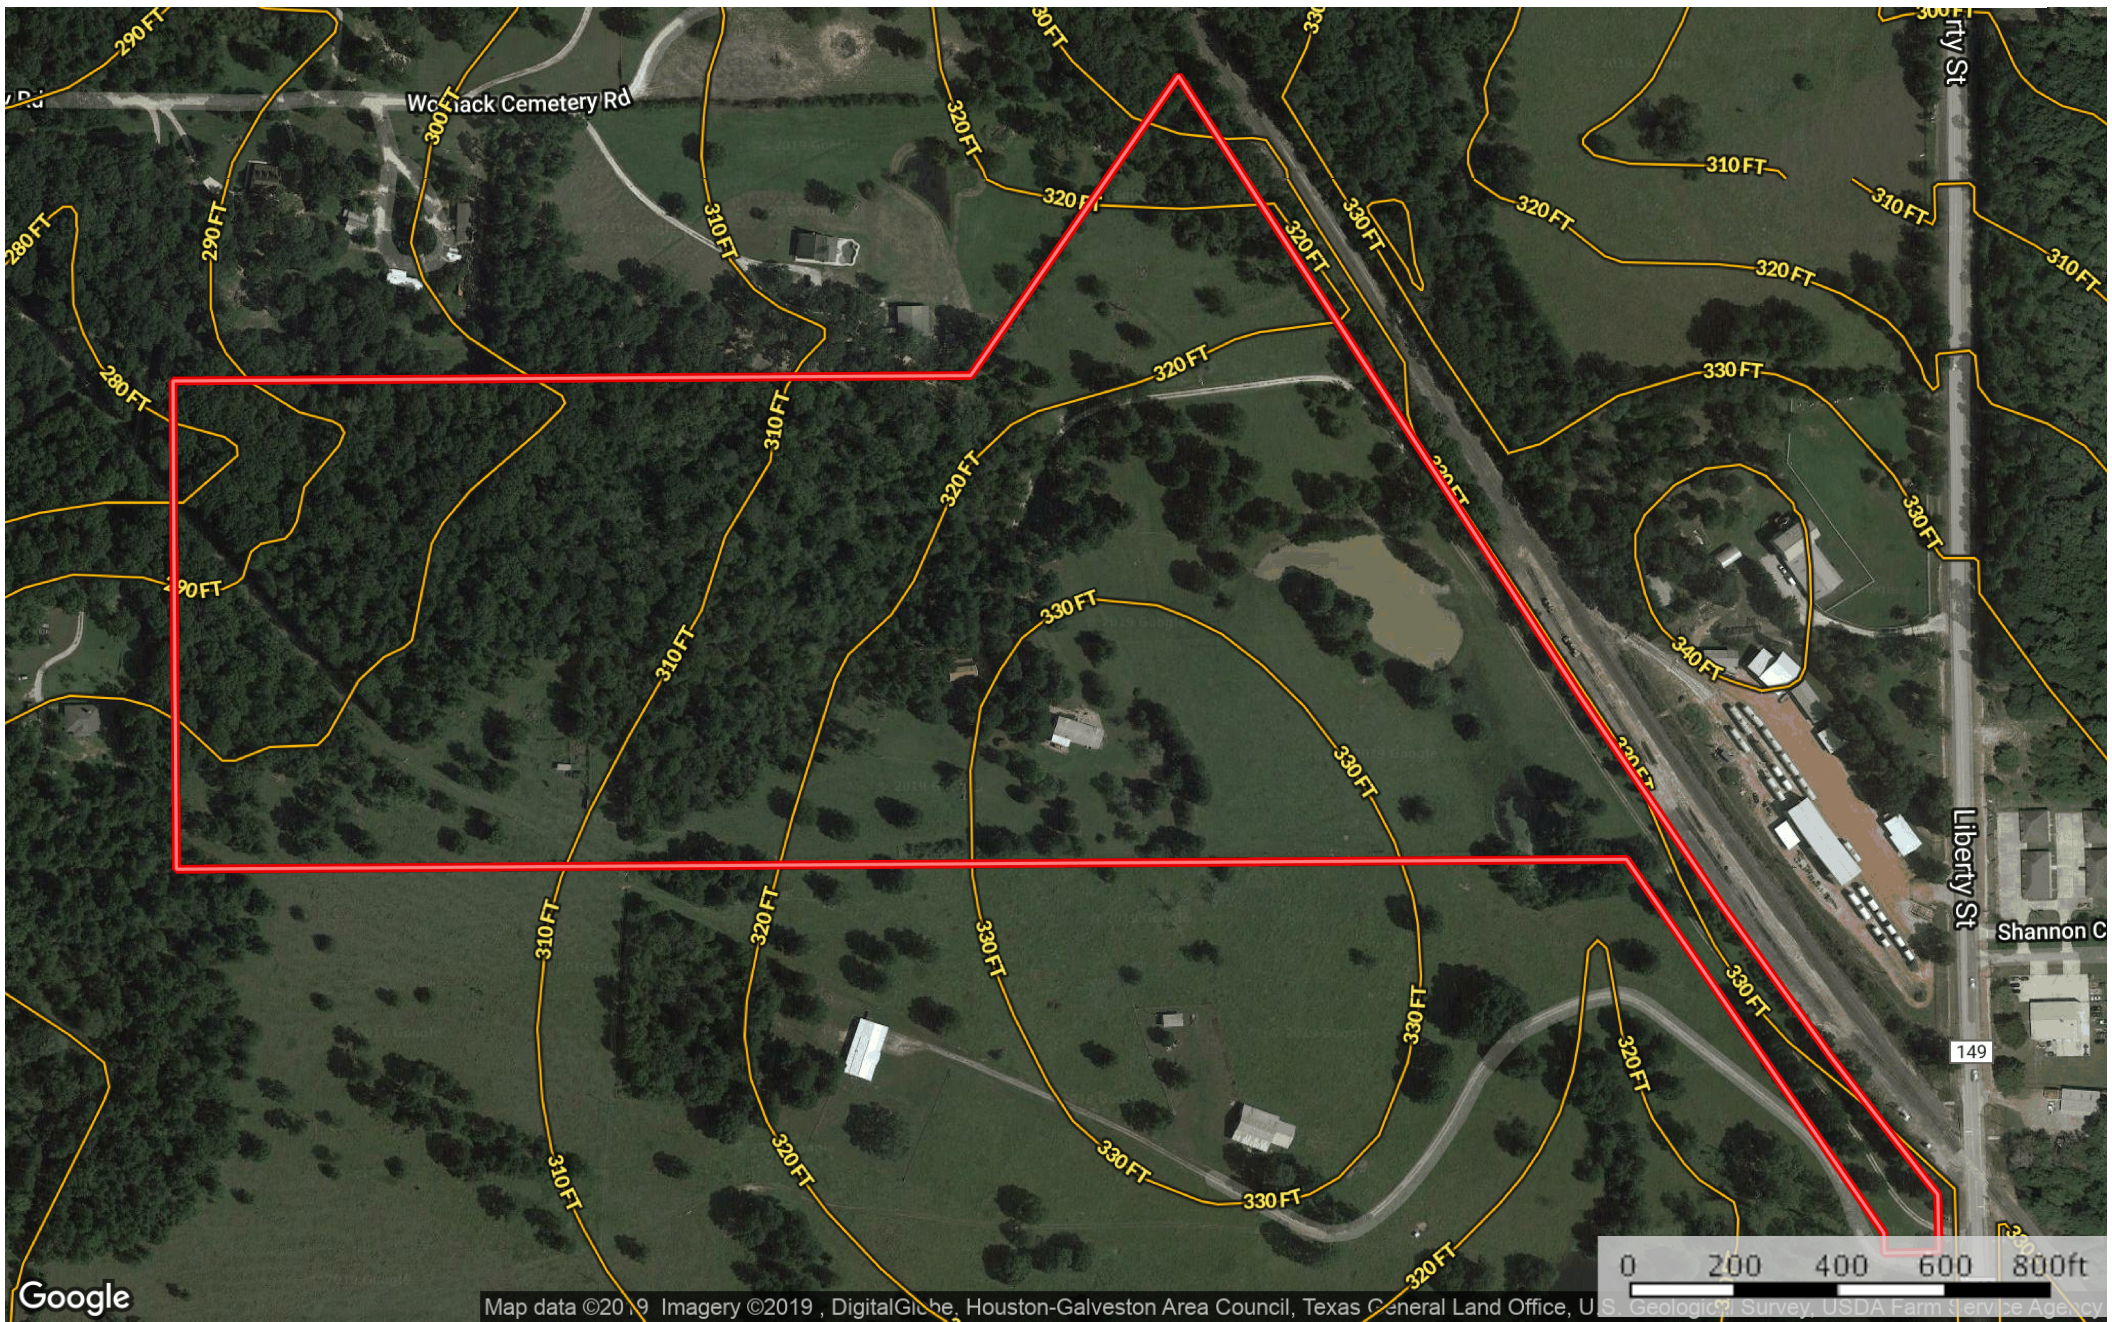

46.35 Acres FM 149, Montgomery, TX

Montgomery County, Texas, 46.35 AC +/-

- Boundary
- Secondary Sch. Dist.
- Elementary Sch. Dist.
- Unified Sch. Dist.
- 100 Year Floodplain
- 500 Year Floodplain
- Floodway
- Special
- Unmapped/ Not Included