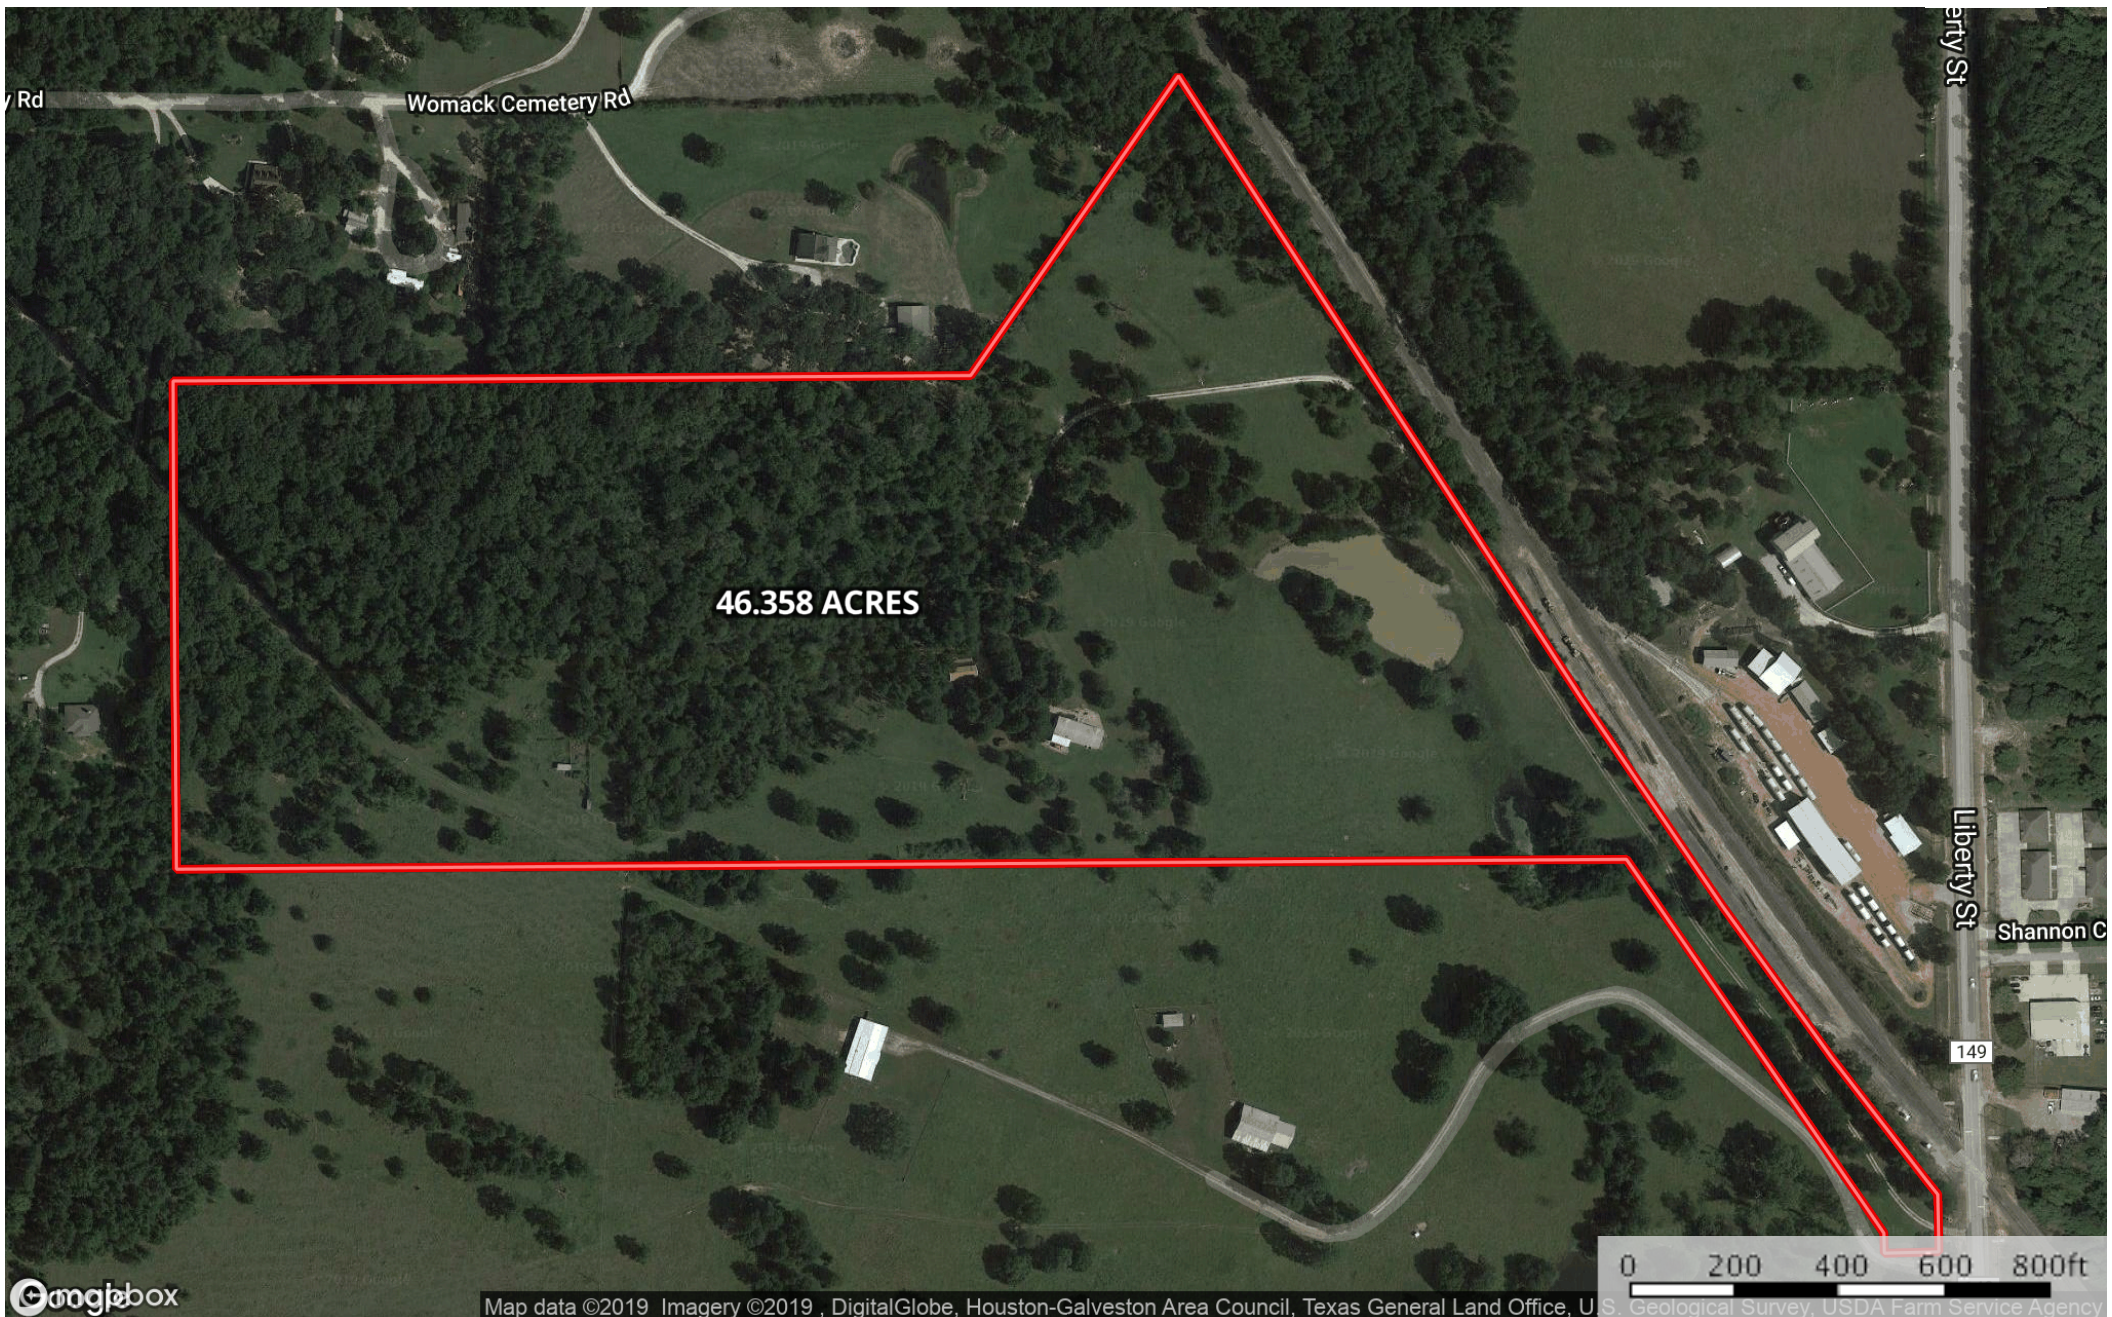

46.35 Acres FM 149, Montgomery, TX  
Montgomery County, Texas, 46.35 AC +/-

Map data ©2019 Imagery ©2019, DigitalGlobe, Houston-Galveston Area Council, Texas General Land Office, U.S. Geological Survey, USDA Farm Service Agency

 Boundary

Keith Robertson

 The information contained herein was obtained from sources deemed to be reliable. MapRight Services makes no warranties or guarantees as to the completeness or accuracy thereof.