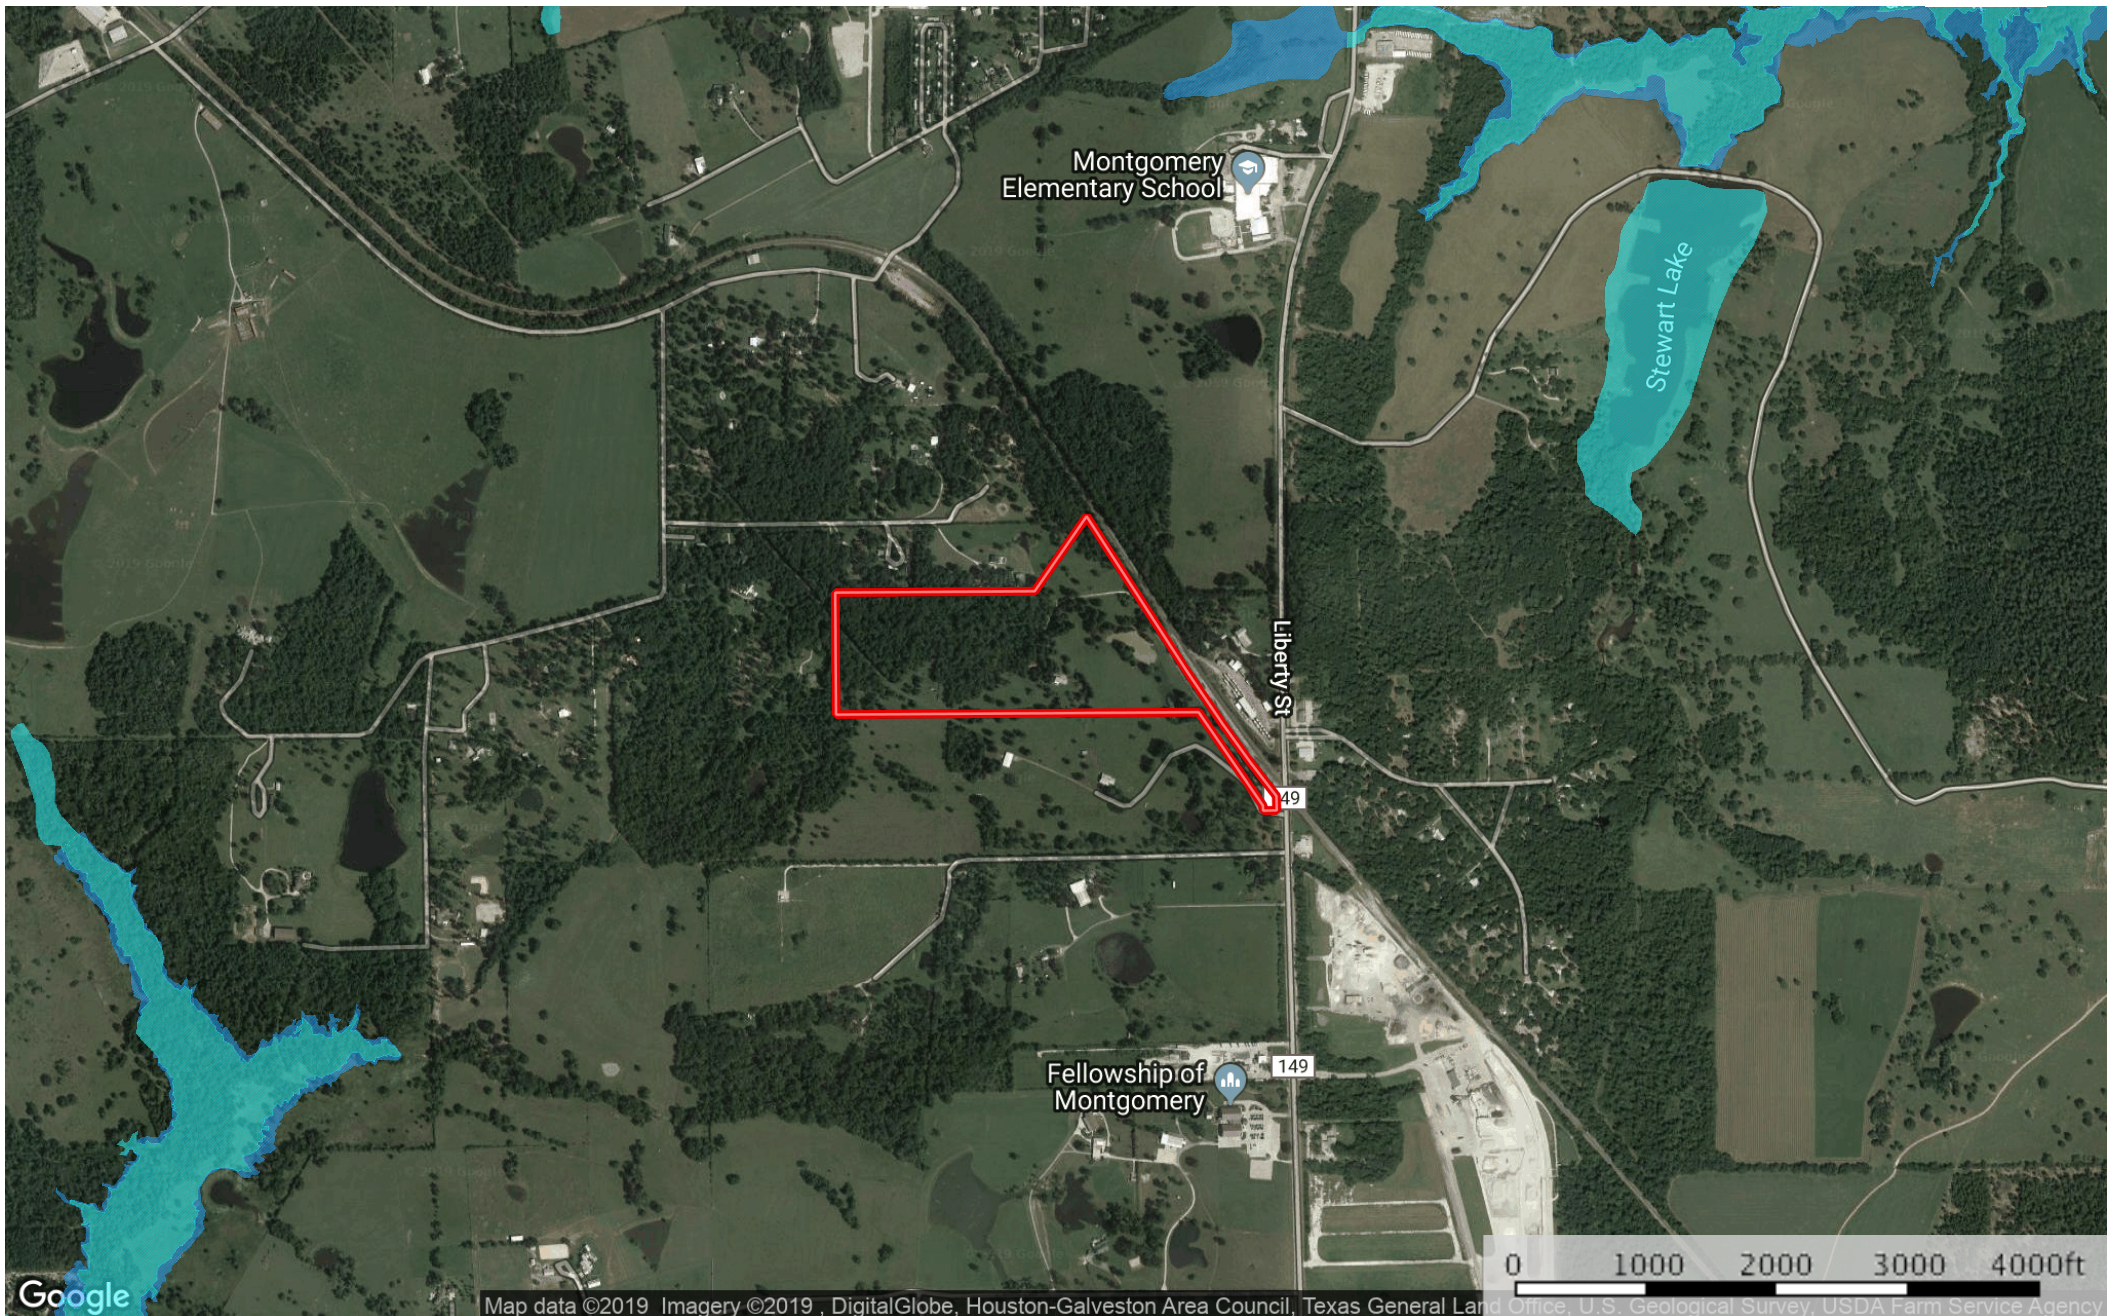

46.35 Acres FM 149, Montgomery, TX
Montgomery County, Texas, 46.35 AC +/-

Google

Map data ©2019 Imagery ©2019, DigitalGlobe, Houston-Galveston Area Council, Texas General Land Office, U.S. Geological Survey, USDA Farm Service Agency

- Boundary
- 100 Year Floodplain
- 500 Year Floodplain
- Floodway
- Special
- Unmapped/ Not Included

Keith Robertson

The information contained herein was obtained from sources deemed to be reliable. MapRight Services makes no warranties or guarantees as to the completeness or accuracy thereof.