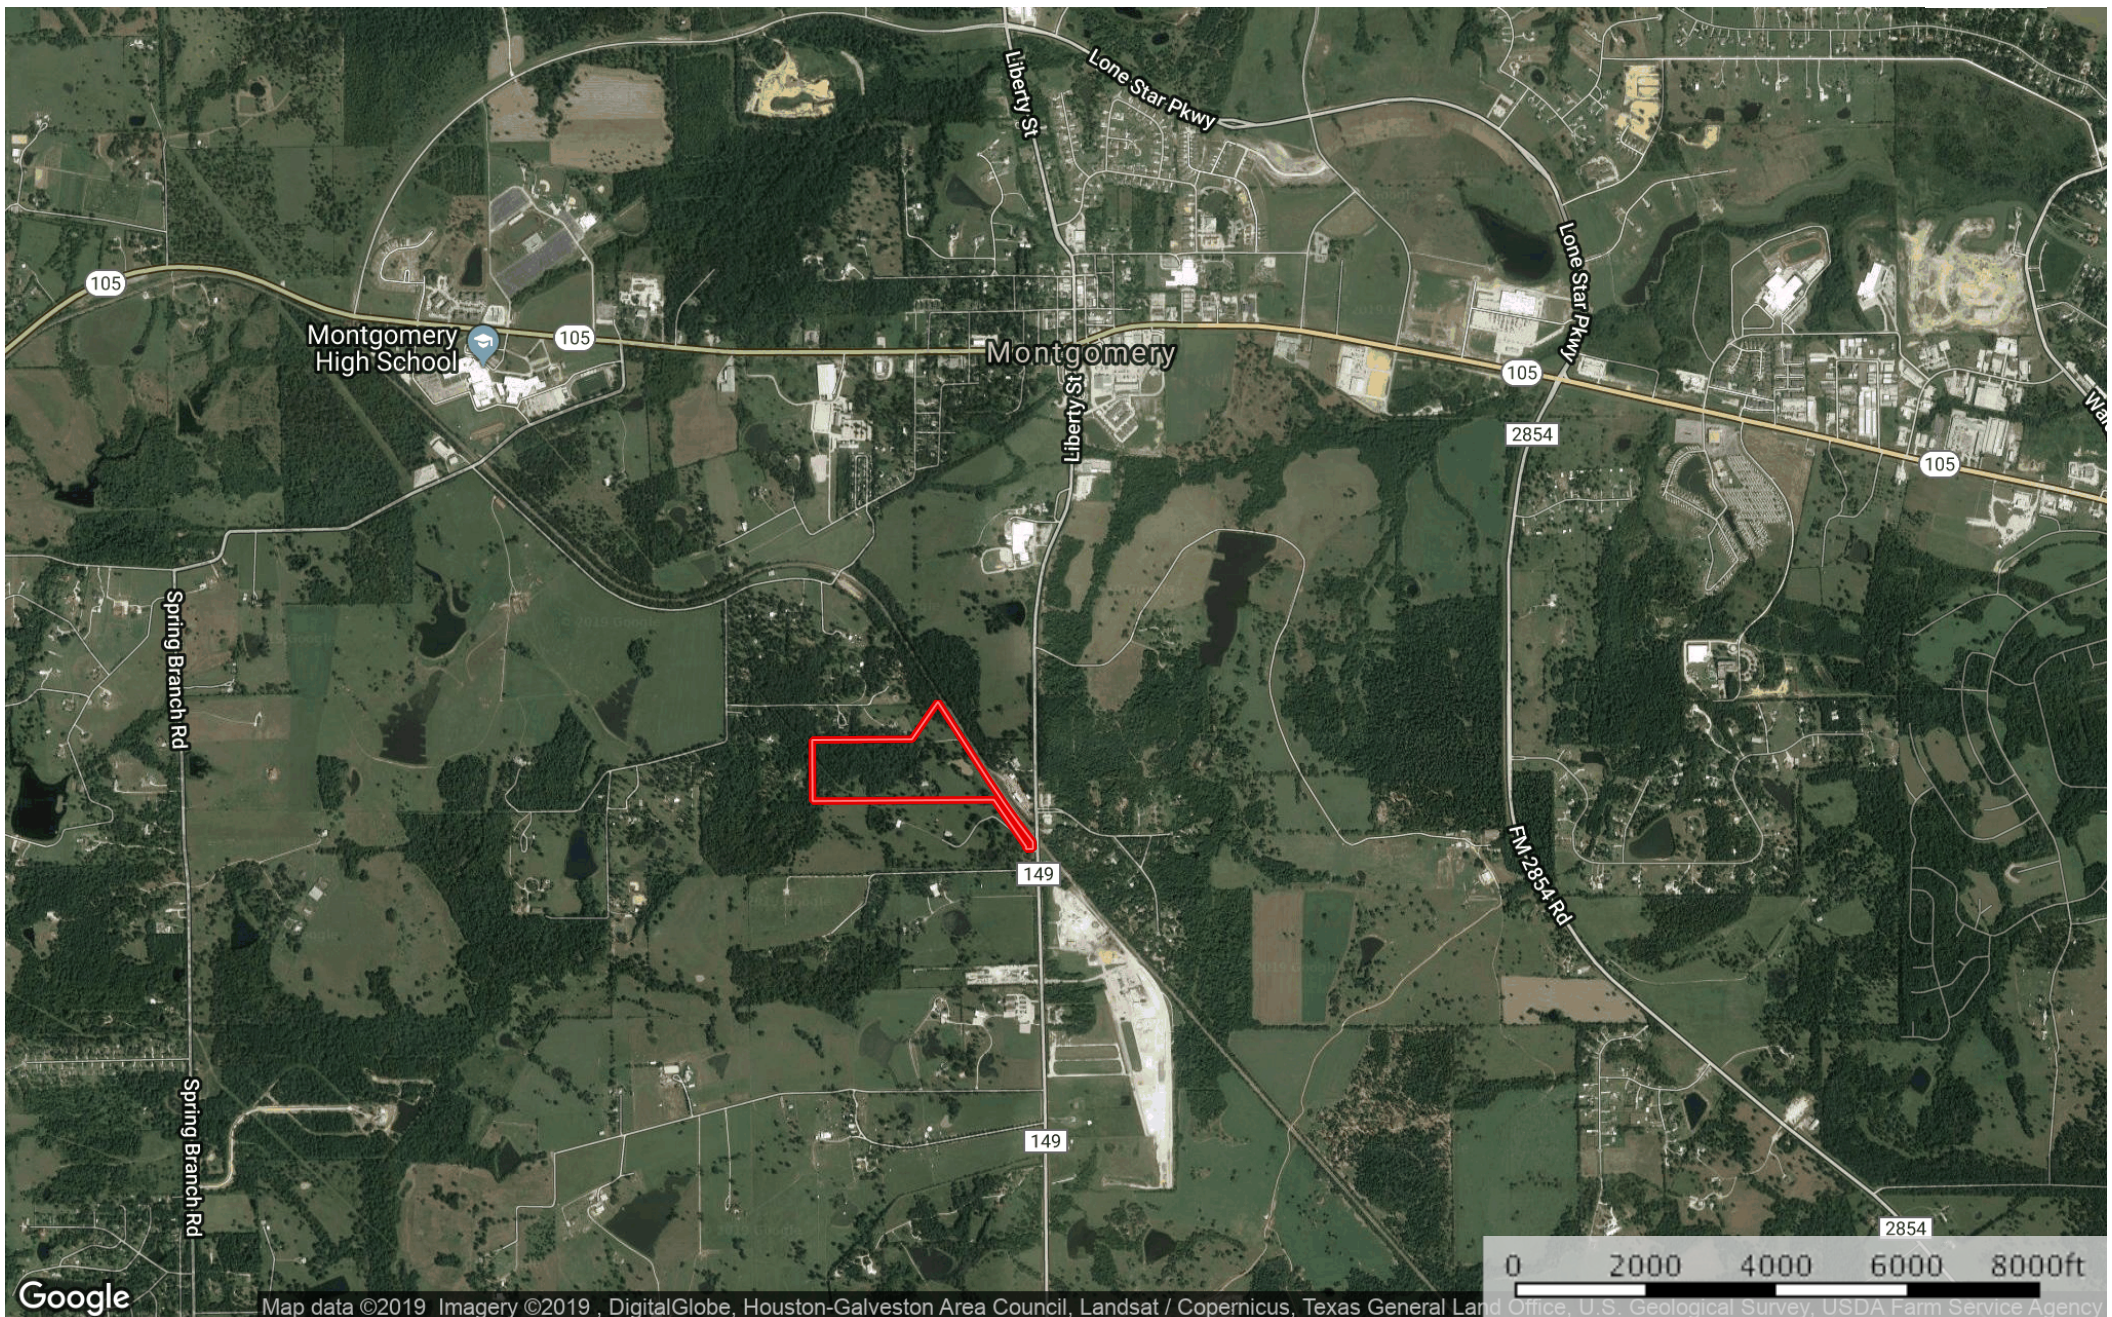

46.35 Acres FM 149, Montgomery, TX
Montgomery County, Texas, 46.35 AC +/-

 Boundary

Keith Robertson

 The information contained herein was obtained from sources deemed to be reliable. MapRight Services makes no warranties or guarantees as to the completeness or accuracy thereof.