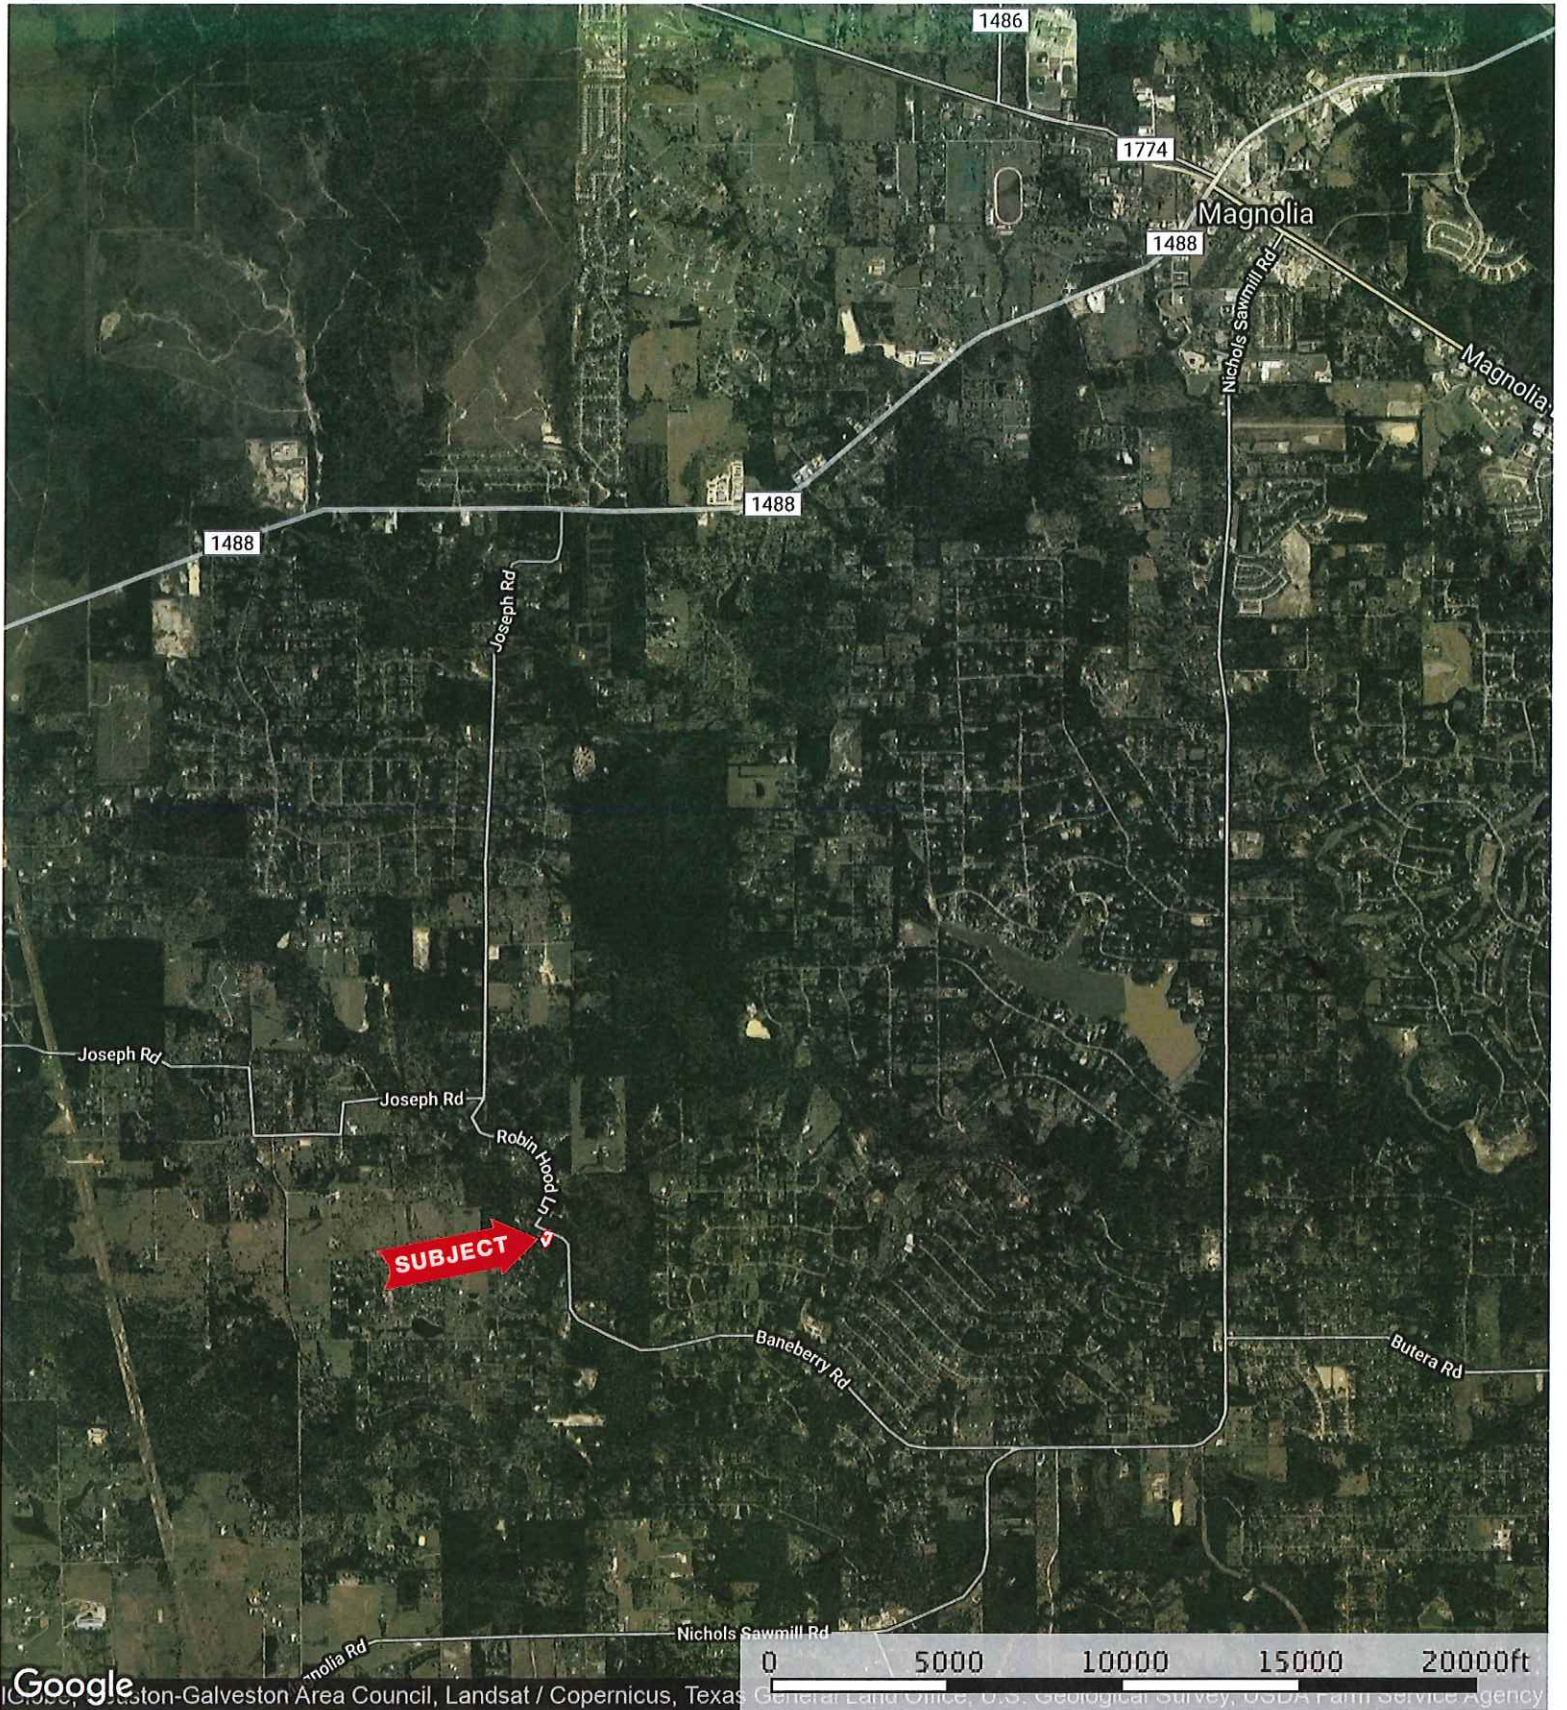

00 Little John Circle  
Waller County, Texas, AC +/-

 Boundary

00 Little John Circle  
Waller County, Texas, AC +/-

Google Map data ©2019 Imagery ©2019, DigitalGlobe, Houston-Galveston Area Council, Texas General Land Office, U.S. Geological Survey

 Boundary

 The information contained herein was obtained from sources deemed to be reliable. MapRight Services makes no warranties or guarantees as to the completeness or accuracy thereof.

00 Little John Circle  
Waller County, Texas, AC +/-

- Boundary
- 100 Year Floodplain
- 500 Year Floodplain
- Floodway
- Special
- Unmapped/Not

00 Little John Circle  
Waller County, Texas, AC +/-

- Boundary
- 100 Year Floodplain
- 500 Year Floodplain
- Floodway
- Special
- Unmapped/Not