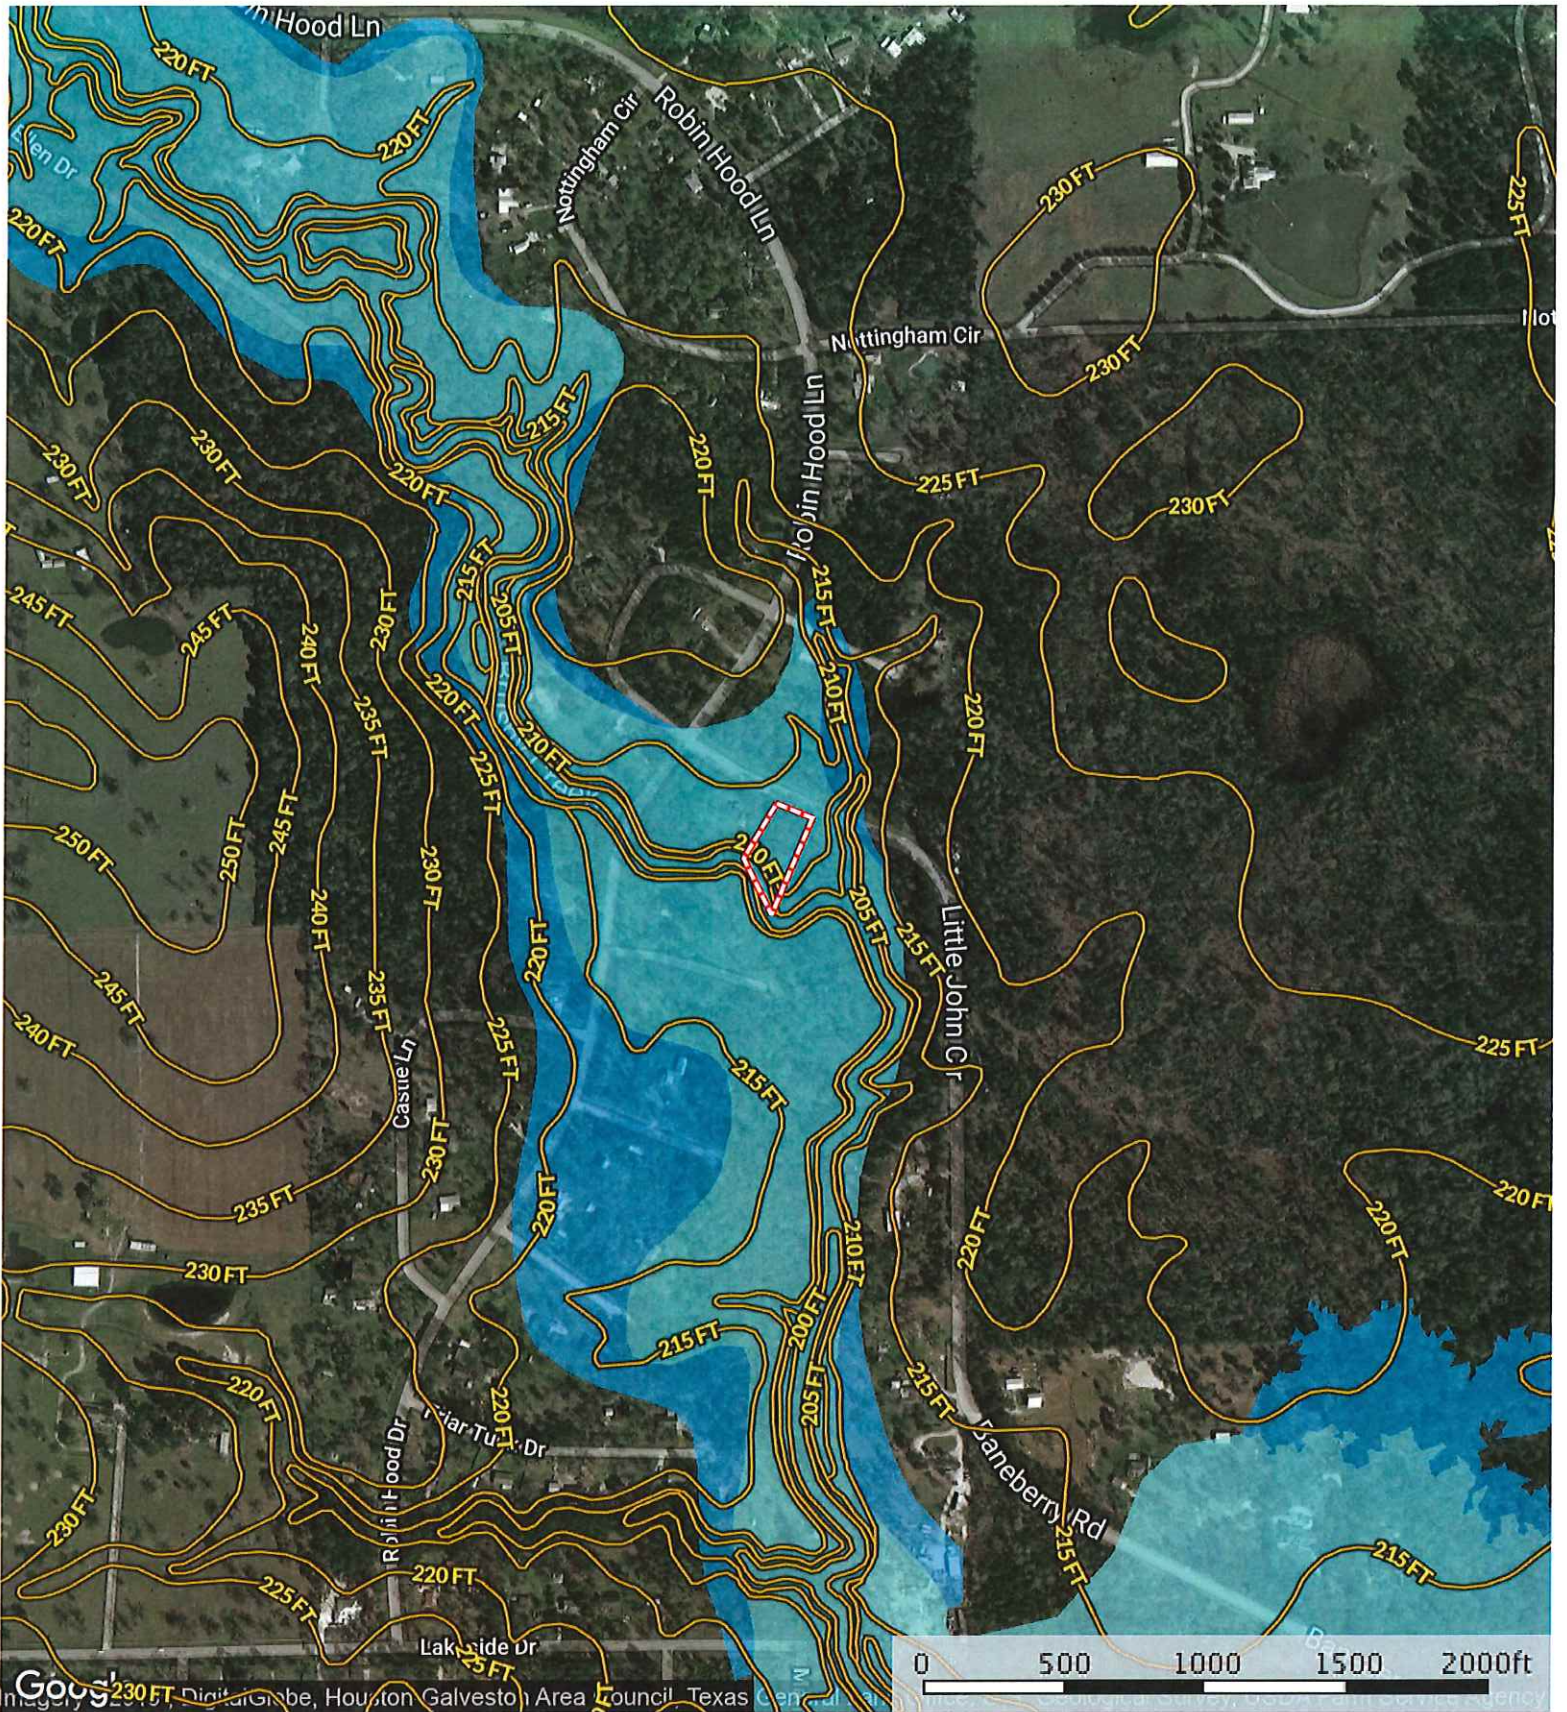

00 Little John Circle  
Waller County, Texas, AC +/-

 Boundary

00 Little John Circle  
Waller County, Texas, AC +/-

Google Map data ©2019 Imagery ©2019, DigitalGlobe, Houston-Galveston Area Council, Texas General Land Office, U.S. Geological Survey

 Boundary

 The information contained herein was obtained from sources deemed to be reliable. MapRight Services makes no warranties or guarantees as to the completeness or accuracy thereof.

00 Little John Circle  
Waller County, Texas, AC +/-

- Boundary
- 100 Year Floodplain
- 500 Year Floodplain
- Floodway
- Special
- Unmapped/Not

00 Little John Circle  
Waller County, Texas, AC +/-

- Boundary
- 100 Year Floodplain
- 500 Year Floodplain
- Floodway
- Special
- Unmapped/Not