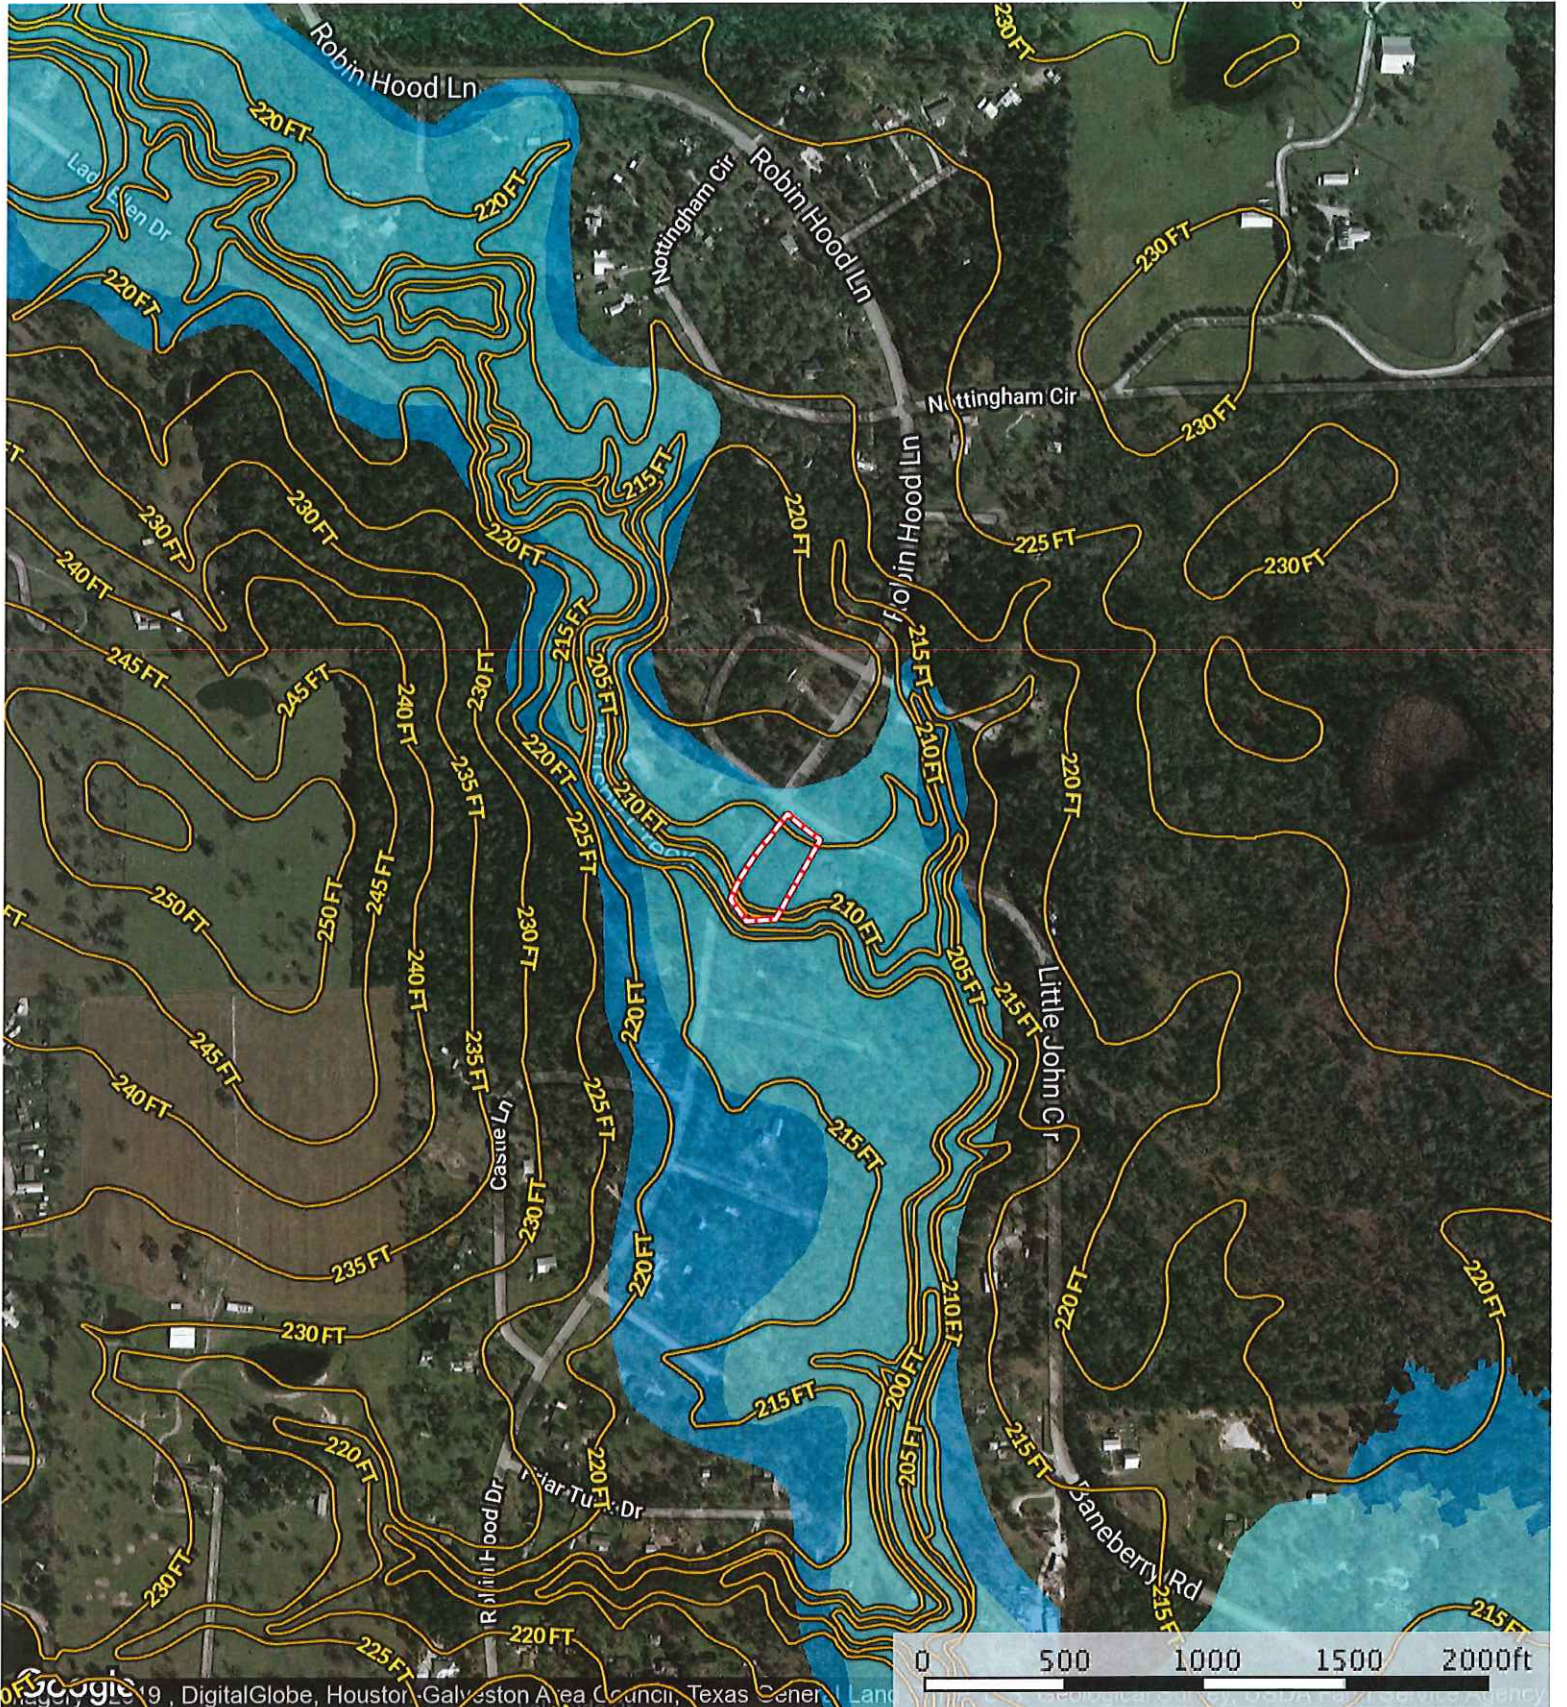

0 Little John Circle
Waller County, Texas, AC +/-

Google | © 2023, Houston-Galveston Area Council, Landsat / Copernicus, Texas General Land Office, U.S. Geological Survey, USDA Farm Service Agency

 Boundary

 The information contained herein was obtained from sources deemed to be reliable. MapRight Services makes no warranties or guarantees as to the completeness or accuracy thereof.

0 Little John Circle
Waller County, Texas, AC +/-

0 Little John Circle
 Waller County, Texas, AC +/-

© 2019, DigitalGlobe, Houston, Galveston Area Council, Texas General Land Office, Waller County, Texas, Waller County Engineering Agency

- Boundary
- 100 Year Floodplain
- 500 Year Floodplain
- Floodway
- Special
- Unmapped/ Not

0 Little John Circle
Waller County, Texas, AC +/-

- Boundary
- 100 Year Floodplain
- 500 Year Floodplain
- Floodway
- Special
- Unmapped/ Not