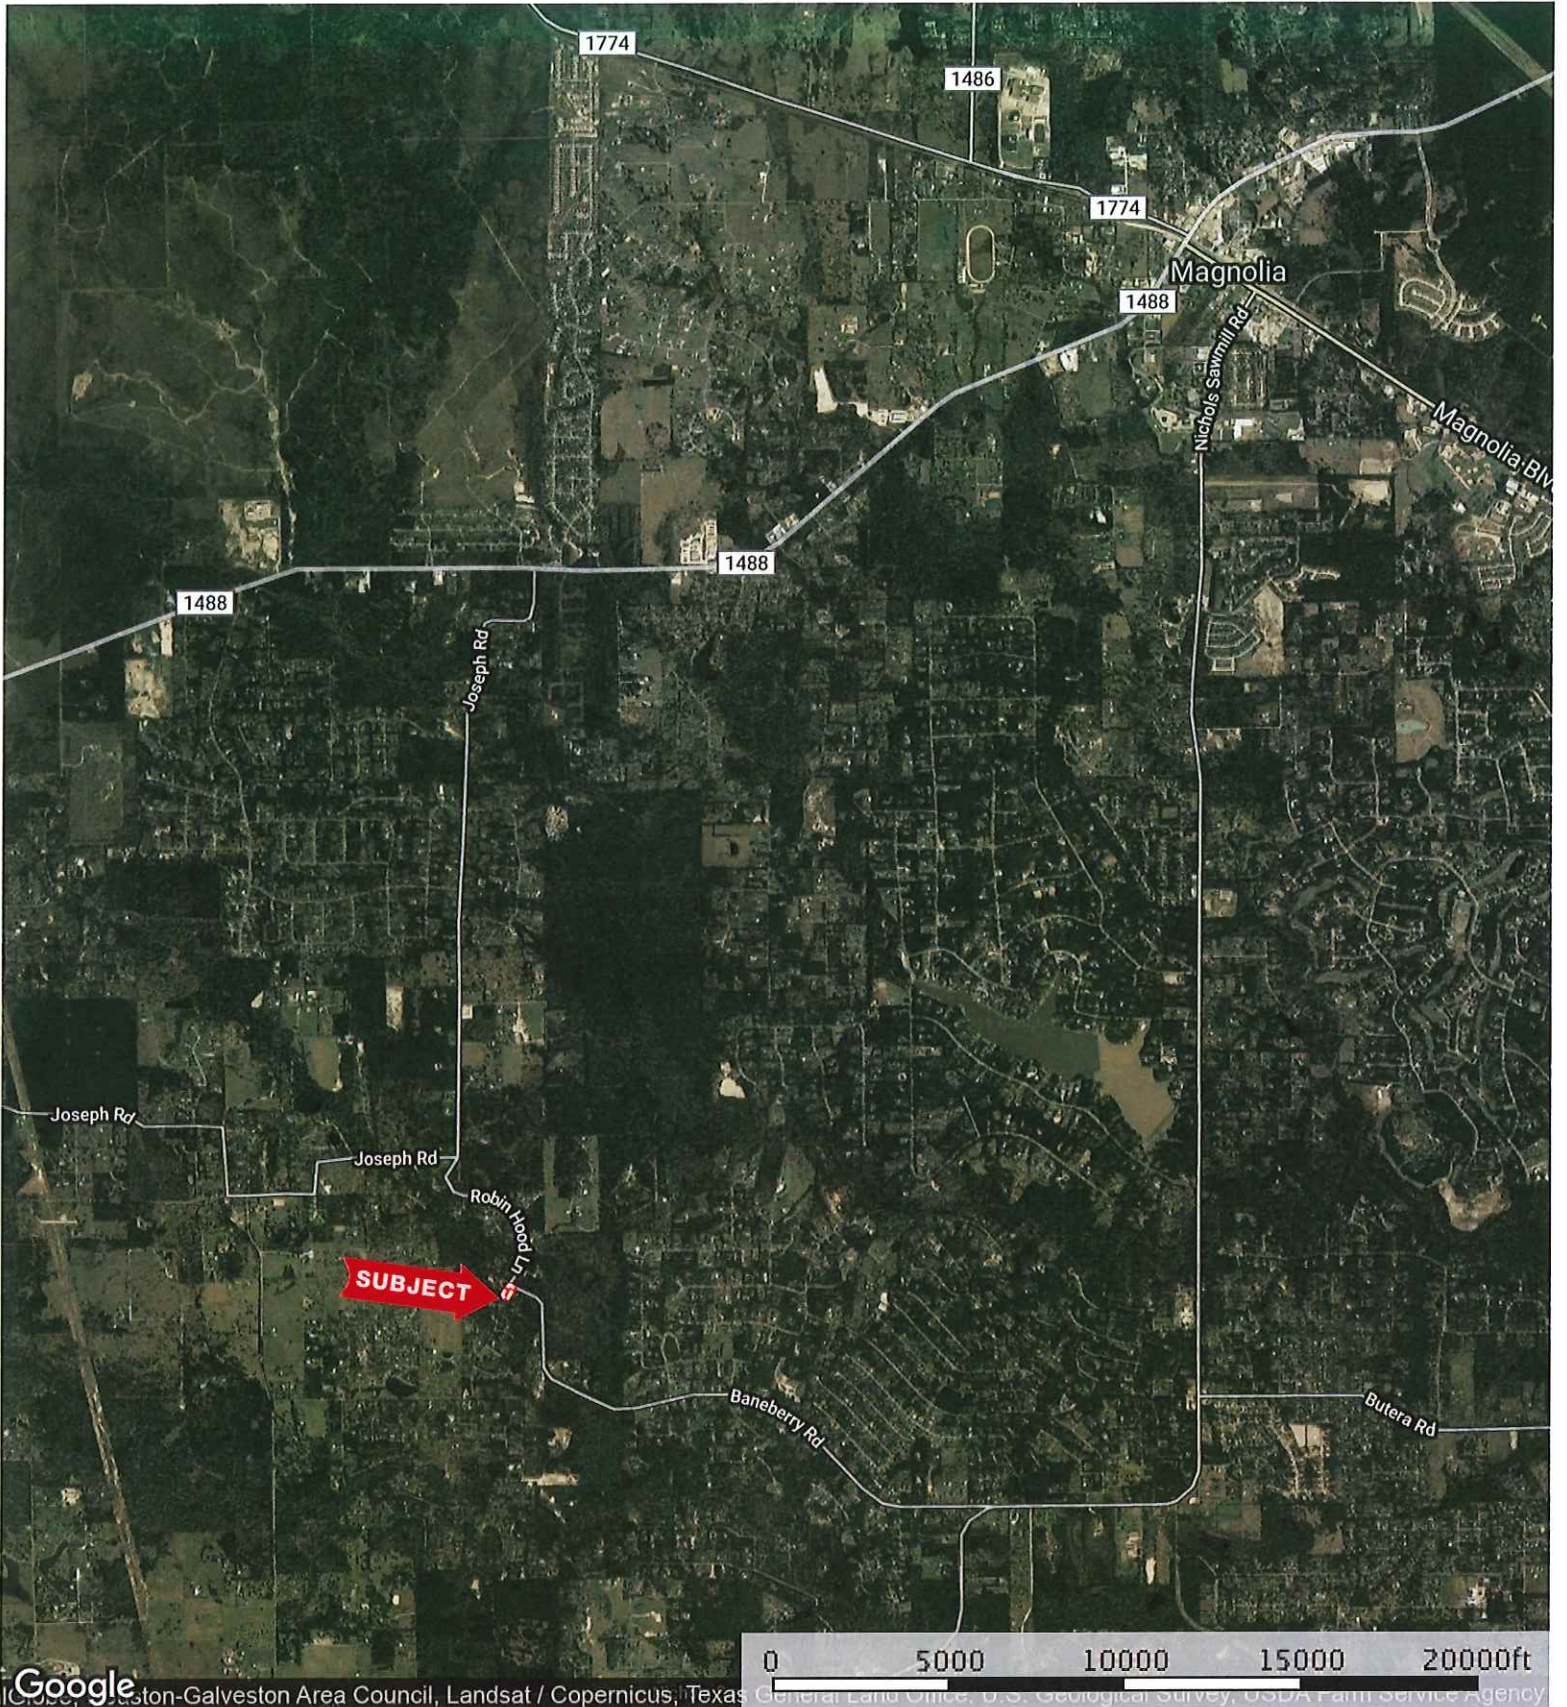

0 Little John Circle
Waller County, Texas, AC +/-

Google | © 2023, Houston-Galveston Area Council, Landsat / Copernicus, Texas General Land Office, U.S. Geological Survey, USDA Farm Service Agency

 Boundary

 The information contained herein was obtained from sources deemed to be reliable. MapRight Services makes no warranties or guarantees as to the completeness or accuracy thereof.

0 Little John Circle
Waller County, Texas, AC +/-

0 Little John Circle
 Waller County, Texas, AC +/-

© 2019, DigitalGlobe, Houston, Galveston Area Council, Texas General Land Office, Waller County, Texas, Waller County Engineering Agency

- Boundary
- 100 Year Floodplain
- 500 Year Floodplain
- Floodway
- Special
- Unmapped/ Not

0 Little John Circle
Waller County, Texas, AC +/-

- Boundary
- 100 Year Floodplain
- 500 Year Floodplain
- Floodway
- Special
- Unmapped/ Not