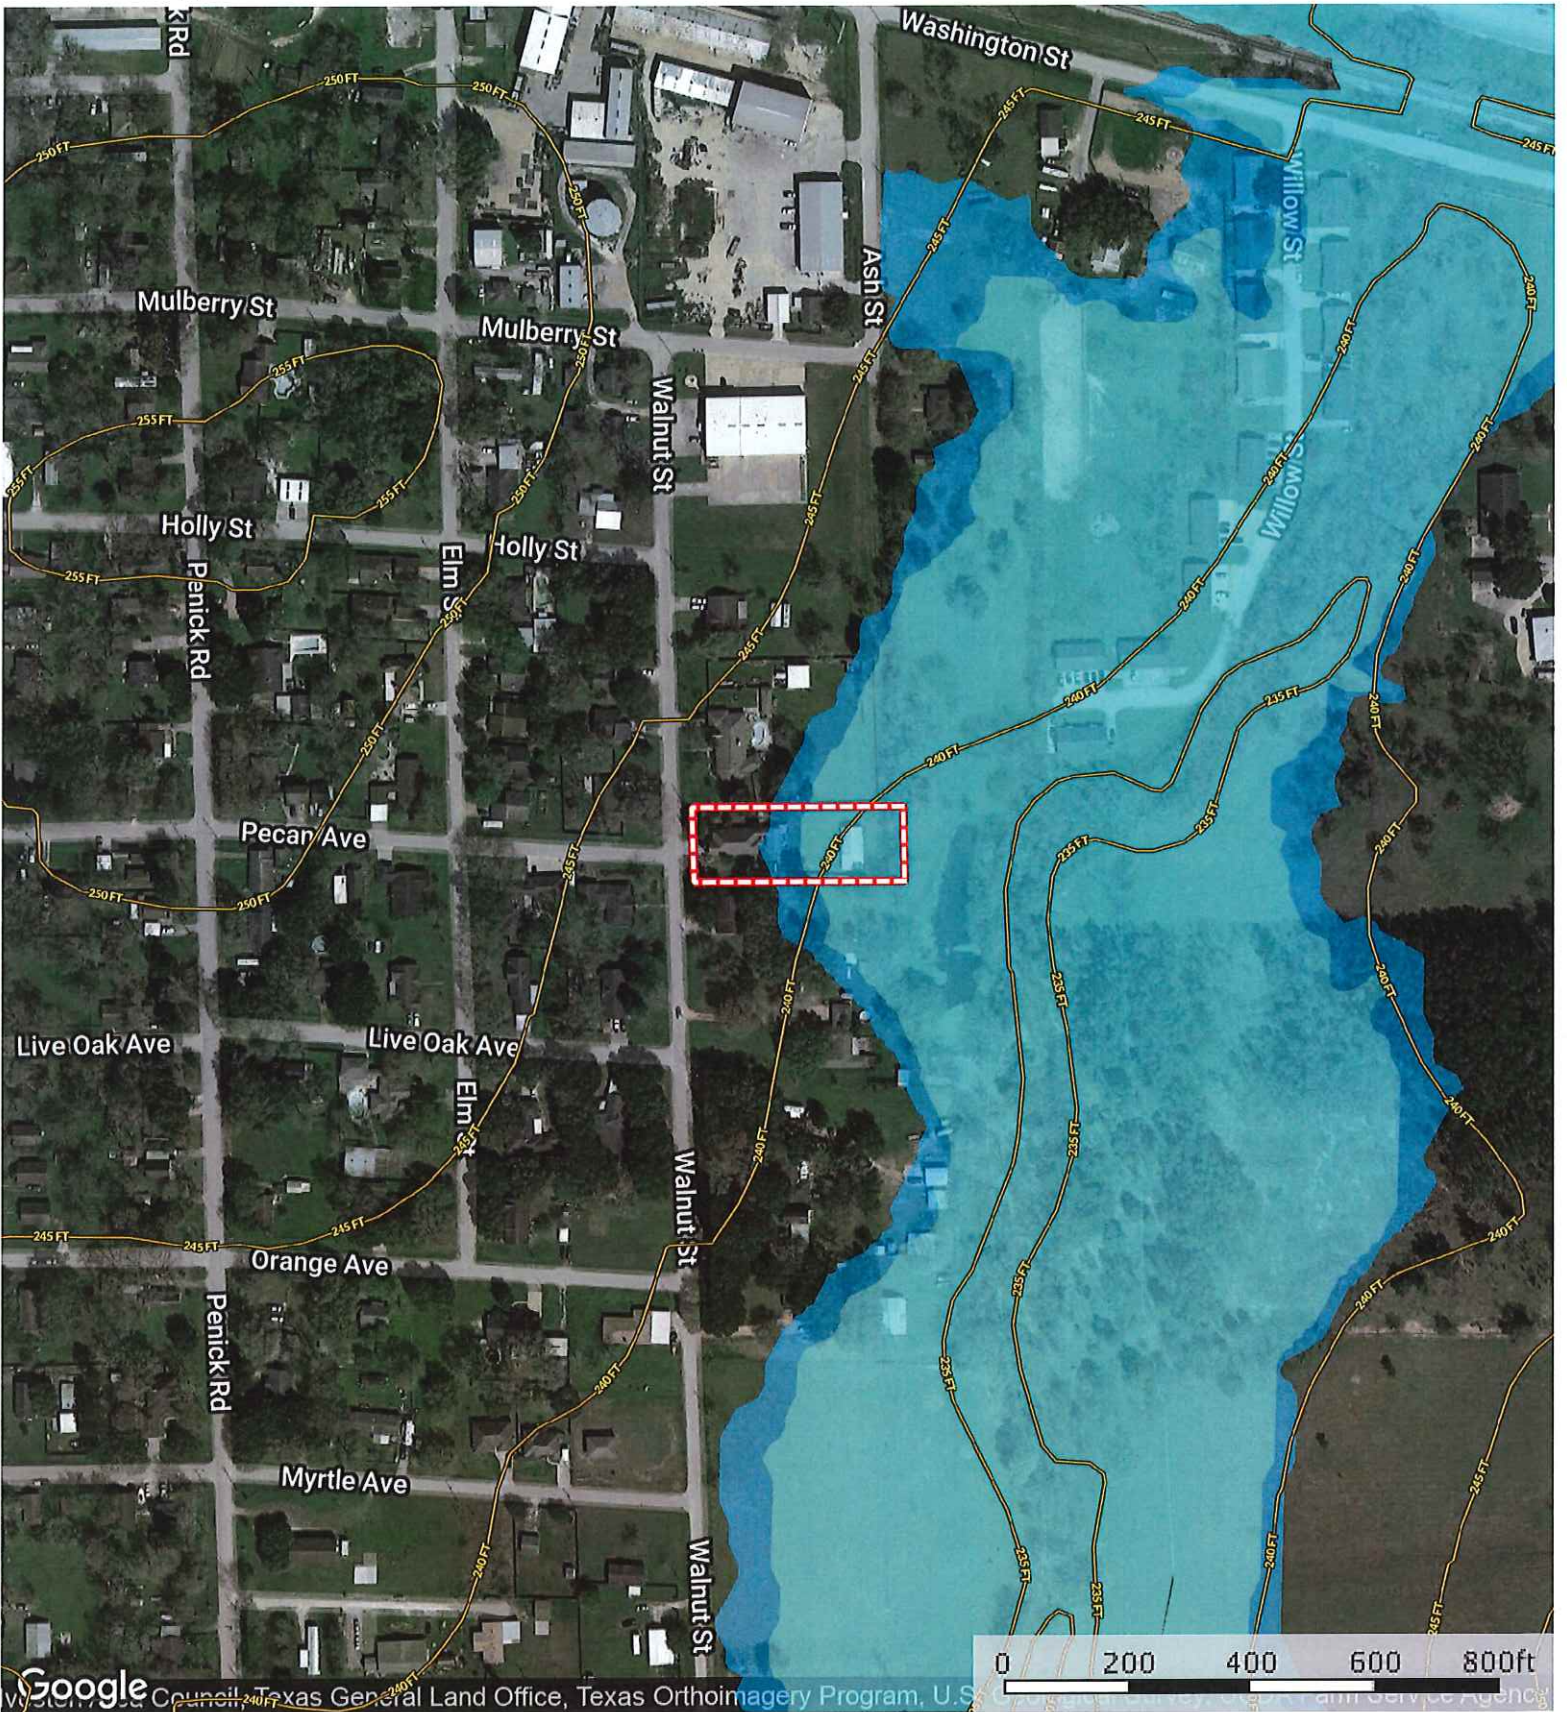

508 Walnut
Waller County, Texas, AC +/-

Google

Waller County Council, Texas General Land Office, Texas Orthoimagery Program, U.S. Geological Survey, USDA Farm Service Agency

 Boundary

 The information contained herein was obtained from sources deemed to be reliable. MapRight Services makes no warranties or guarantees as to the completeness or accuracy thereof.

508 Walnut
Waller County, Texas, AC +/-

- Boundary
- 100 Year Floodplain
- 500 Year Floodplain