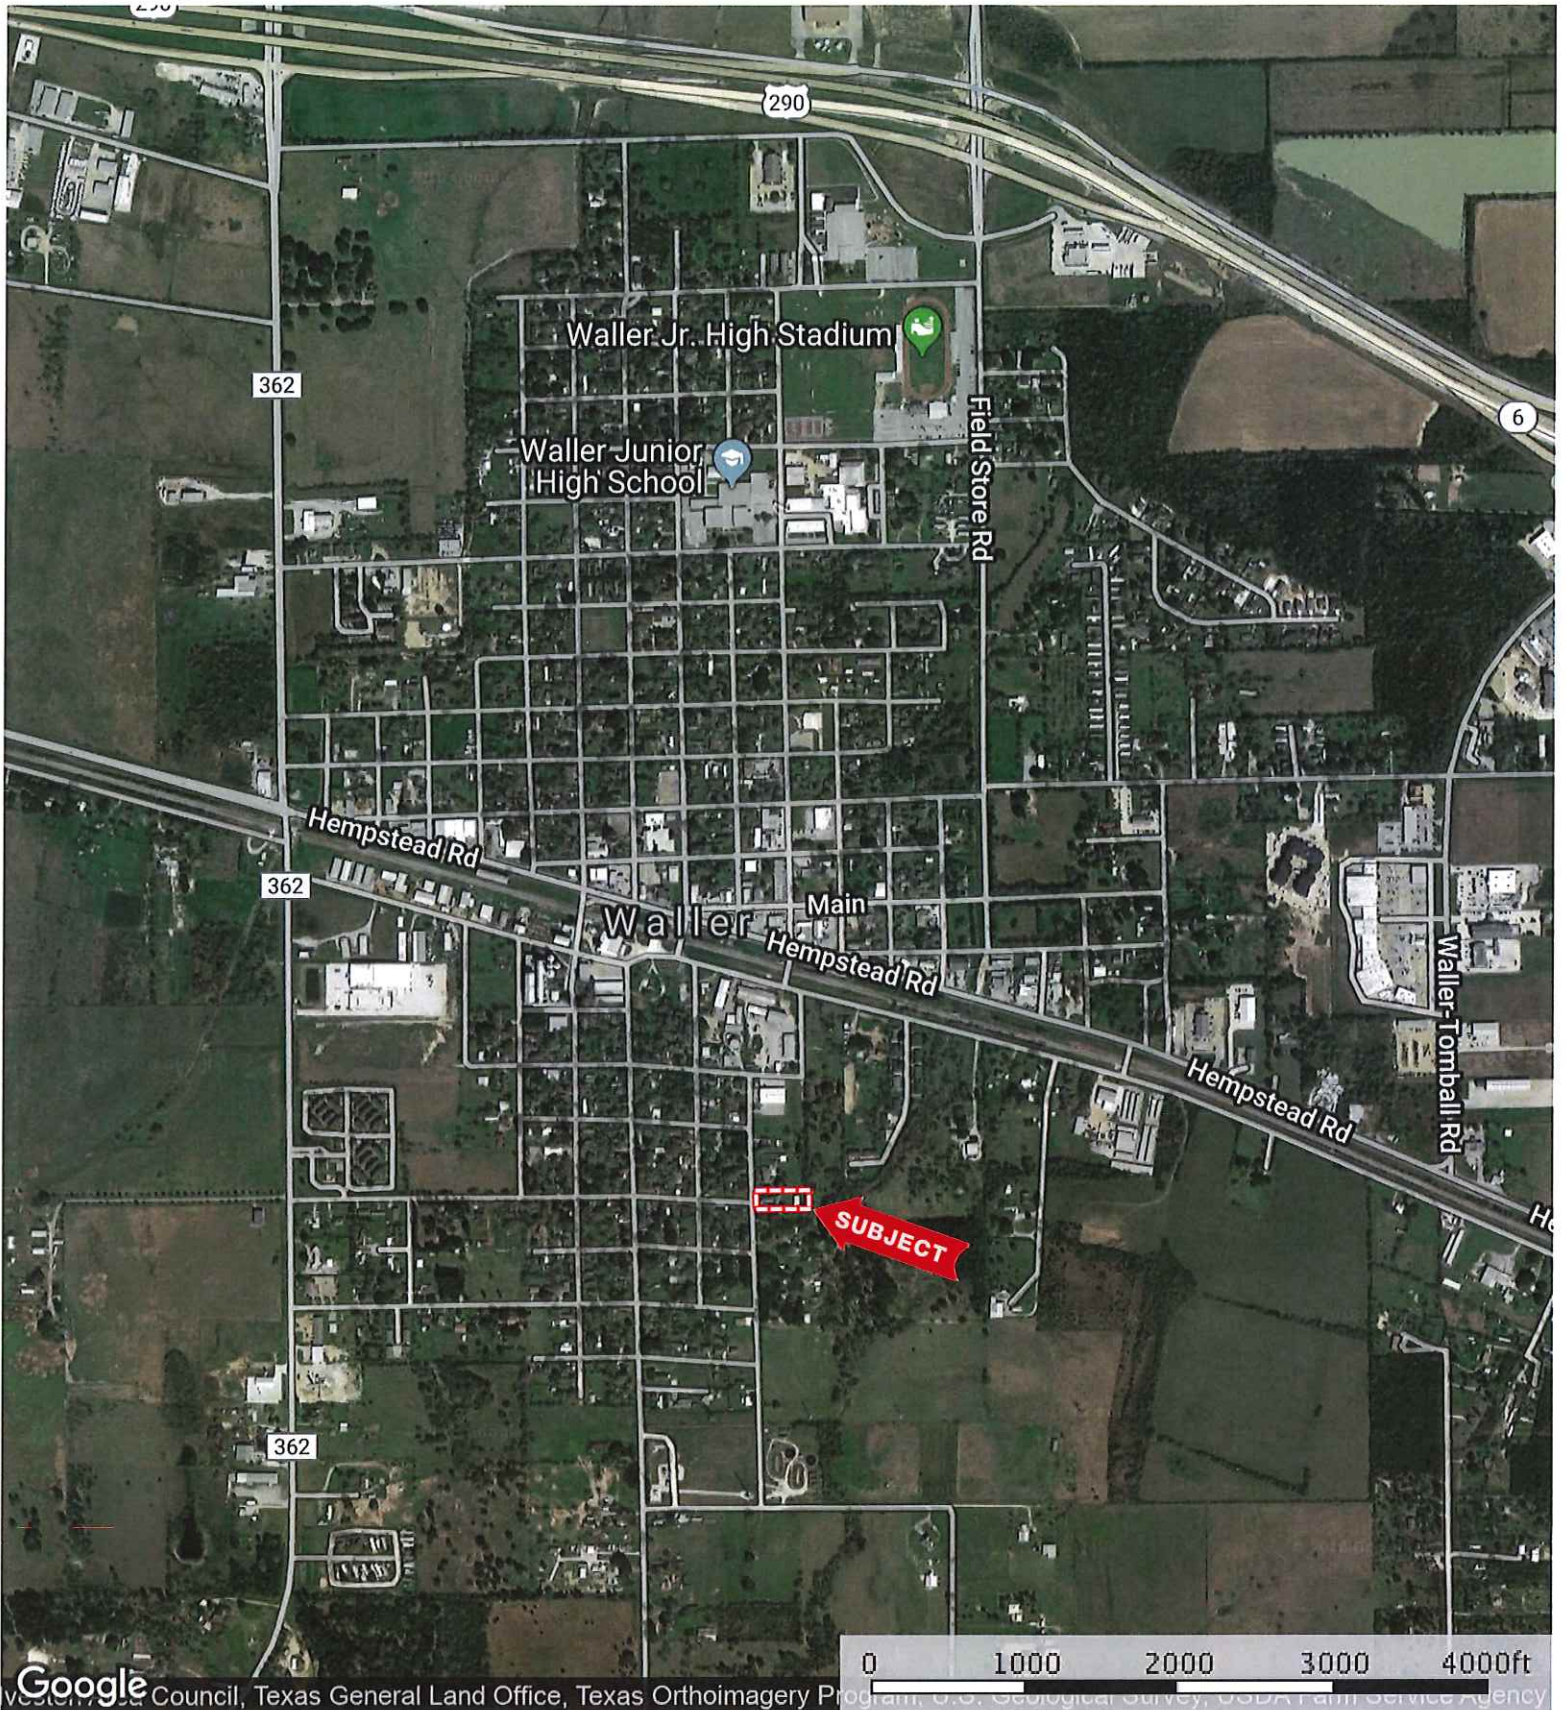

508 Walnut
Waller County, Texas, AC +/-

Google

Waller County Council, Texas General Land Office, Texas Orthoimagery Program, U.S. Geological Survey, USDA Farm Service Agency

 Boundary

 The information contained herein was obtained from sources deemed to be reliable. MapRight Services makes no warranties or guarantees as to the completeness or accuracy thereof.

508 Walnut
Waller County, Texas, AC +/-

- Boundary
- 100 Year Floodplain
- 500 Year Floodplain