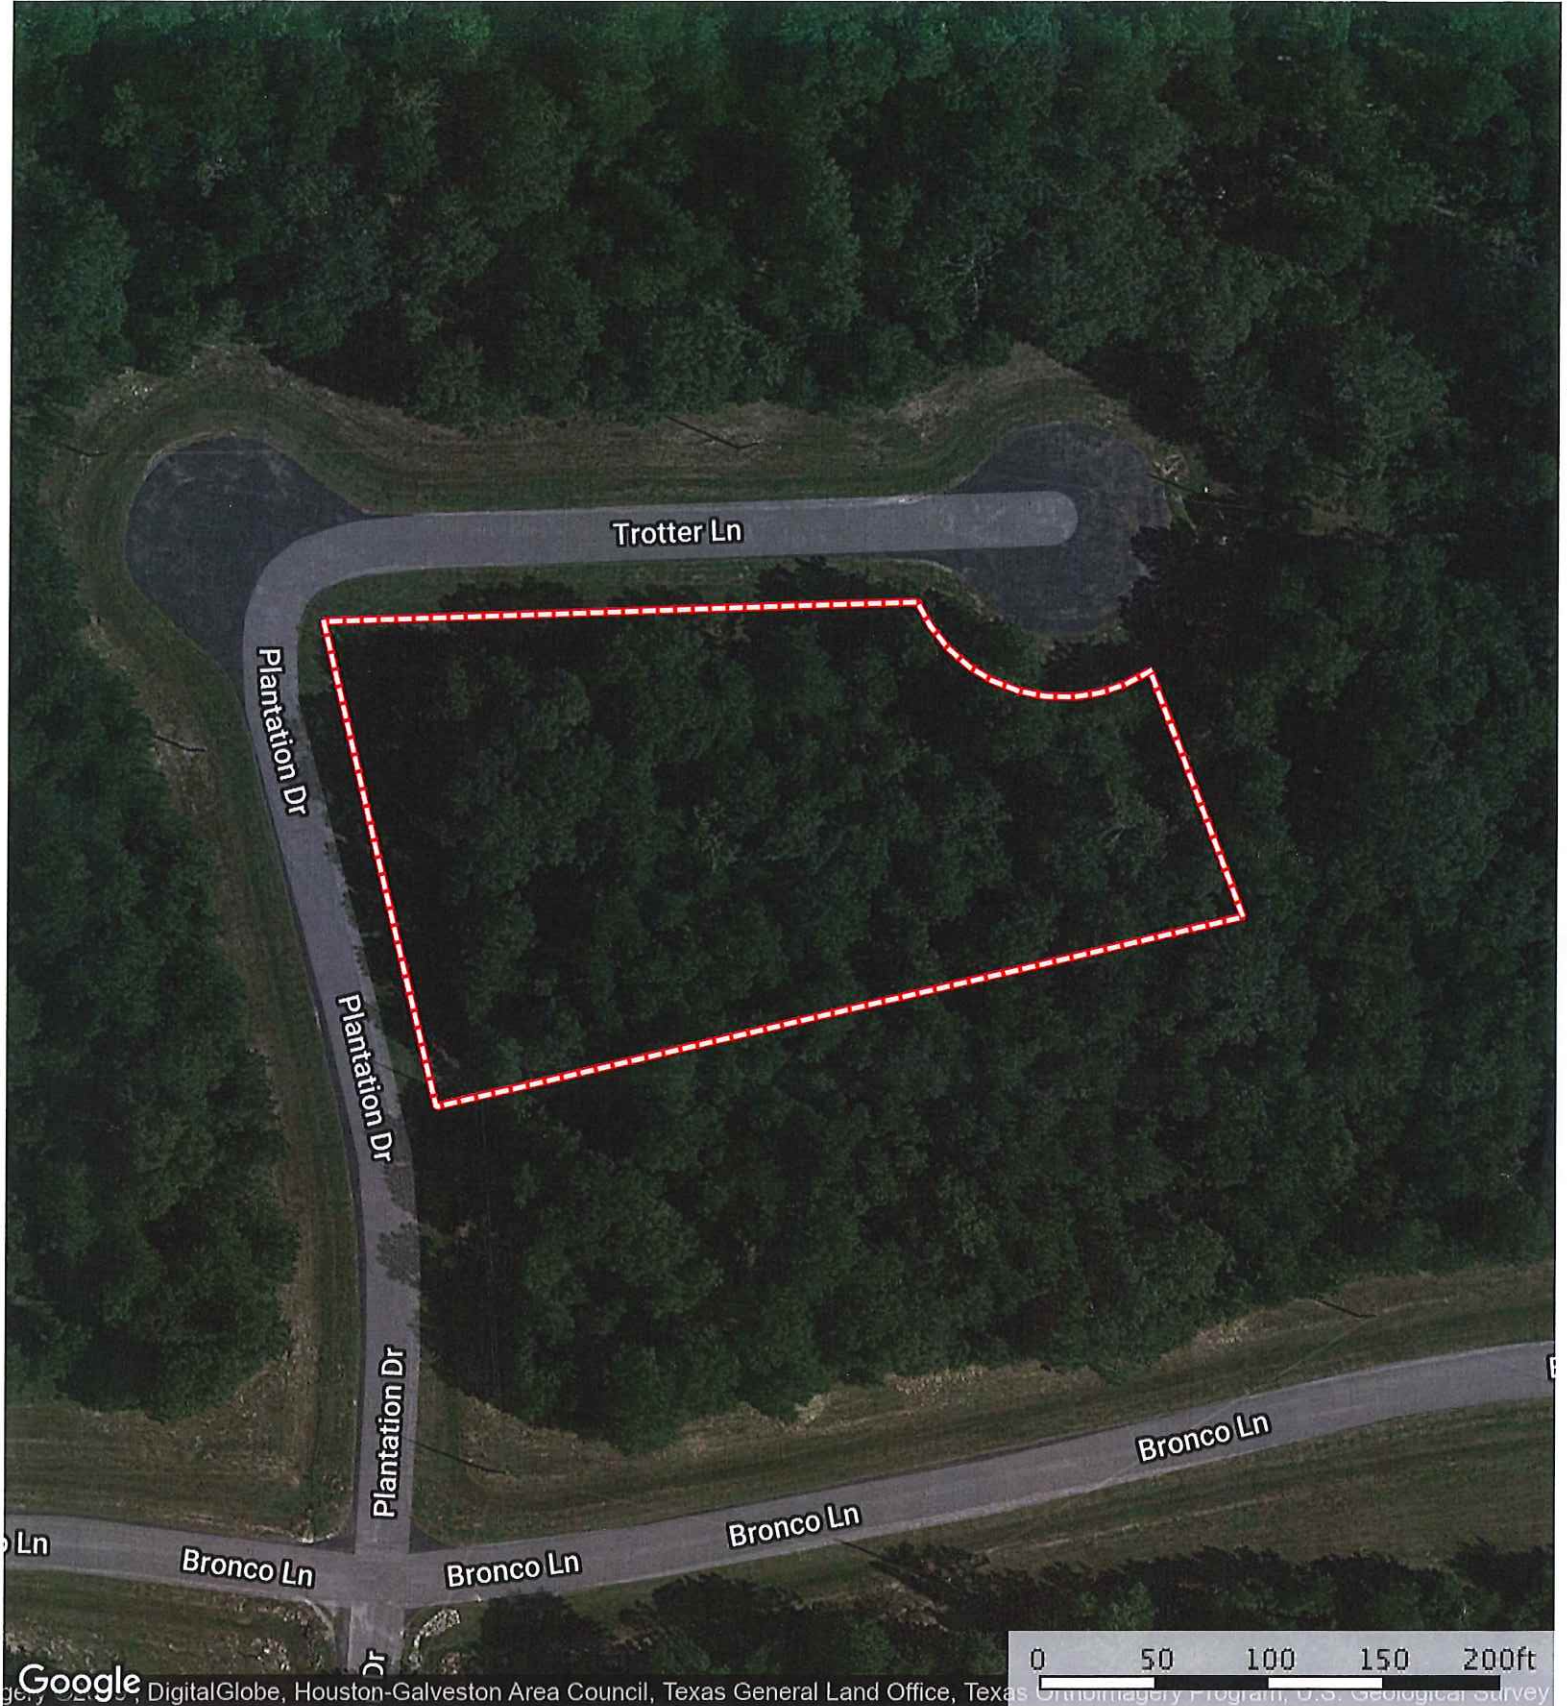

8704 Trotter Ln.

Grimes County, Texas, AC +/-

 Boundary

8704 Trotter Ln.
Grimes County, Texas, AC +/-

Google DigitalGlobe, Houston-Galveston Area Council, Texas General Land Office, Texas Geographic Information System, U.S. Geological Survey

 Boundary

 The information contained herein was obtained from sources deemed to be reliable. MapRight Services makes no warranties or guarantees as to the completeness or accuracy thereof.

8704 Trotter Ln.

Grimes County, Texas, AC +/-

Google

U.S. Geological Survey, Texas General Land Office, Texas Orthoimagery Program, U.S. Geological Survey, USDA Farm Service Agency

 Boundary

 The information contained herein was obtained from sources deemed to be reliable. MapRight Services makes no warranties or guarantees as to the completeness or accuracy thereof.

8704 Trotter Ln.
Grimes County, Texas, AC +/-

- Boundary
- 100 Year Floodplain
- 500 Year Floodplain
- Floodway
- Special
- Unmapped/ Not