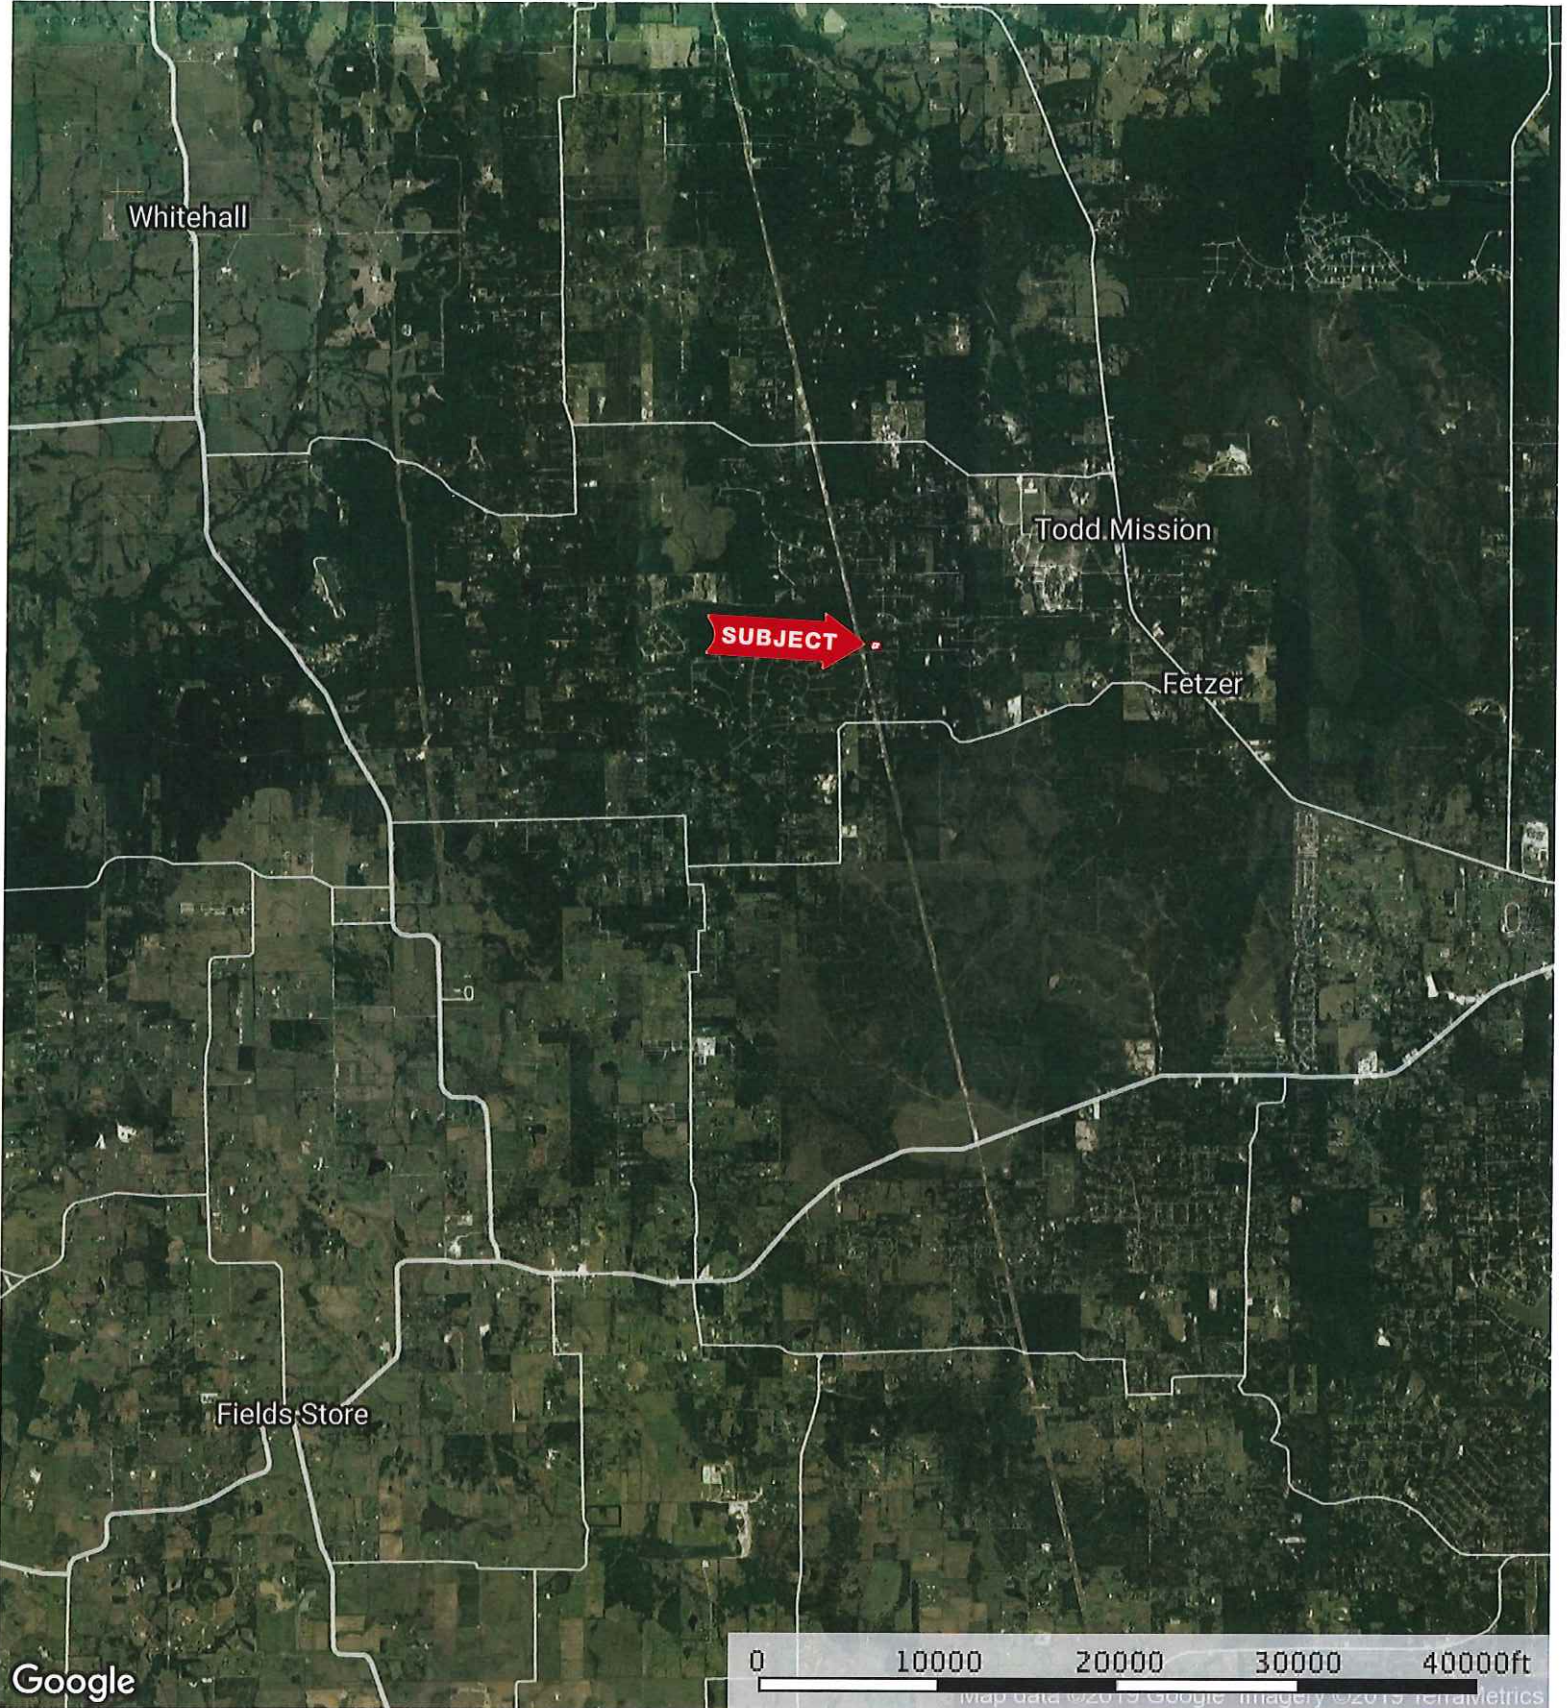

8704 Trotter Ln.

Grimes County, Texas, AC +/-

 Boundary

8704 Trotter Ln.
Grimes County, Texas, AC +/-

Google DigitalGlobe, Houston-Galveston Area Council, Texas General Land Office, Texas Geographic Information System, U.S. Geological Survey

 Boundary

 The information contained herein was obtained from sources deemed to be reliable. MapRight Services makes no warranties or guarantees as to the completeness or accuracy thereof.

8704 Trotter Ln.

Grimes County, Texas, AC +/-

Google

U.S. Geological Survey, Texas General Land Office, Texas Orthoimagery Program, U.S. Geological Survey, USDA Farm Service Agency

 Boundary

 The information contained herein was obtained from sources deemed to be reliable. MapRight Services makes no warranties or guarantees as to the completeness or accuracy thereof.

8704 Trotter Ln.
Grimes County, Texas, AC +/-

- Boundary
- 100 Year Floodplain
- 500 Year Floodplain
- Floodway
- Special
- Unmapped/ Not