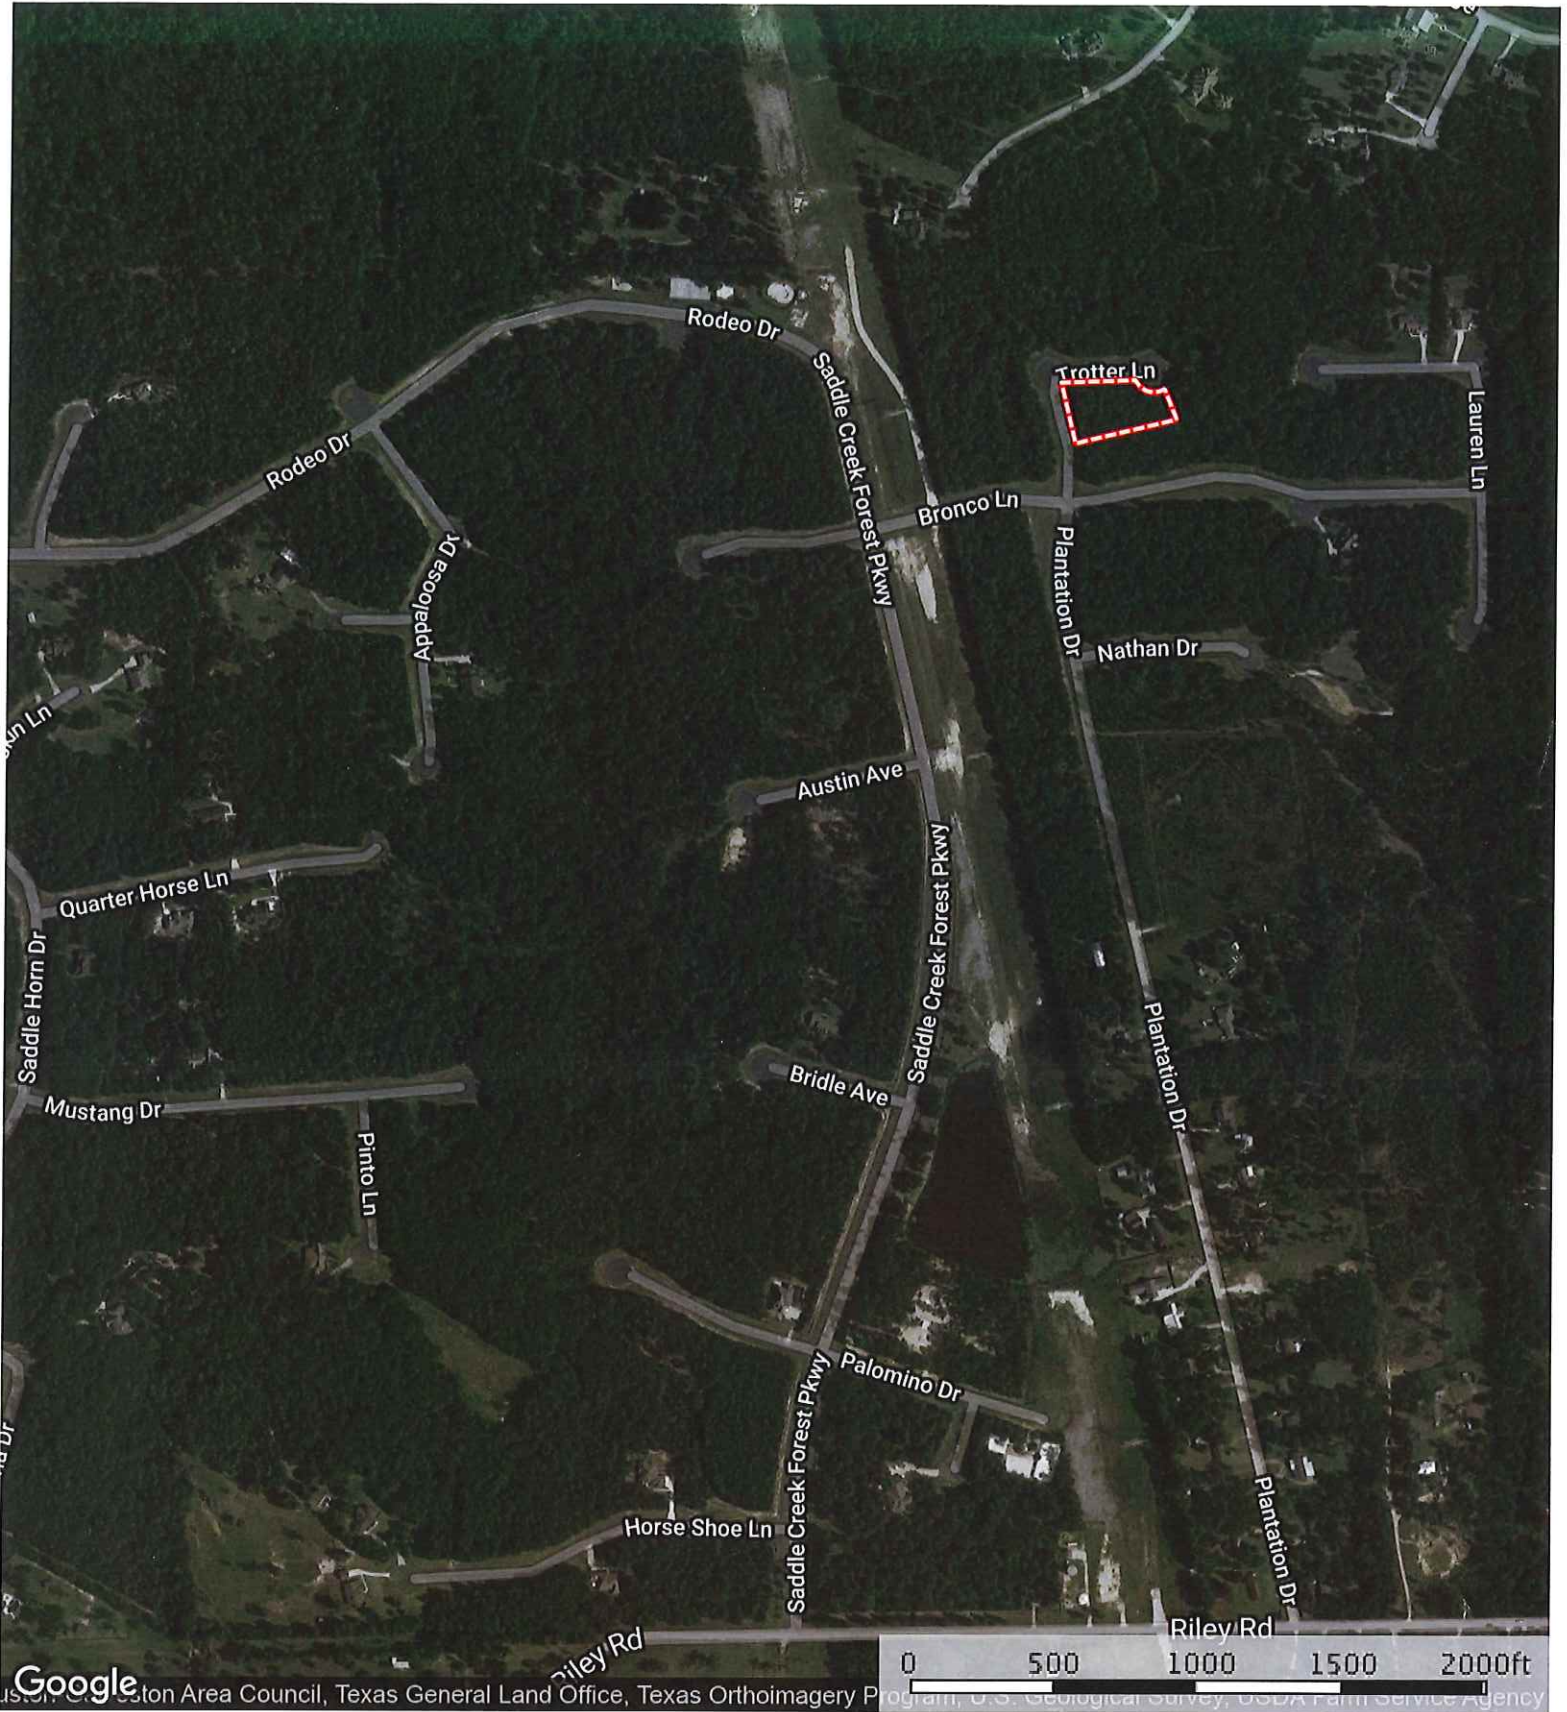

8704 Trotter Ln.

Grimes County, Texas, AC +/-

Google

U.S. Geological Survey, Texas General Land Office, Texas Orthoimagery Program, U.S. Geological Survey, USDA Farm Service Agency

Boundary

The information contained herein was obtained from sources deemed to be reliable. MapRight Services makes no warranties or guarantees as to the completeness or accuracy thereof.