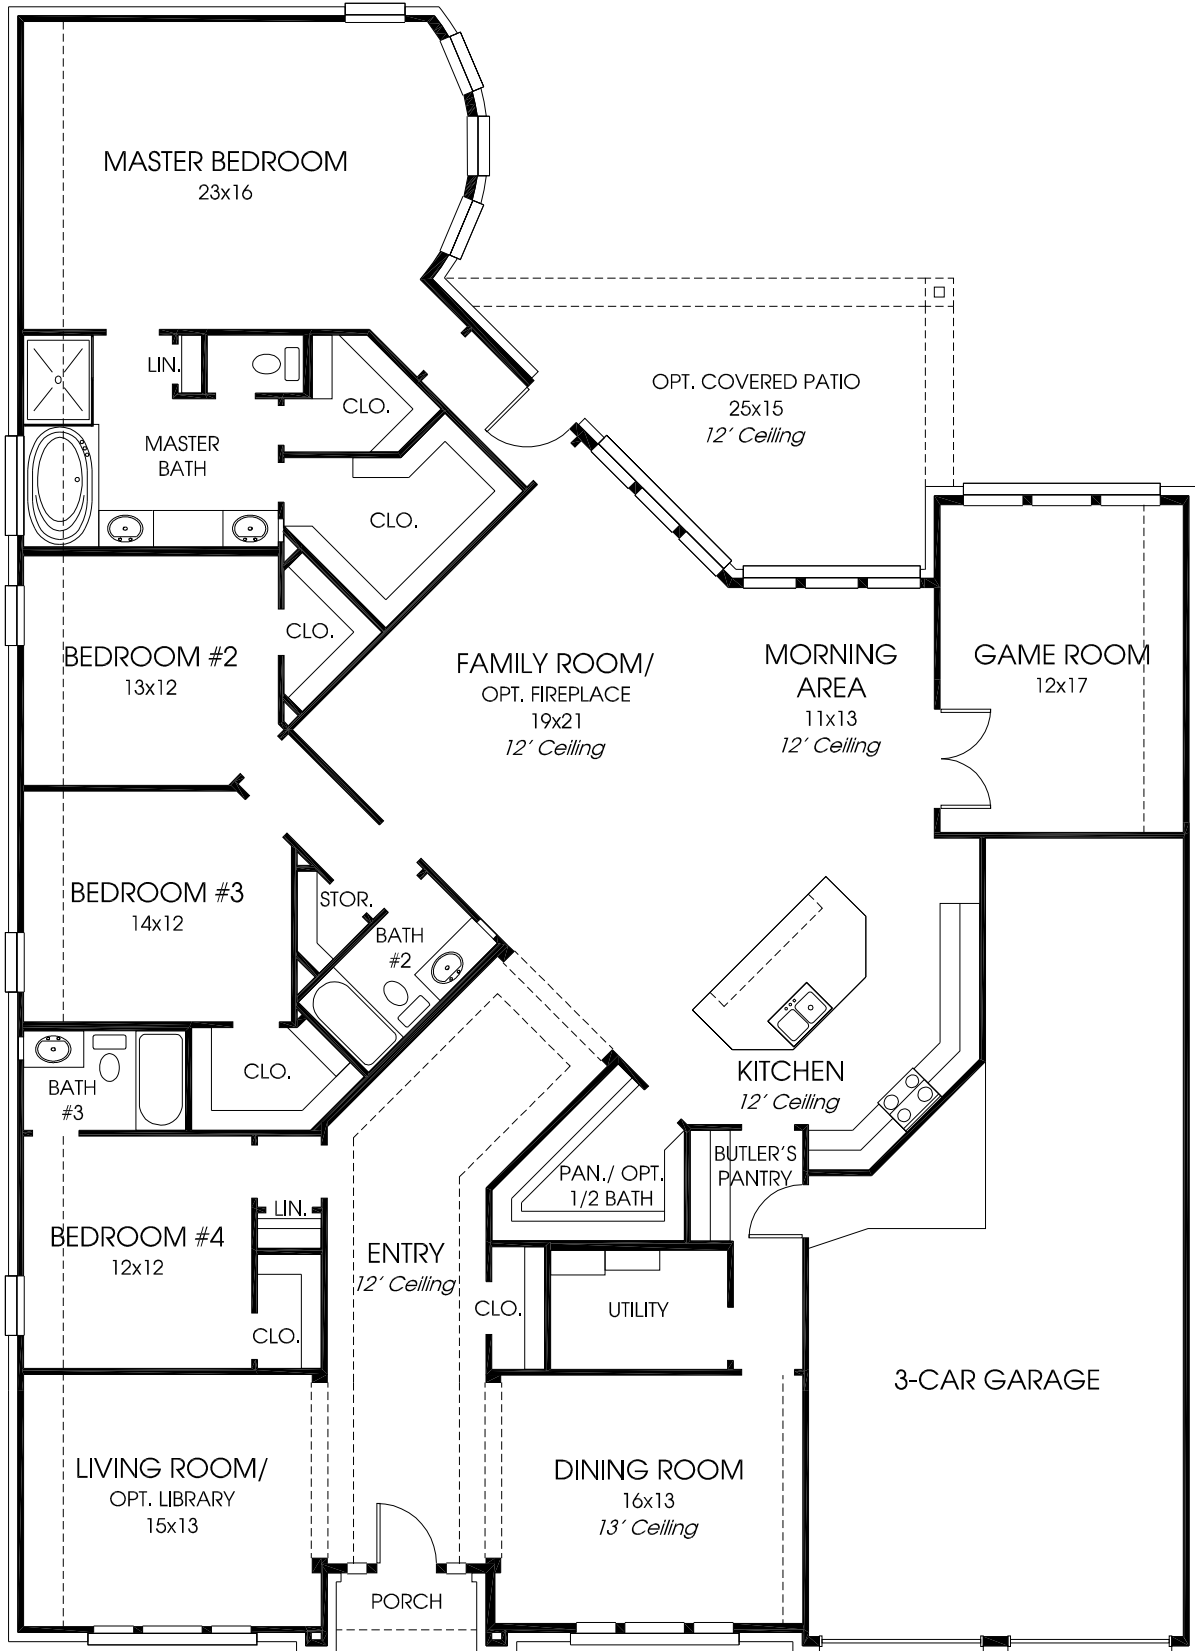

DESIGNS

Design 3349W

This home contains approximately 3,349 square feet and includes four bedrooms and three baths.

Note: Any options listed on this brochure are available at an additional cost.

Not included: inside keyed deadbolt locks, refrigerators, furnishings, drapery, plants, decorator items and all other personal property being used in model homes. Builder reserves the right to make changes in the plans and specifications, and to substitute material of similar quality. Room dimensions indicate approximate inside area measurements.

06/24/2011 - Perry Homes
(70' & 80' CL)

PERRY HOMES

Some of the elevations shown may not be available in all communities.

Design 3349W E-1

Design 3349W E-2

Design 3349W E-50

Elevations subject to change.

06/24/2011 - Perry Homes
(70' & 80' CL)