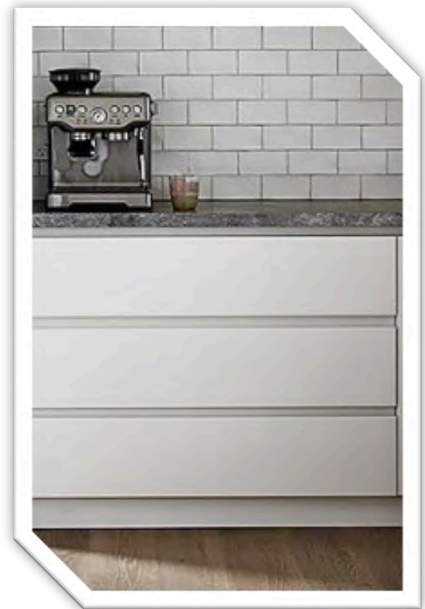

BLANCO KITCHEN UPGRADE PACKAGE

PAINT COLOR:
USEFUL GREY

BACKSPLASH: HANDMADE
3x6 WHITE GLOSS CERAMIC

COUNTERTOP:
QUARTZ- PIATRA GREY

CABINETS: WHITE
LAMINATE

WOOD FLOORING:
WANDSWORTH (STANDARD NO UPCHARGE)