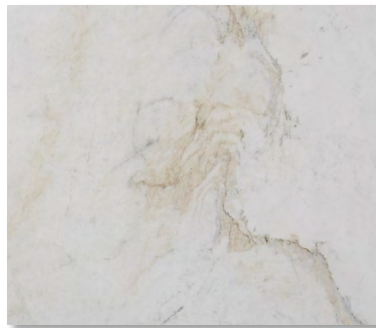

MARAVILLA
COURT

DORADO KITCHEN UPGRADE-STONE PACKAGE

CABINETS: LAMINATED
WOOD STAIN

BACKSPLASH: BEIGE HONED
LIMESTONE CHEVRON

COUNTER TOP: MARBLE –
CALACATTA UMBER

PAINT COLOR:
NATURAL CHOICE

WOOD FLOORING:
PUTNEY (STANDARD NO UPCHARGE)