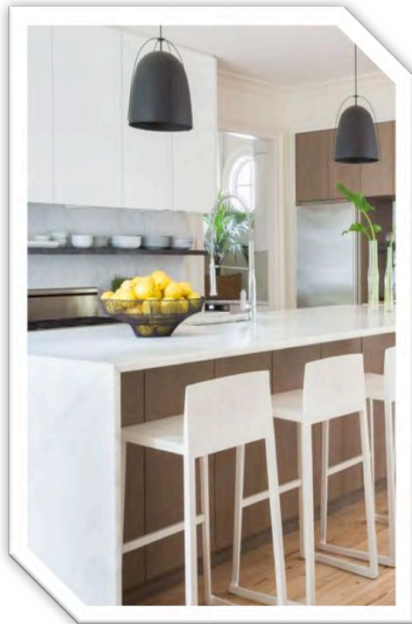

MARAVILLA
COURT

DORADO KITCHEN UPGRADE PACKAGE

CABINETS: LAMINATED
WOOD STAIN