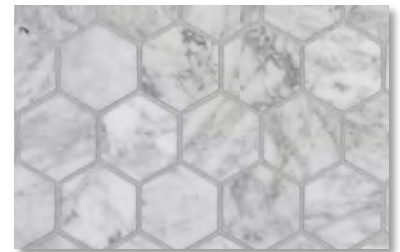

SHOWER FLOORS:
BIANCO CARRARA HEX