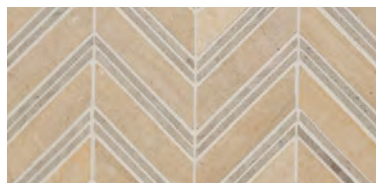

BACKSPLASH: BEIGE HONED
LIMESTONE CHEVRON