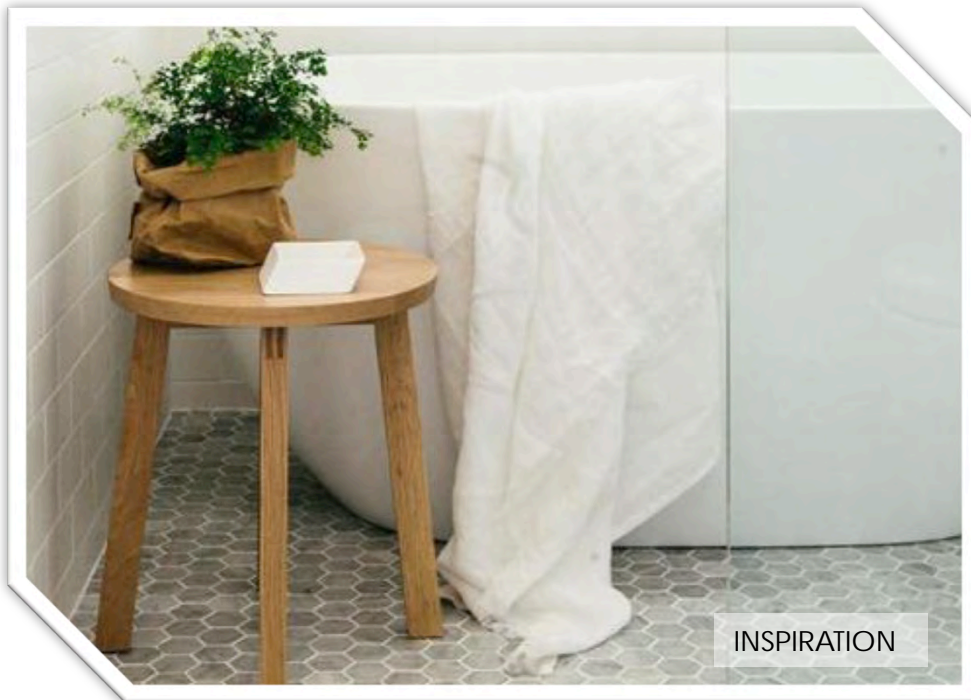

BLANCO
CLASSIC MASTER BATH UPGRADE PACKAGE

INSPIRATION

SHOWER WALL: MIGA WH.
12x24 BROKEN

SHOWER FLOORS:
BIANCO CARRARA HEX

COUNTERTOP: QUARTZ - PIATRA GREY

PORCELAIN FLOORING:
TOUCH SUMMER 12x24 BROKEN JOINT