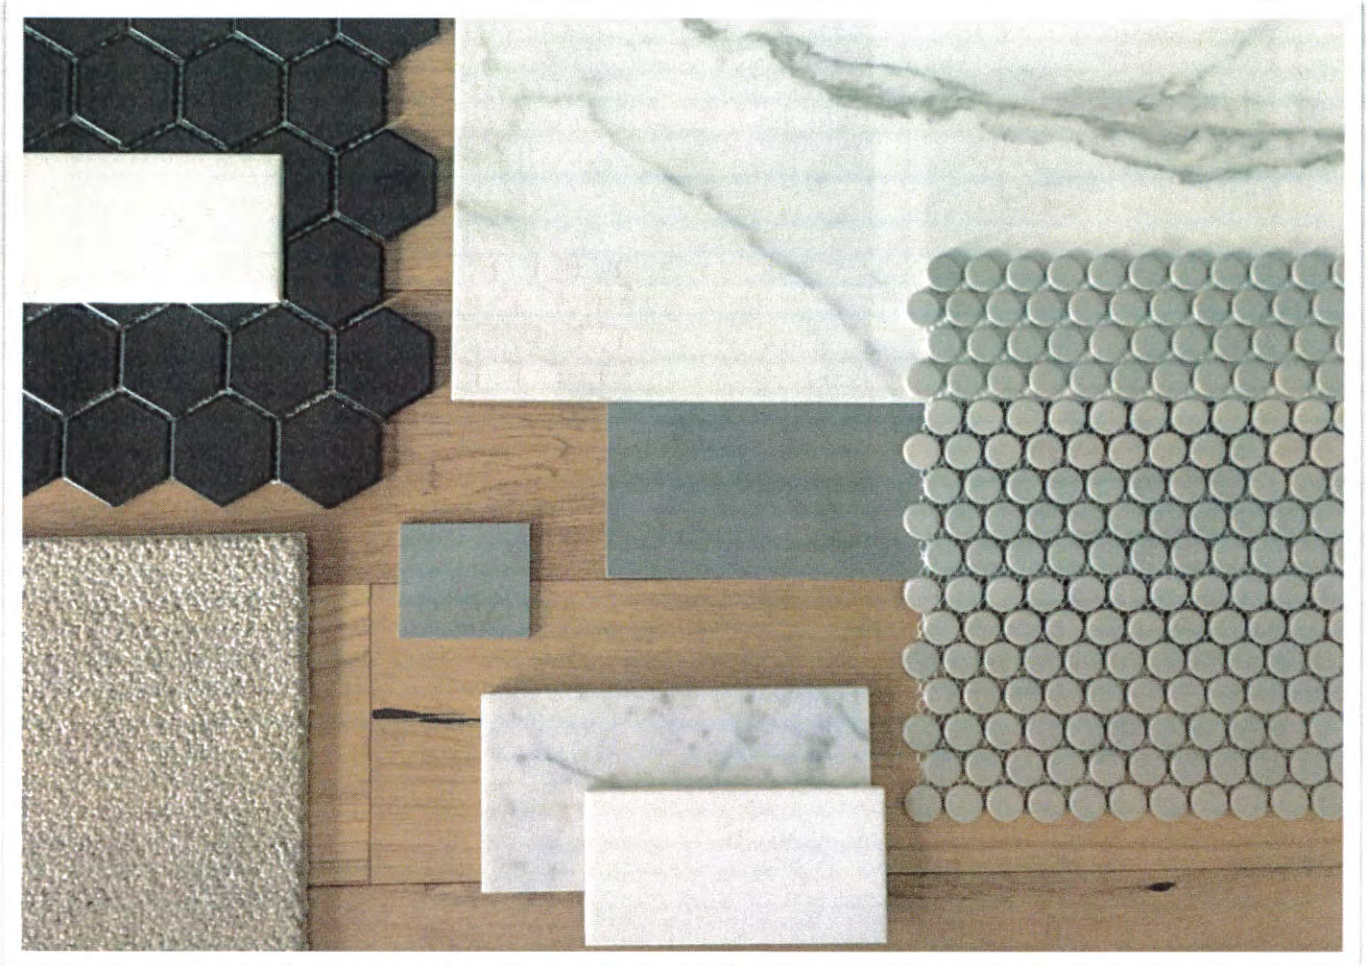

MARAVILLA COURT

DESIGN GUIDE
STANDARD INTERIOR FINISHES

A DEVELOPMENT BY BUTLER BROTHERS

BUTLER BROTHERS

MARAVILLA
COURT

PACKAGE ONE

(Any changes with in the package
will result in a change order.)

MARAVILLA
COURT

Master Bathroom – Package One

COUNTERTOP: CEMENT

SHOWER WALL: 12x24 STRAIGHT STATUARY PORCELAIN

FLOOR: 12x24 BROKEN PORCELAIN GRIS

SHOWER FLOOR: PENNY
ROUND

MARAVILLA
COURT

PACKAGE TWO

(Any changes with in the package
will result in a change order.)

MARAVILLA
COURT

Master Bathroom – Package Two

COUNTERTOP: GINGER

SHOWER WALL: 12x24 BROKEN CALACATTA PORCELAIN

FLOOR: 12x24 PORCELAIN NIEVE

SHOWER FLOOR: PENNY
ROUND

MARAVILLA
COURT

Carpet Colors

Master Bath Plumbing

SHOWER:
MODERN SHOWERHEAD
WITH SERIN TRIM

FAUCET:
SERIN WIDESPREAD

SINKS:
MODERN

MASTER BATH TUB:
CADET FREESTANDING TUB WITH
TUB FILLER

MARAVILLA COURT

HARDWARE

(All hardware is subject to change
based on availability)