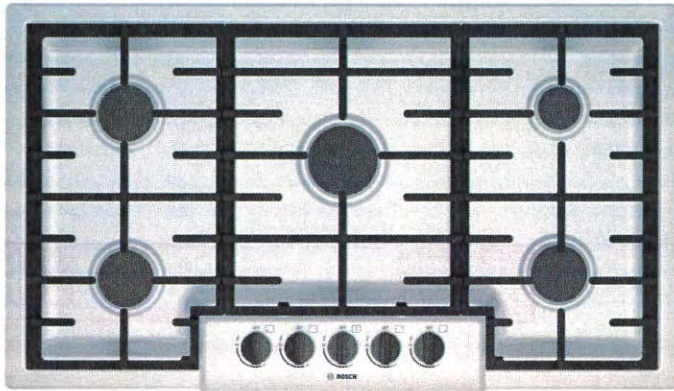

STANDARD CARPET FLOORING –
CHATHAM BALD CYPRESS

STANDARD CARPET FLOORING –
CHATHAM DOVE

MARAVILLA
COURT

Kitchen Appliances

36" 6-BURNER GAS COOKTOP

MICROWAVE

30" WALL OVEN

DISHWASHER