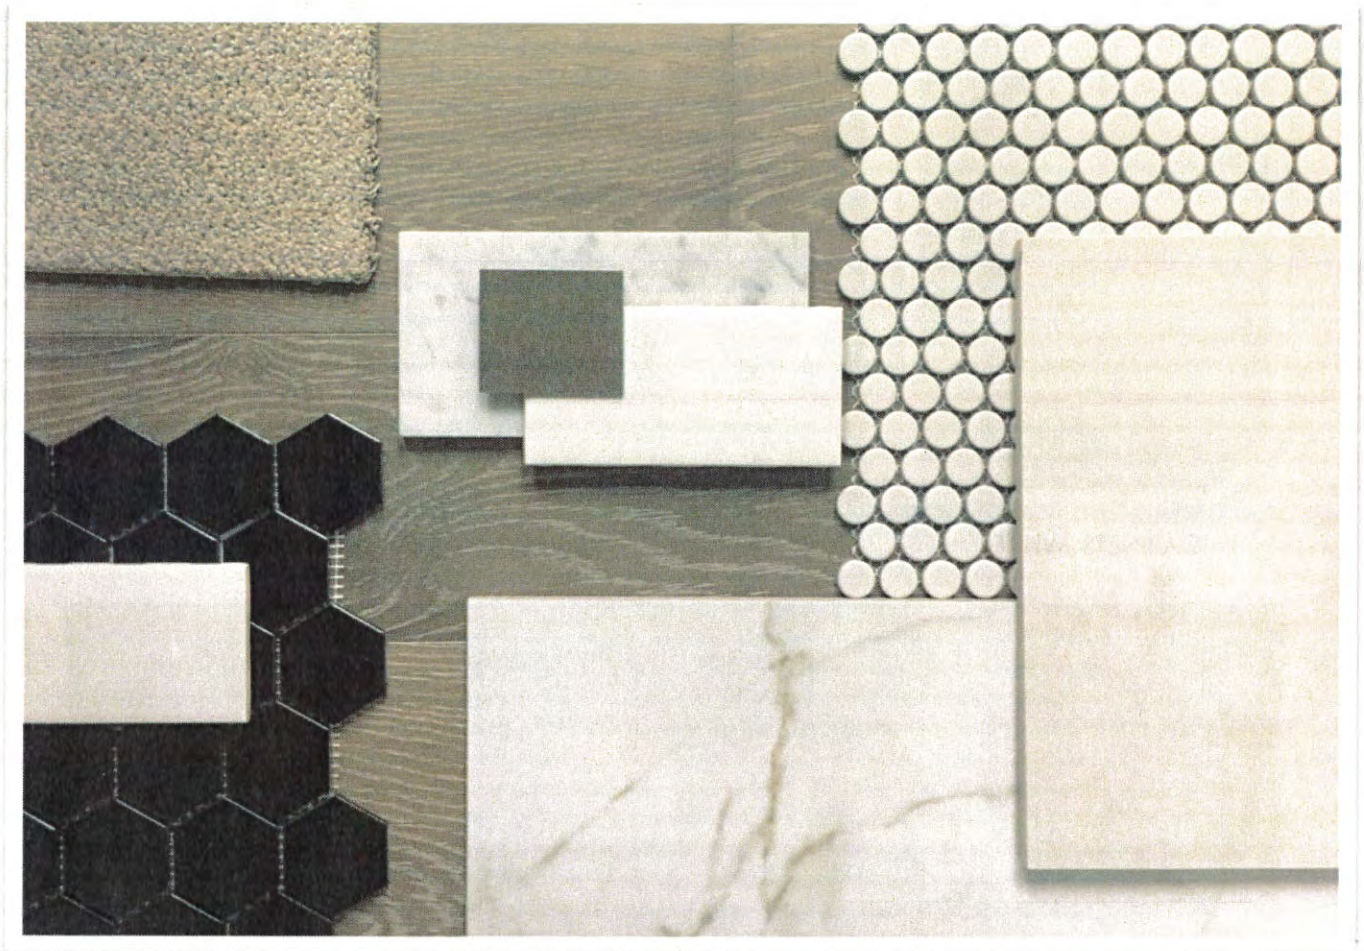

Master Bathroom – Package One

COUNTERTOP: CEMENT

SHOWER WALL: 12x24 STRAIGHT STATUARY PORCELAIN

FLOOR: 12x24 BROKEN PORCELAIN GRIS

SHOWER FLOOR: PENNY
ROUND

MARAVILLA
COURT

PACKAGE TWO

(Any changes with in the package
will result in a change order.)

MARAVILLA
COURT

Master Bathroom – Package Two

COUNTERTOP: GINGER

SHOWER WALL: 12x24 BROKEN CALACATTA PORCELAIN

FLOOR: 12x24 PORCELAIN NIEVE

SHOWER FLOOR: PENNY
ROUND

MARAVILLA
COURT

Carpet Colors