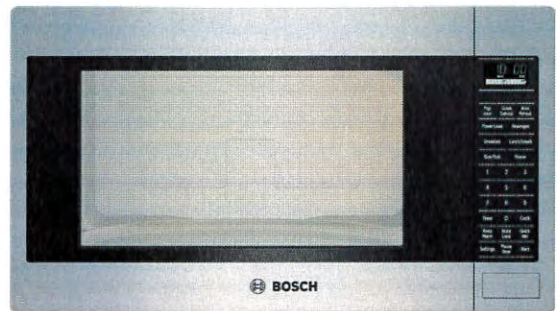

STANDARD CARPET FLOORING –
CHATHAM BALD CYPRESS

STANDARD CARPET FLOORING –
CHATHAM DOVE

MARAVILLA
COURT

Kitchen Appliances

36" 6-BURNER GAS COOKTOP

MICROWAVE

30" WALL OVEN

DISHWASHER