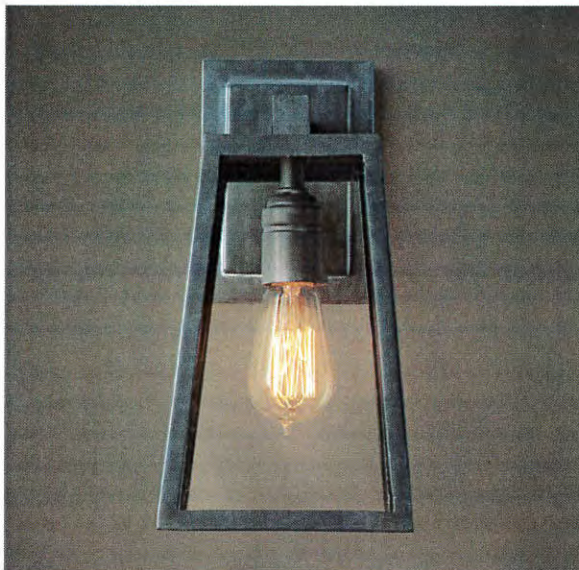

MARAVILLA
COURT

Entry Lighting – Option 1

EXTERIOR LIGHTING