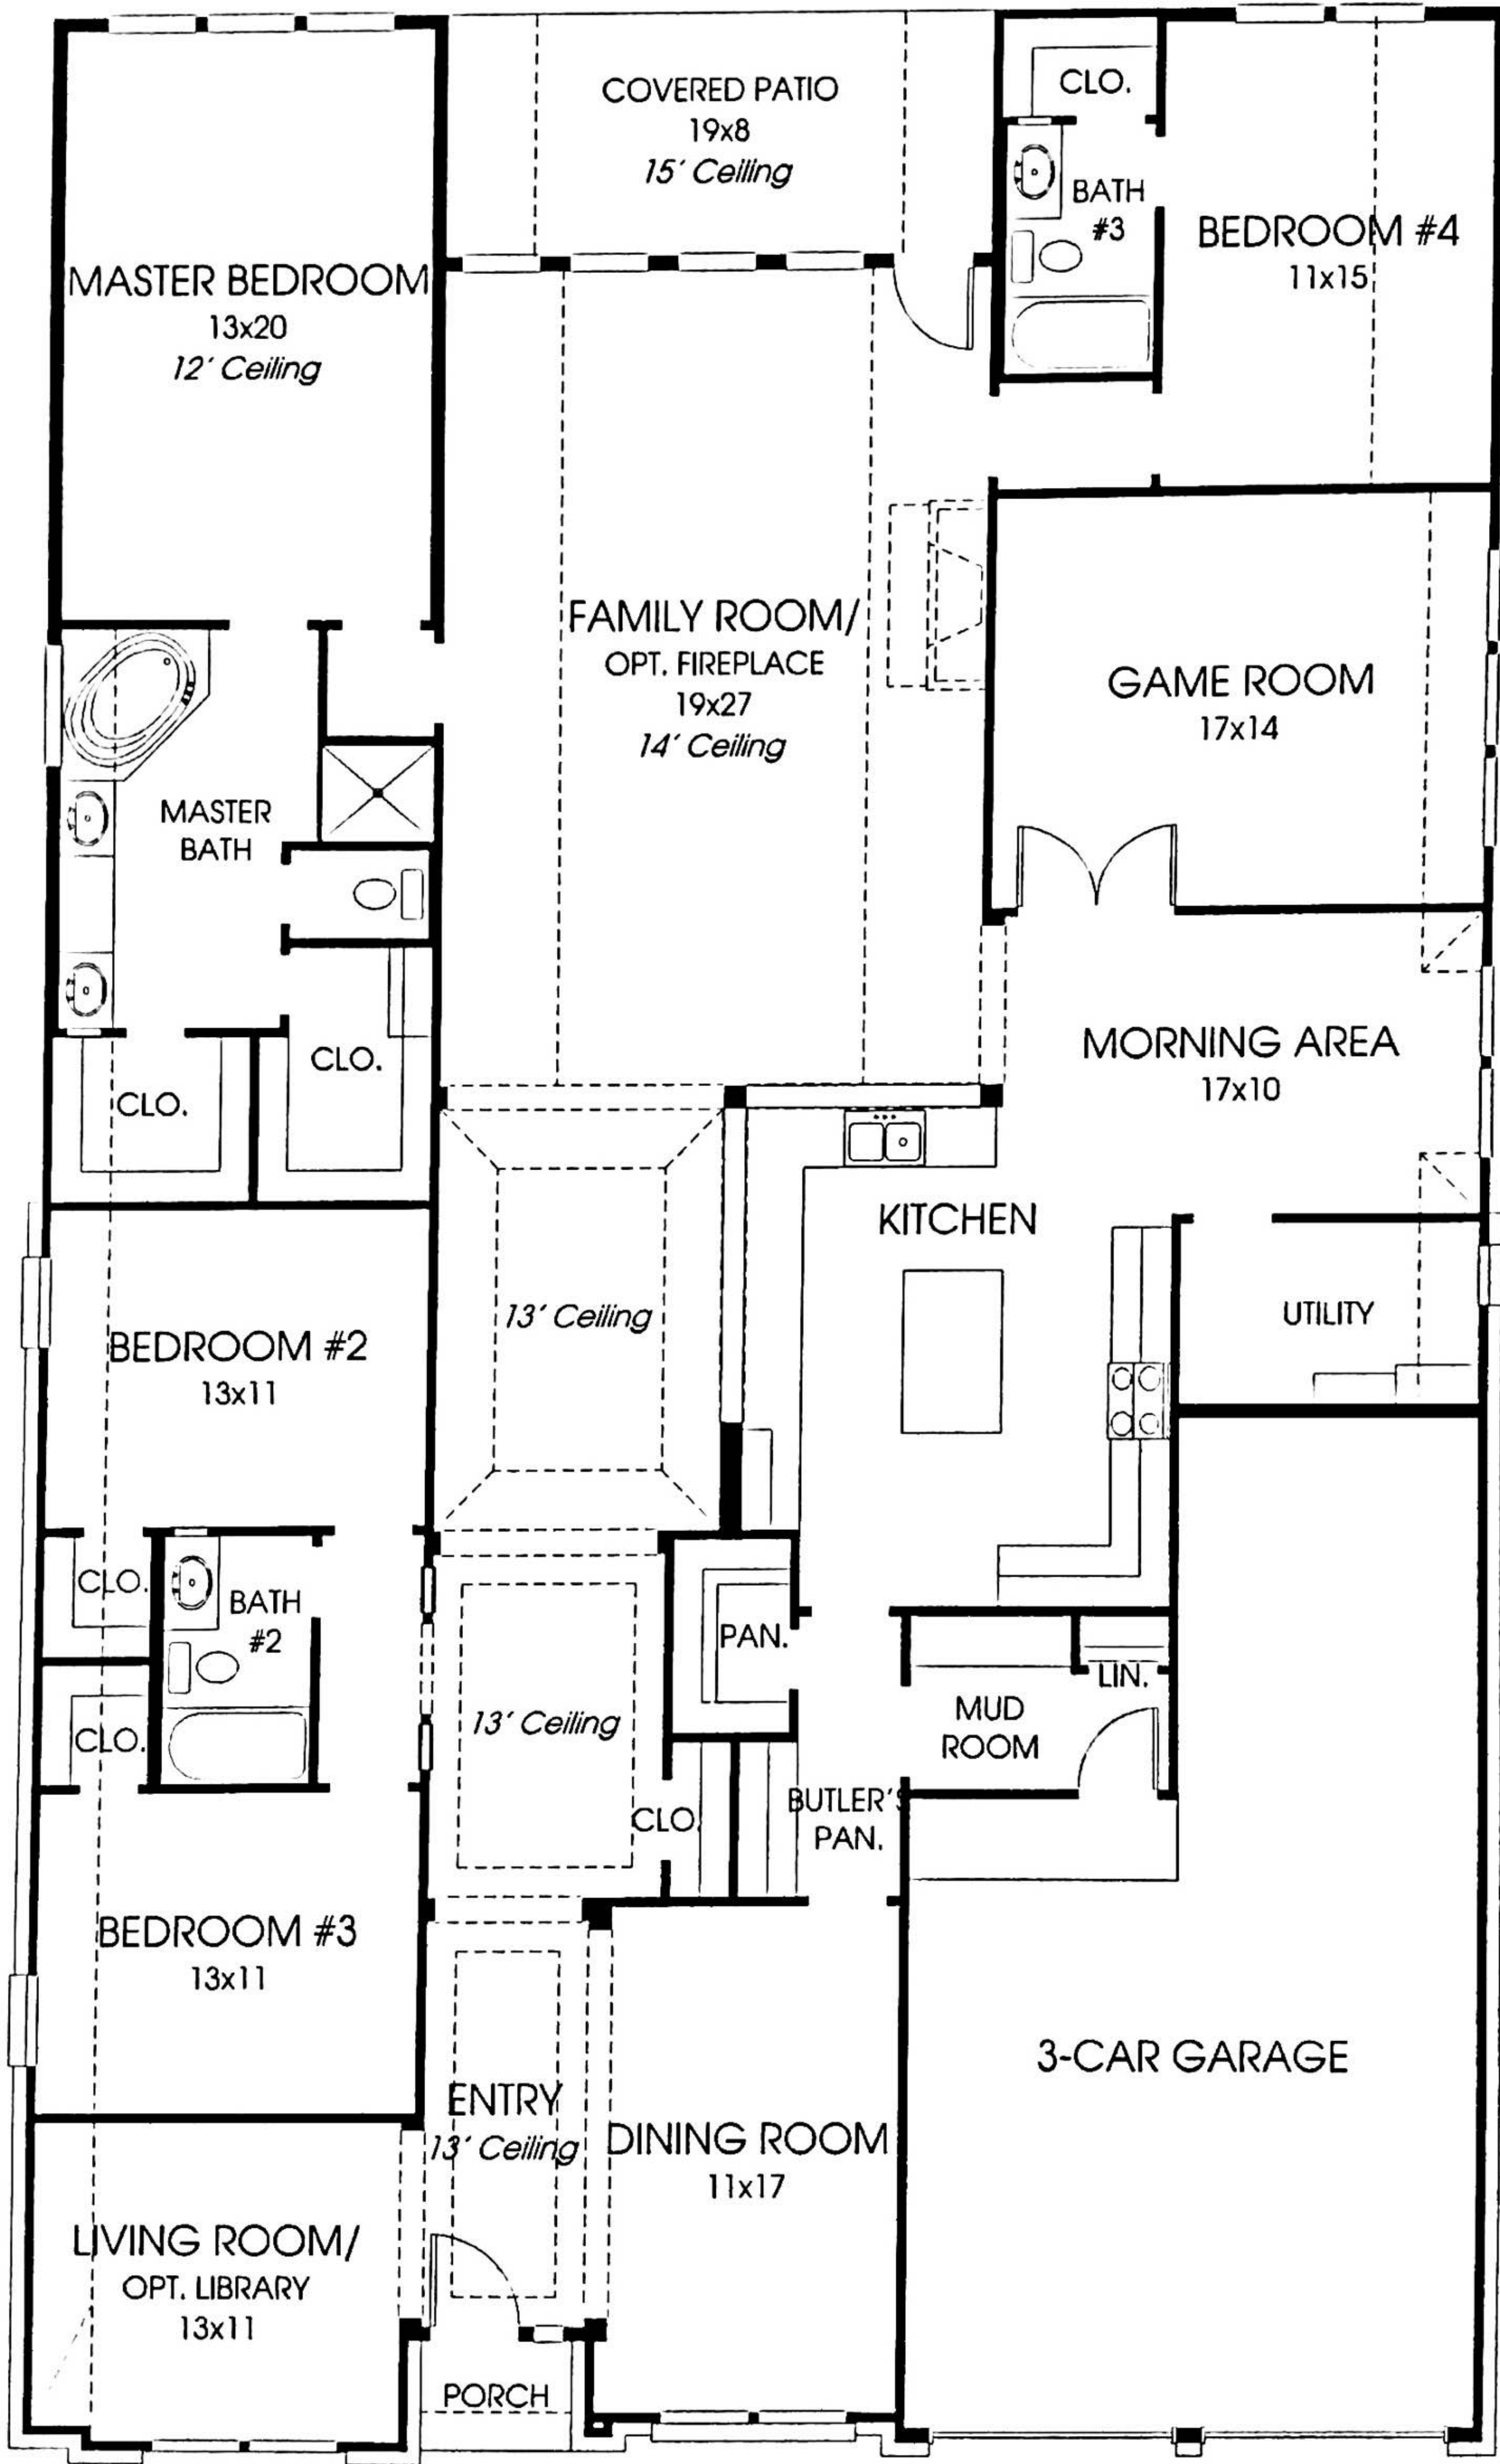

DESIGNS

Design 3257W

This home contains approximately 3,257 square feet and includes four bedrooms and three baths.

Not included: inside keyed deadbolt locks, refrigerators, furnishings, drapery, plants, decorator items and all other personal property being used in model homes. Builder reserves the right to make changes in the plans and specifications, and to substitute material of similar quality. Room dimensions indicate approximate inside area measurements.